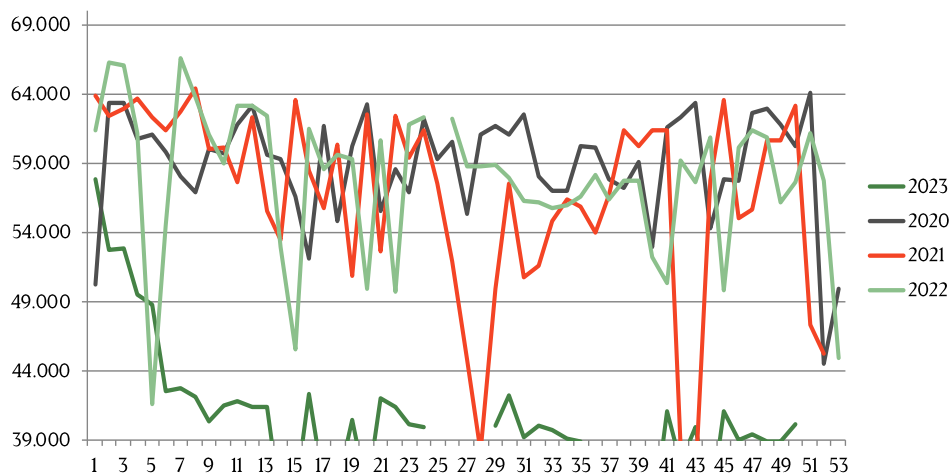

Weekly slaughtering's Danish Crown Essen

Week	2023	2022
1	57.867	61.376
2	52709	66.279
3	52844	66.098
4	49.518	61.128
5	48762	41543
6	42.464	54.500
7	42.706	66.544
8	42106	63.797
9	40341	61.020
10	41433	59.030
11	41.726	63.200
12	41.316	63.180
13	41381	62.414
14	34205	52.963
15	35043	45.486
16	42248	61.518
17	35631	58.538
18	35.664	59.614
19	40.401	59.301
20	35.179	49.923
21	41.975	60.634
22	41.390	49.660
23	40.132	61.778
24	39.901	62.361
25		
26		62.168

Week		
27		58.795
28		58.856
29	39997	57.990
30	42.192	56.234
31	39.192	56.165
32	40.034	55.716
33	39.660	55.985
34	39.096	56.548
35	38.859	58.154
36	35.620	56.373
37	37.145	57.704
38	37.378	57.691
39	38.164	52.245
40	32.749	50.297
41	41.020	59.149
42	37.240	57.650
43	39.895	60.840
44	33.918	49.755
45	41.021	60.156
46	38.912	61.330
47	39.347	60.860
48	38.856	56.192
49	38.879	57.575
50	40.133	61.188
51		57.719
52		44.890
53		
Average (week)		
Total (year)		
Change (week)		

Best regards,
Danish Crown