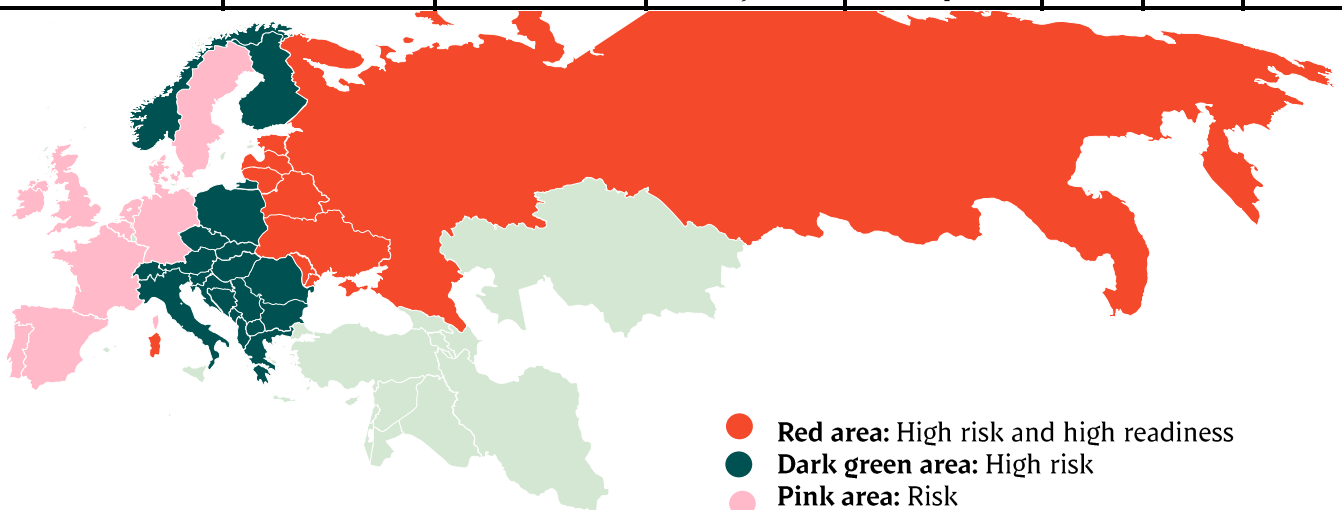

Week		
27		58.795
28		58.856
29	39997	57.990
30	42.192	56.234
31	39.192	56.165
32	40.034	55.716
33	39.660	55.985
34	39.096	56.548
35	38.859	58.154
36	35.620	56.373
37	37.145	57.704
38	37.378	57.691
39	38.164	52.245
40	32.749	50.297
41	41.020	59.149
42	37.240	57.650
43	39.895	60.840
44	33.918	49.755
45	41.021	60.156
46	38.912	61.330
47	39.347	60.860
48	38.856	56.192
49	38.879	57.575
50	40.133	61.188
51		57.719
52		44.890
53		
Average (week)		
Total (year)		
Change (week)		

Best regards,
Danish Crown

African swine fever

The EU Commission's reporting system for African swine fever for EU countries and Ukraine has been updated until 24th of July.

Country	Period November 18th- November 26th 2022		Year to date January 1st - November 26th 2022		2022		2021	
	Pigs	Wild boars	Pigs	Wild boars	Pigs	Wild boars	Pigs	Wild boars
Estonia		2	2	49		57	1	0
Latvia		19	8	690	6	913	2	3
Lithuania		15	3	400	16	302		2
Poland		51	30	2.617	14	2.152	124	3
Italy (Sardinia)		39	17	942	4	277	1	
Ukraine	1		35	7	7	2	13	
Czech Republic				55		1		
Romania	10	9	733	275	329	465	1.648	1
Hungary		10		395		550		2
Bulgaria		17	3	276	2	387	6	3
Slovakia		12		535	5	550	11	1
Serbia			977	204	107	146	33	
Moldova			19	6	14	3	1	
Bosnia-Hercegovina			1.486	16				
Croatia	1		1.124	10				
Nordmakedonien	2	1	15	36	30	9		
Kosovo			9	4				

Best regards,
Danish Crown

African swine fever outbreaks in China

Cities/Regions		
Shenyang	Harbin	Great Khinogan Mountains
Zhengzhou	Yunnan	Yulin
Lianyungang	Jinshan	Guigang
Wenzhou	Jiangxi	Chongqing
Xuancheng	Shaanxi	Bome
Wuxi	Heilongjiang	Bayi
Chuzhou	Tongzhou	Gongbo'gyamda
Jiamusi	Linfen	Urumqi
Tongling	Daitongzhuangcun	Hubei
Xilin Gol	Qianshanzhen	Shizhu
Wuhu City	Huxian	Chengmai
Jilin	Dongjiang Avenue	
Songyuan	Yongning	
Gongzhuling	Siyang	
Horgin	Jiangsu	
Hohhot	Suihua	
Yingkou	Guizhou	
Zhaotong	Sanming	
Luotian	Zhuhai	
Baojing	Jinan	
Qingyang	Jinzhou	
Wuxue	Panjin	
Sichuan	Xushui	