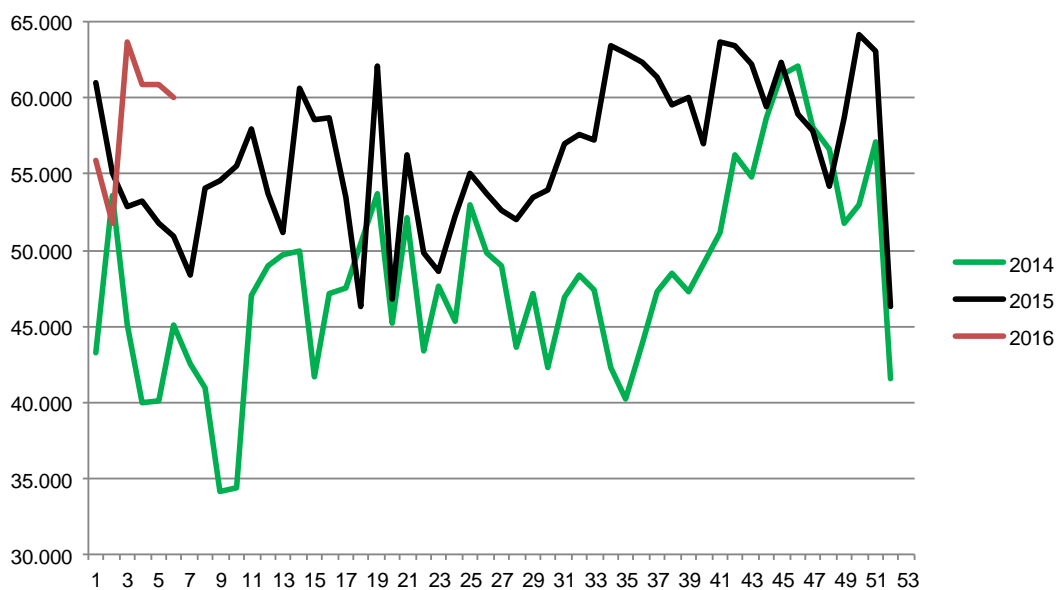

Weekly slaughtering's Danish Crown Essen

Week	2017	2016	2015
1	55.941	61.008	43.195
2	51.750	55.082	53.638
3	63.697	52.807	45.020
4	60.900	53.237	39.931
5	60.849	51.815	40.117
6	60.034	50.912	45.104
7		48.411	42.472
8		54.099	40.946
9		54.564	34.166
10		55.520	34.377
11		57.931	47.055
12		53.690	48.978
13		51.129	49.673
14		60.589	49.904
15		58.608	41.702
16		58.646	47.150
17		53.508	47.488
18		46.260	50.416
19		62.129	53.759
20		46.814	45.179
21		56.222	52.159
22		49.798	43.422
23		48.579	47.593
24		52.277	45.265
25		55.088	52.956
26		53.747	49.840

Week	2017	2016	2015
27		52.567	48.928
28		51.977	43.582
29		53.498	47.141
30		54.009	42.317
31		57.008	46.882
32		57.569	48.324
33		57.230	47.392
34		63.500	42.320
35		62.909	40.239
36		62.374	43.894
37		61.328	47.298
38		59.540	48.522
39		60.082	47.249
40		57.049	49.104
41		63.693	51.140
42		63.445	56.284
43		62.265	54.756
44		59.466	58.676
45		62.394	61.458
46		58.916	62.096
47		57.902	58.136
48		54.257	56.648
49		58.725	51.792
50		64.147	53.040
51		63.091	57.128
52		46.280	41.578
53			50.466
Average (week)	58.862	56.302	48.073
Total (year)	353.171	2.927.691	2.497.429
Change (week)	4,55%	17,12%	-2,52%

Best regards
Danish Crown