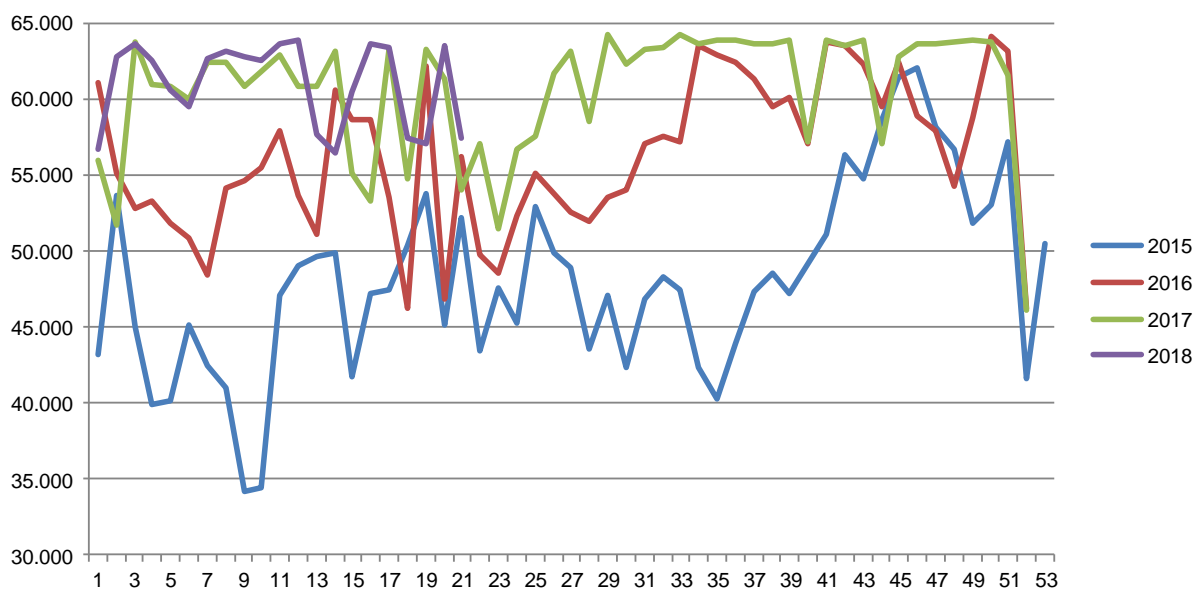

Weekly slaughtering's Danish Crown Essen

Week	2018	2017	2016
1	56.737	55.941	61.008
2	62.716	51.750	55.082
3	63.596	63.697	52.807
4	62.579	60.900	53.237
5	60.584	60.849	51.815
6	59.507	60.034	50.912
7	62.597	62.439	48.411
8	63.178	62.356	54.099
9	62.731	60.854	54.564
10	62.555	61.852	55.520
11	63.673	62.925	57.931
12	63.832	60.855	53.690
13	57.666	60.885	51.129
14	56.402	63.124	60.589
15	60.480	55.147	58.608
16	63.566	53.305	58.646
17	63.393	63.211	53.508
18	57.370	54.697	46.260
19	57.111	63.208	62.129
20	63.484	61.278	46.814
21	57.400	53.958	56.222
22		57.051	49.798
23		51.432	48.579
24		56.730	52.277
25		57.586	55.088
26		61.698	53.747

Week	2018	2017	2016
27		63.096	52.567
28		58.468	51.977
29		64.235	53.498
30		62.340	54.009
31		63.228	57.008
32		63.406	57.569
33		64.249	57.230
34		63.679	63.500
35		63.894	62.909
36		63.887	62.374
37		63.630	61.328
38		63.653	59.540
39		63.847	60.082
40		57.194	57.049
41		63.846	63.693
42		63.544	63.445
43		63.895	62.265
44		57.086	59.466
45		62.761	62.394
46		63.598	58.916
47		63.642	57.902
48		63.704	54.257
49		63.813	58.725
50		63.709	64.147
51		61.524	63.091
52		46.076	46.280
53			
Average (week)	61.007	60.649	56.302
Total (year)	1.281.157	3.153.766	2.927.691
Change (week)	0,59%	7,72%	17,23%

Best regards
Danish Crown