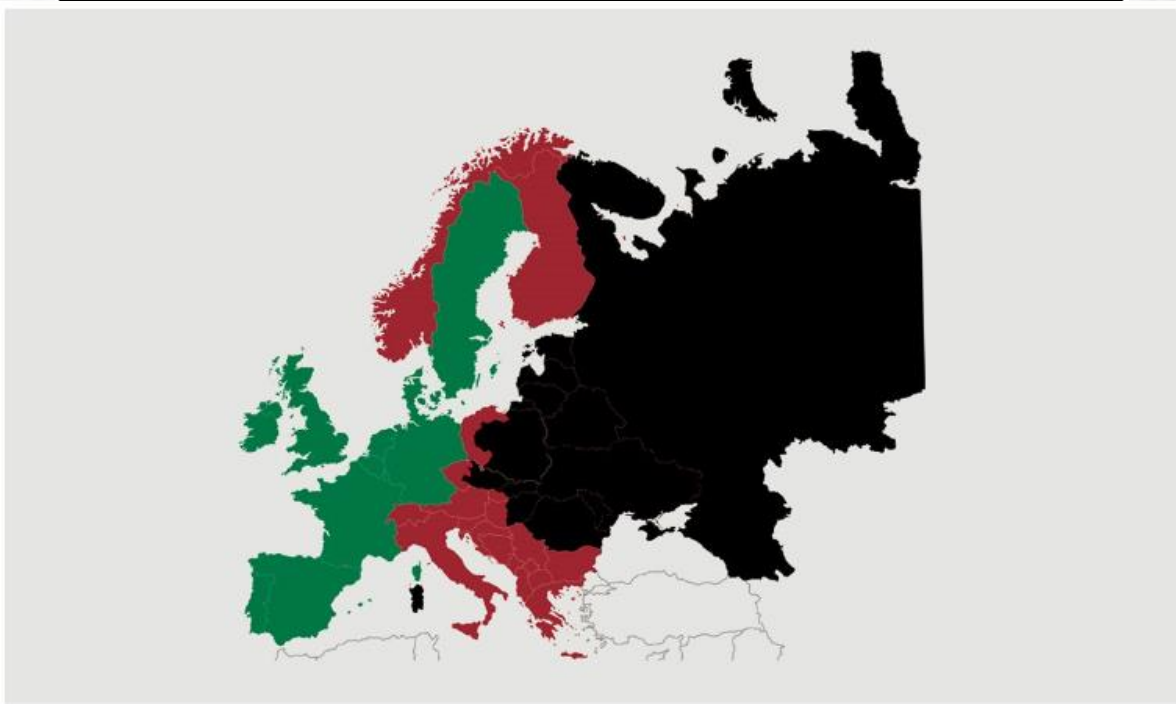

Best regards
Danish Crown

Weekly slaughtering's Danish Crown Essen

Week	2018	2017	2016
1	56.737	55.941	61.008
2	62.716	51.750	55.082
3	63.596	63.697	52.807
4	62.579	60.900	53.237
5	60.584	60.849	51.815
6	59.507	60.034	50.912
7	62.597	62.439	48.411
8	63.178	62.356	54.099
9	62.731	60.854	54.564
10	62.555	61.852	55.520
11	63.673	62.925	57.931
12	63.832	60.855	53.690
13	57.666	60.885	51.129
14	56.402	63.124	60.589
15	60.480	55.147	58.608
16	63.566	53.305	58.646
17	63.393	63.211	53.508
18	57.370	54.697	46.260
19	57.111	63.208	62.129
20	63.484	61.278	46.814
21	57.400	53.958	56.222
22		57.051	49.798
23		51.432	48.579
24		56.730	52.277
25		57.586	55.088
26		61.698	53.747

Week	2018	2017	2016
27		63.096	52.567
28		58.468	51.977
29		64.235	53.498
30		62.340	54.009
31		63.228	57.008
32		63.406	57.569
33		64.249	57.230
34		63.679	63.500
35		63.894	62.909
36		63.887	62.374
37		63.630	61.328
38		63.653	59.540
39		63.847	60.082
40		57.194	57.049
41		63.846	63.693
42		63.544	63.445
43		63.895	62.265
44		57.086	59.466
45		62.761	62.394
46		63.598	58.916
47		63.642	57.902
48		63.704	54.257
49		63.813	58.725
50		63.709	64.147
51		61.524	63.091
52		46.076	46.280
53			
Average (week)	61.007	60.649	56.302
Total (year)	1.281.157	3.153.766	2.927.691
Change (week)	0,59%	7,72%	17,23%

Best regards
Danish Crown

African swine fever

The EU Commission's reporting system for African swine fever for EU countries and Ukraine has been updated until 20th of May.

Country	Period May 13 th – May 20 th		Year to date January 1 st – May 20 th	
	Pigs	Wild boars	Pigs	Wild boars
<u>Estonia</u>		1		156
<u>Latvia</u>		9		323
<u>Lithuania</u>		41		897
<u>Poland</u>	1	31	5	1262
<u>Italy</u>			2	24
<u>Ukraine</u>			26	27
<u>Czech republic</u>				28
<u>Romania</u>			3	
<u>Hungary</u>		2		7

Black area: High risk and high readiness

Red area: High risk

Green area: Risk

Best regards
Danish Crown