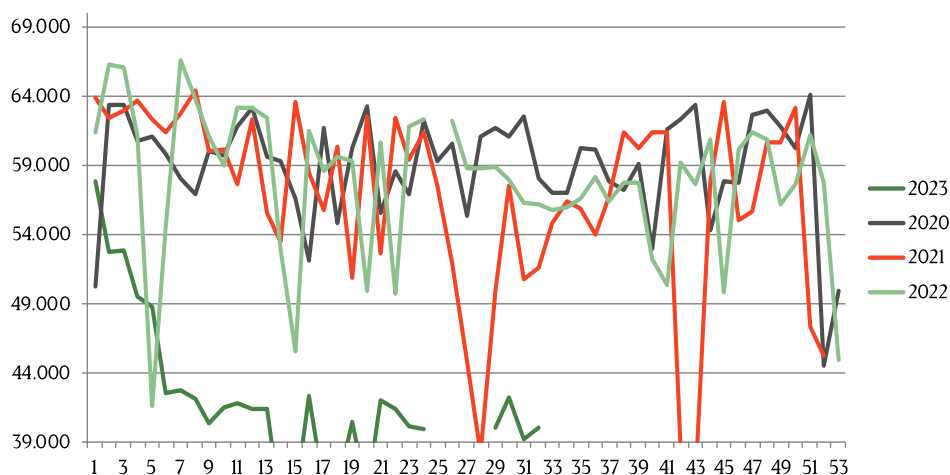

Weekly slaughtering's Danish Crown Essen

Week	2023	2022
1	57.867	61.376
2	52709	66.279
3	52844	66.098
4	49.518	61.128
5	48762	41543
6	42.464	54.500
7	42.706	66.544
8	42106	63.797
9	40341	61.020
10	41433	59.030
11	41.726	63.200
12	41.316	63.180
13	41381	62.414
14	34205	52.963
15	35043	45.486
16	42248	61.518
17	35631	58.538
18	35.664	59.614
19	40.401	59.301
20	35.179	49.923
21	41.975	60.634
22	41.390	49.660
23	40.132	61.778
24	39.901	62.361
25		
26		62.168

Week		
27		58.795
28		58.856
29	39997	57.990
30	42.192	56.234
31	39.192	56.165
32	40.034	55.716
33		55.985
34		56.548
35		58.154
36		56.373
37		57.704
38		57.691
39		52.245
40		50.297
41		59.149
42		57.650
43		60.840
44		49.755
45		60.156
46		61.330
47		60.860
48		56.192
49		57.575
50		61.188
51		57.719
52		44.890
53		
Average (week)		
Total (year)		
Change (week)		

Best regards,
Danish Crown