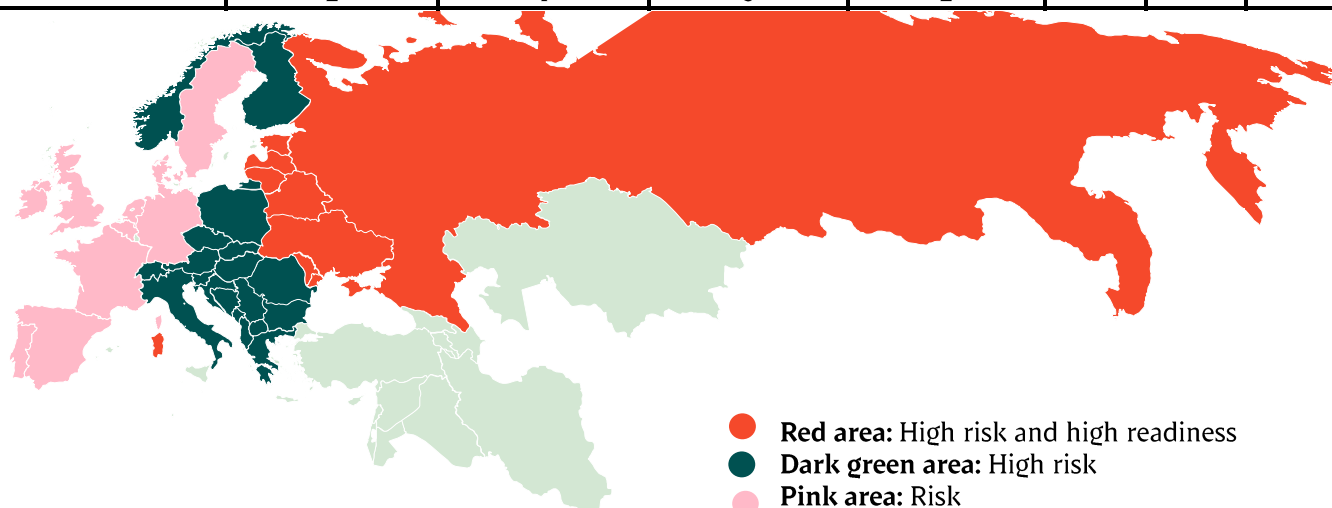

Week		
27		58.795
28		58.856
29	39997	57.990
30	42.192	56.234
31	39.192	56.165
32	40.034	55.716
33		55.985
34		56.548
35		58.154
36		56.373
37		57.704
38		57.691
39		52.245
40		50.297
41		59.149
42		57.650
43		60.840
44		49.755
45		60.156
46		61.330
47		60.860
48		56.192
49		57.575
50		61.188
51		57.719
52		44.890
53		
Average (week)		
Total (year)		
Change (week)		

Best regards,
Danish Crown

African swine fever

The EU Commission's reporting system for African swine fever for EU countries and Ukraine has been updated until 24th of July.

Country	Period July 9th- July 22nd 2023		Year to date January 1 st - July 22nd		2022		2021	
	Pis	Wild boars	Pis	Wild boars	Pis	Wild boars	Pis	Wild boars
Estonia	1	3	2	28		57	1	0
Latvia	1	101	6	391	6	913	2	3
Lithuania		14	3	229	16	302		2
Poland	3	43	19	2.037	14	2.152	124	3
Italy (Sardinia)		13	6	749	4	277	1	
Ukraine	2		8	6	7	2	13	
Czech Republic		5		49		1		
Romania	136	3	395	226	329	465	1.648	1
Hungary		2		327		550		2
Bulgaria	1		2	121	2	387	6	3
Slovakia		5		495	5	550	11	1
Serbia	123		403	194	107	146	33	
Moldova	3		18	6	14	3	1	
Bosnia-Hercegovina	81	3	267	4				
Croatia	201	1	313	4				
Nordmakedonien		2	4	23	30	9		
Kosovo	2	1	3	2				

Best regards,

Danish Crown

African swine fever outbreaks in China

Cities/Regions		
Shenyang	Harbin	Great Khinogan Mountains
Zhengzhou	Yunnan	Yulin
Lianyungang	Jinshan	Guigang
Wenzhou	Jiangxi	Chongqing
Xuancheng	Shaanxi	Bome
Wuxi	Heilongjiang	Bayi
Chuzhou	Tongzhou	Gongbo'gyamda
Jiamusi	Linfen	Urumqi
Tongling	Daitongzhuangcun	Hubei
Xilin Gol	Qianshanzhen	Shizhu
Wuhu City	Huxian	Chengmai
Jilin	Dongjiang Avenue	
Songyuan	Yongning	
Gongzhuling	Siyang	
Horgin	Jiangsu	
Hohhot	Suihua	
Yingkou	Guizhou	
Zhaotong	Sanming	
Luotian	Zhuhai	
Baojing	Jinan	
Qingyang	Jinzhou	
Wuxue	Panjin	
Sichuan	Xushui	