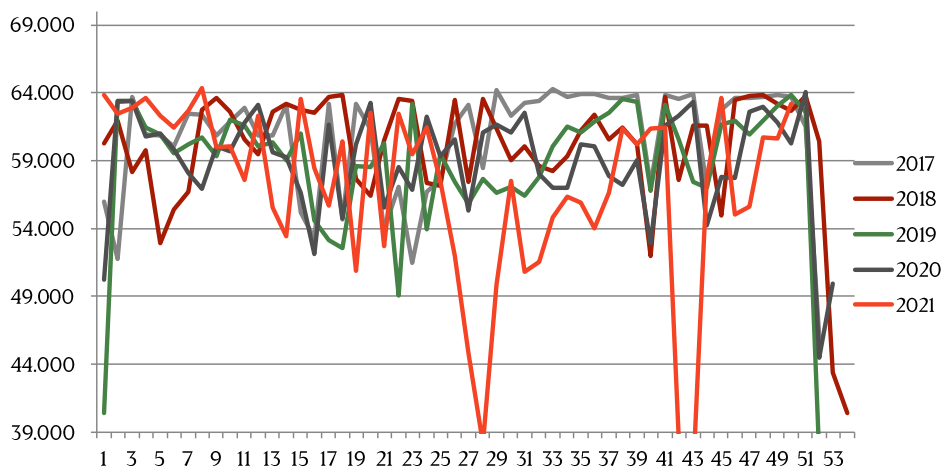

Weekly slaughtering's Danish Crown Essen

Week	2021	2020
1	63856	50.209
2	62474	63.378
3	62901	63.402
4	63648	60.747
5	62280	61.019
6	61.404	59.845
7	62.697	58.095
8	64.376	56.897
9	60.006	60.033
10	60.090	59.724
11	57.586	61.817
12	62.295	63.130
13	55.569	59.585
14	53.423	59.247
15	63.548	56.629
16	58.421	52.081
17	55.717	61.680
18	60.384	54.760
19	50.877	60.222
20	62.542	63.225
21	52.670	55.570
22	62.469	58.517
23	59.450	56.849
24	61.404	62.218
25	57.500	59.332
26	51.933	60.534

Week	2021	2020
27	44.797	55.300
28	38.123	61.076
29	49.868	61.663
30	57.500	61.043
31	50.774	62.529
32	51.559	58.016
33	54.798	56.966
34	56.360	57.021
35	55.882	60.226
36	53.994	60.086
37	56.642	57.850
38	61.393	57.241
39	60.221	59.037
40	61.393	52.913
41	61.412	61.570
42	38.584	62.290
43	36.007	63.361
44	57.760	54.244
45	63.622	57.791
46	55.005	57.701
47	55.643	62.613
48	60.675	62.997
49	60.604	61.829
50	63.160	60.254
51		64.077
52		44.436
53		49.926
Average (week)	57.106	58.921
Total (year)	2.855.296	3.122.801
Change (week)	-3,08%	0,21%

Best regards,
Danish Crown