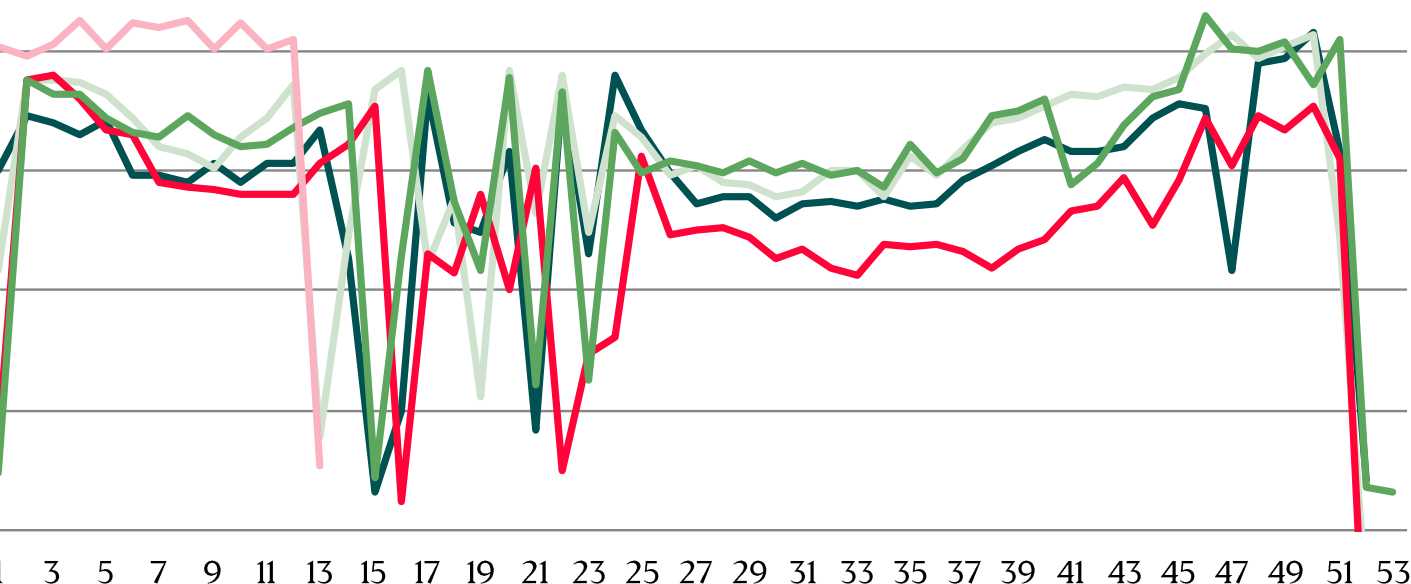

| Week | 2021 | 2020 |
|----------------|-------|-------|
| 27 | | 88,12 |
| 28 | | 88,22 |
| 29 | | 87,98 |
| 30 | | 88,33 |
| 31 | | 88,69 |
| 32 | | 88,33 |
| 33 | | 89,24 |
| 34 | | 89,22 |
| 35 | | 89,69 |
| 36 | | 89,84 |
| 37 | | 90,15 |
| 38 | | 90,37 |
| 39 | | 90,39 |
| 40 | | 90,39 |
| 41 | | 90,80 |
| 42 | | 91,54 |
| 43 | | 92,21 |
| 44 | | 92,32 |
| 45 | | 91,97 |
| 46 | | 91,46 |
| 47 | | 90,88 |
| 48 | | 90,10 |
| 49 | | 89,72 |
| 50 | | 89,49 |
| 51 | | 88,80 |
| 52 | | 89,01 |
| 53 | | 91,54 |
| Average (week) | 90,48 | 89,50 |

Best regards,

Danish Crown

Total killings Denmark (98 % of all slaughtering)

| Week | 2021 | 2020 |
|------|---------|---------|
| 1 | 381415 | 203.768 |
| 2 | 377561 | 367.603 |
| 3 | 382076 | 361.313 |
| 4 | 392.344 | 361.348 |
| 5 | 380.862 | 351.634 |
| 6 | 391.853 | 345.865 |
| 7 | 389.316 | 343.499 |
| 8 | 392.803 | 352.385 |
| 9 | 380.154 | 344.474 |
| 10 | 391.261 | 340.237 |
| 11 | 381.022 | 341.090 |
| 12 | 384.207 | 348.230 |
| 13 | 206385 | 353.750 |
| 14 | | 357.739 |
| 15 | | 202.219 |
| 16 | | 294.576 |
| 17 | | 371.519 |
| 18 | | 317184 |
| 19 | | 288.549 |
| 20 | | 368.284 |
| 21 | | 240.165 |
| 22 | | 362.427 |
| 23 | | 242.475 |
| 24 | | 345.561 |
| 25 | | 329.279 |
| 26 | | 334.024 |

| Week | 2021 | 2020 |
|------|------|---------|
| 27 | | 331.436 |
| 28 | | 328.724 |
| 29 | | 333.829 |
| 30 | | 329.207 |
| 31 | | 332.989 |
| 32 | | 327.563 |
| 33 | | 329.490 |
| 34 | | 323.247 |
| 35 | | 341.204 |
| 36 | | 328.517 |
| 37 | | 334.976 |
| 38 | | 352.297 |
| 39 | | 354.443 |
| 40 | | 359.244 |
| 41 | | 324.024 |
| 42 | | 332.460 |
| 43 | | 348.445 |
| 44 | | 360.837 |
| 45 | | 363.191 |
| 46 | | 394.011 |
| 47 | | 380.082 |
| 48 | | 379.615 |
| 49 | | 383.771 |
| 50 | | 366.131 |
| 51 | | 384.293 |
| 52 | | 197.639 |
| 53 | | 195.863 |