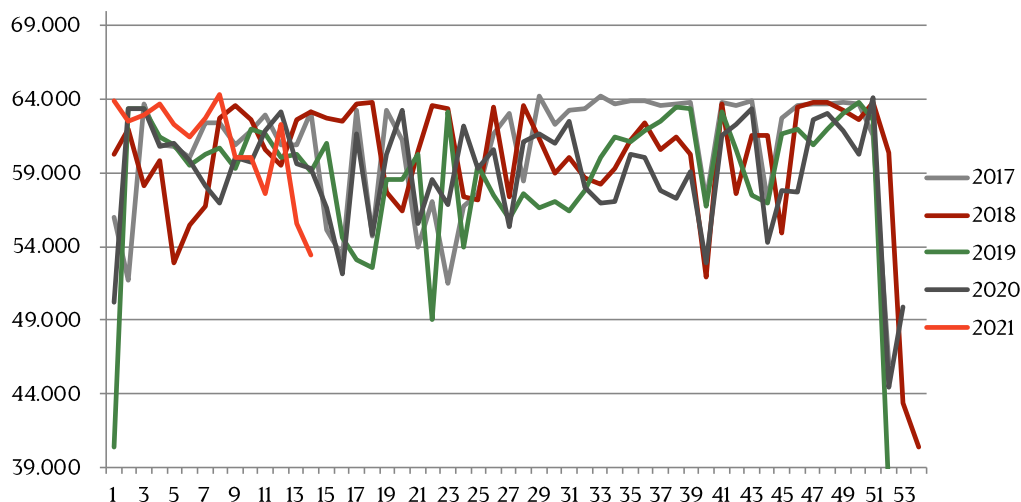

Weekly slaughtering's Danish Crown Essen

Week	2021	2020
1	63856	50.209
2	62474	63.378
3	62901	63.402
4	63648	60.747
5	62280	61.019
6	61.404	59.845
7	62.697	58.095
8	64.376	56.897
9	60.006	60.033
10	60.090	59.724
11	57.586	61.817
12	62.295	63.130
13	55.569	59.585
14	53.423	59.247
15		56.629
16		52.081
17		61.680
18		54.760
19		60.222
20		63.225
21		55.570
22		58.517
23		56.849
24		62.218
25		59.332
26		60.534

Week	2021	2020
27		55.300
28		61.076
29		61.663
30		61.043
31		62.529
32		58.016
33		56.966
34		57.021
35		60.226
36		60.086
37		57.850
38		57.241
39		59.037
40		52.913
41		61.570
42		62.290
43		63.361
44		54.244
45		57.791
46		57.701
47		62.613
48		62.997
49		61.829
50		60.254
51		64.077
52		44.436
53		49.926
Average (week)	60.900	58.921
Total (year)	852.605	3.122.801
Change (week)	3,36%	0,21%

Best regards,
Danish Crown