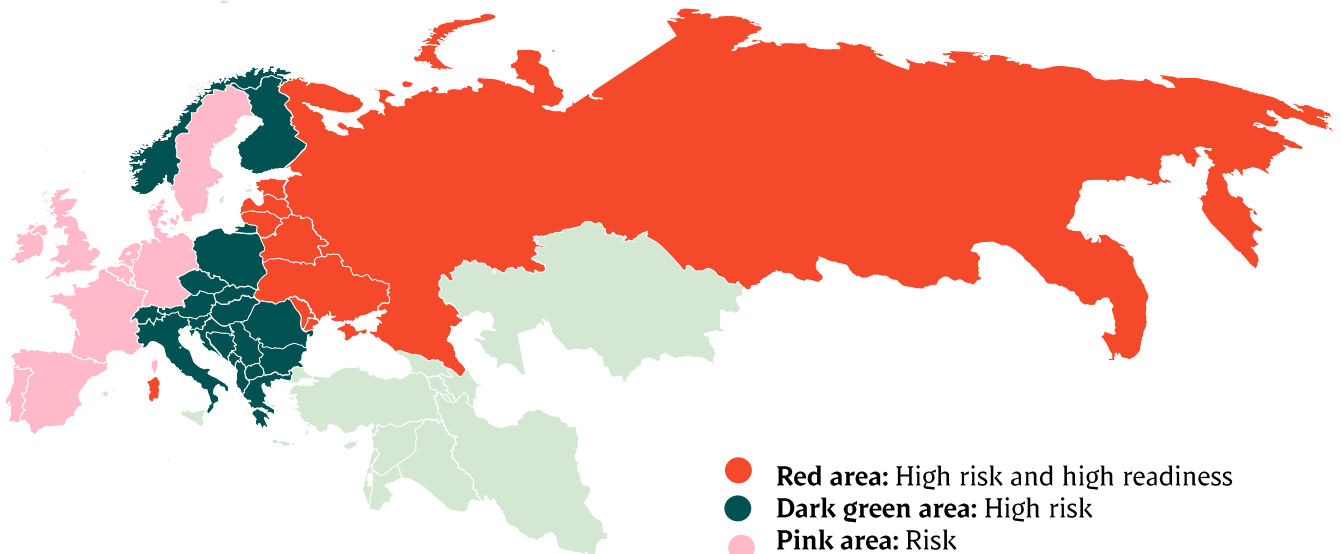

Week	2021	2020
27		55.300
28		61.076
29		61.663
30		61.043
31		62.529
32		58.016
33		56.966
34		57.021
35		60.226
36		60.086
37		57.850
38		57.241
39		59.037
40		52.913
41		61.570
42		62.290
43		63.361
44		54.244
45		57.791
46		57.701
47		62.613
48		62.997
49		61.829
50		60.254
51		64.077
52		44.436
53		49.926
Average (week)	61.968	58.921
Total (year)	743.613	3.122.801
Change (week)	5,17%	0,21%

Best regards,
Danish Crown

African swine fever

The EU Commission's reporting system for African swine fever for EU countries and Ukraine has been updated until 15th of November.

Country	Period March 15 st - March 21 th		Year to date January 1 st - March 21 th		2020		2019	
	Piġs	Wild boars	Piġs	Wild boars	Piġs	Wild boars	Piġs	Wild boars
Estonia		1		25		66		80
Latvia		6		72	3	300	1	369
Lithuania				40	3	222	19	464
Poland	1	119	1	905	103	3.980	48	2.468
Italy (Sardinia)				4		40	1	60
Ukraine			2		23	5	42	11
Czech Republic								
Romania	23	21	304	491	1.008	848	1.724	683
Hungary		133		1.217		3.952		1.598
Bulgaria		4		136	19	509	44	165
Slovakia		65		470	17	328	11	27
Serbia			17		15	41	18	
Moldova					2	30		
Belgium						3		482
Germany		27		449		338		
Greece					1			
Total	24	376	324	3.809	1.194	10.662	1.908	6.407

African swine fever outbreaks in China

Cities/Regions		
Shenyang	Harbin	Great Khinogan Mountains
Zhengzhou	Yunnan	Yulin
Lianyungang	Jinshan	Guigang
Wenzhou	Jiangxi	Chongqing
Xuancheng	Shaanxi	Bome
Wuxi	Heilongjiang	Bayi
Chuzhou	Tongzhou	Gongbo'gyamda
Jiamusi	Linfen	Urumqi
Tongling	Daitongzhuangcun	Hubei
Xilin Gol	Qianshanzhen	Shizhu
Wuhu City	Huxian	Chengmai
Jilin	Dongjiang Avenue	
Songyuan	Yongning	
Gongzhuling	Siyang	
Horqin	Jiangsu	
Hohhot	Suihua	
Yingkou	Guizhou	
Zhaotong	Sanming	
Luotian	Zhuhai	
Baojing	Jinan	
Qingyang	Jinzhou	
Wuxue	Panjin	
Sichuan	Xushui	