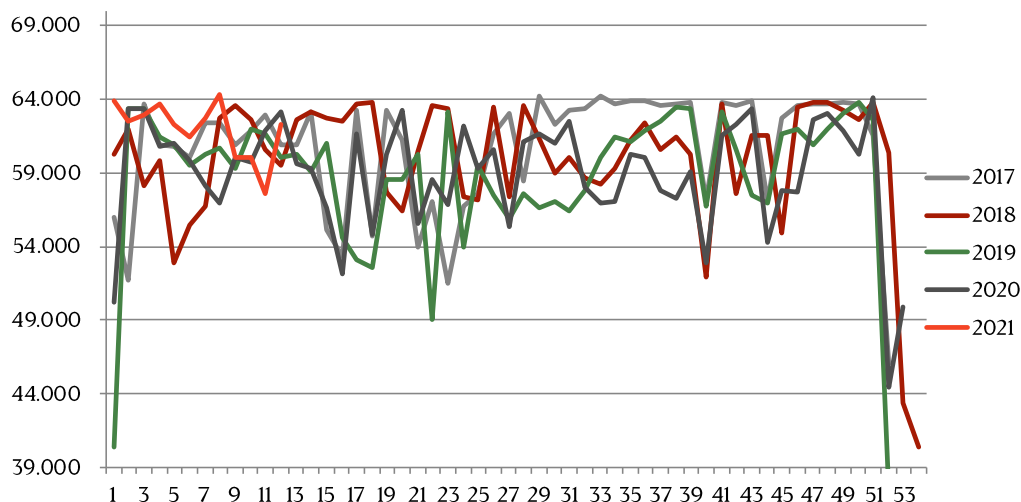

Weekly slaughtering's Danish Crown Essen

Week	2021	2020
1	63856	50.209
2	62474	63.378
3	62901	63.402
4	63648	60.747
5	62280	61.019
6	61.404	59.845
7	62.697	58.095
8	64.376	56.897
9	60.006	60.033
10	60.090	59.724
11	57.586	61.817
12	62.295	63.130
13		59.585
14		59.247
15		56.629
16		52.081
17		61.680
18		54.760
19		60.222
20		63.225
21		55.570
22		58.517
23		56.849
24		62.218
25		59.332
26		60.534

Week	2021	2020
27		55.300
28		61.076
29		61.663
30		61.043
31		62.529
32		58.016
33		56.966
34		57.021
35		60.226
36		60.086
37		57.850
38		57.241
39		59.037
40		52.913
41		61.570
42		62.290
43		63.361
44		54.244
45		57.791
46		57.701
47		62.613
48		62.997
49		61.829
50		60.254
51		64.077
52		44.436
53		49.926
Average (week)	61.968	58.921
Total (year)	743.613	3.122.801
Change (week)	5,17%	0,21%

Best regards,
Danish Crown