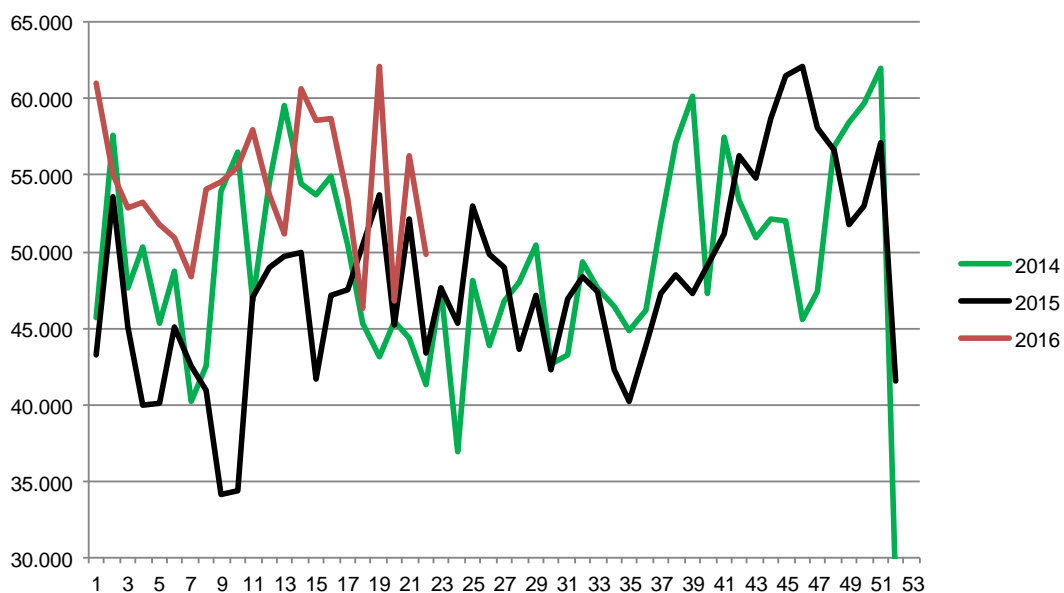

Weekly slaughtering's Danish Crown Essen

Week	2016	2015	2014
1	61.008	43.195	45.700
2	55.082	53.638	57.627
3	52.807	45.020	47.587
4	53.237	39.931	50.291
5	51.815	40.117	45.320
6	50.912	45.104	48.727
7	48.411	42.472	40.239
8	54.099	40.946	42.546
9	54.564	34.166	53.908
10	55.520	34.377	56.509
11	57.931	47.055	46.723
12	53.690	48.978	54.549
13	51.129	49.673	59.533
14	60.589	49.904	54.443
15	58.608	41.702	53.755
16	58.646	47.150	54.869
17	53.508	47.488	50.487
18	46.260	50.416	45.280
19	62.129	53.759	43.100
20	46.814	45.179	45.389
21	56.222	52.159	44.297
22	49.798	43.422	41.285
23		47.593	47.598
24		45.265	36.922
25		52.956	48.136
26		49.840	43.921

Week	2015	2014
27	48.928	46.759
28	43.582	47.950
29	47.141	50.452
30	42.317	42.692
31	46.882	43.203
32	48.324	49.375
33	47.392	47.650
34	42.320	46.411
35	40.239	44.796
36	43.894	46.174
37	47.298	51.838
38	48.522	57.162
39	47.249	60.108
40	49.104	47.249
41	51.140	57.511
42	56.284	53.302
43	54.756	50.854
44	58.676	52.169
45	61.458	52.053
46	62.096	45.584
47	58.136	47.440
48	56.648	56.897
49	51.792	58.440
50	53.040	59.646
51	57.128	61.950
52	41.578	27.955
53	50.466	
Average (week)	54.217	49.315
Total (year)	1.192.779	2.564.361

Best regaras
Danish Crown