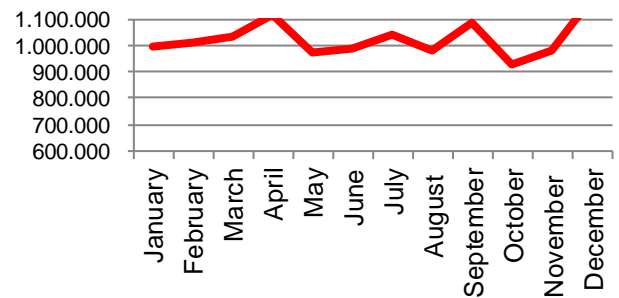

Week	2015	2014
27	48.928	46.759
28	43.582	47.950
29	47.141	50.452
30	42.317	42.692
31	46.882	43.203
32	48.324	49.375
33	47.392	47.650
34	42.320	46.411
35	40.239	44.796
36	43.894	46.174
37	47.298	51.838
38	48.522	57.162
39	47.249	60.108
40	49.104	47.249
41	51.140	57.511
42	56.284	53.302
43	54.756	50.854
44	58.676	52.169
45	61.458	52.053
46	62.096	45.584
47	58.136	47.440
48	56.648	56.897
49	51.792	58.440
50	53.040	59.646
51	57.128	61.950
52	41.578	27.955
53	50.466	
<b>Average (week)</b>	54.217	49.315
<b>Total (year)</b>	1.192.779	2.564.361

## Export of live pigs (piglets and slaughter pigs)

2014	Piglets	Slaughter pigs	Total
January	879.272	40.370	919.642
February	839.091	29.707	868.798
March	859.317	33.347	892.664
April	849.646	35.314	884.960
May	1.042.982	39.777	1.082.759
June	862.440	33.065	895.505
July	886.856	34.849	921.705
August	935.636	28.867	964.503
September	932.699	27.132	959.831
October	1.010.323	37.487	1.047.810
November	803.924	35.285	839.209
December	977.146	24.598	1.001.744
Total	10.879.332	399.798	11.279.130

Total - 2014

2015	Piglets	Slaughter pigs	Total
January	962.172	32.252	994.424
February	976.858	36.996	1.013.854
March	996.913	34.920	1.031.833
April	1.090.112	29.954	1.120.066
May	947.452	22.402	969.854
June	954.462	31.475	985.937
July	1.019.331	24.209	1.043.540
August	955.796	26.483	982.279
September	1.055.464	28.311	1.083.775
October	905.318	24.772	930.090
November	959.721	18.991	978.712
December	1.151.450	28.007	1.179.457
Total	11.975.049	338.772	12.313.821

Total - 2015

2016	Piglets	Slaughter pigs	Total
January	1.201.055	21.393	1.222.448
February	924.286	24.744	949.030
March	1.150.762	24.249	1.175.011
April	1.109.151	26.952	1.136.103
May			
June			
July			
August			
September			
October			
November			
December			
Total	4.385.254	97.338	4.482.592