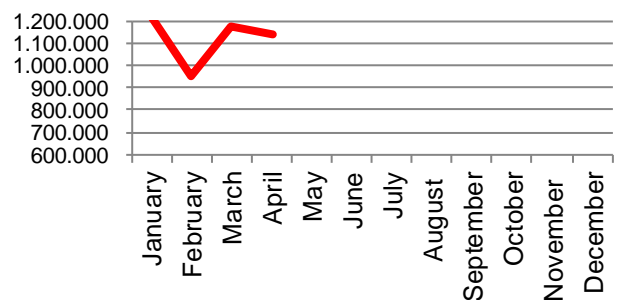

Total - 2016

Best regards
Danish Crown