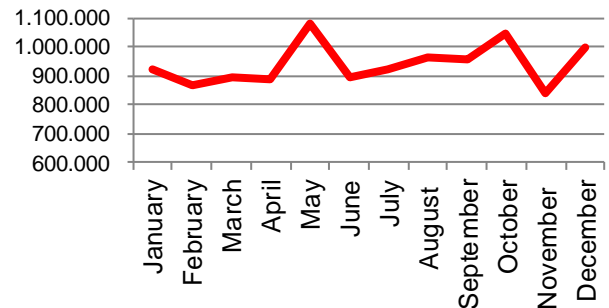

Export of live pigs (piglets and slaughter pigs)

2014	Piglets	Slaughter pigs	Total
January	879.272	40.370	919.642
February	839.091	29.707	868.798
March	859.317	33.347	892.664
April	849.646	35.314	884.960
May	1.042.982	39.777	1.082.759
June	862.440	33.065	895.505
July	886.856	34.849	921.705
August	935.636	28.867	964.503
September	932.699	27.132	959.831
October	1.010.323	37.487	1.047.810
November	803.924	35.285	839.209
December	977.146	24.598	1.001.744
Total	10.879.332	399.798	11.279.130

Total - 2014

2015	Piglets	Slaughter pigs	Total
January	962.172	32.252	994.424
February	976.858	36.996	1.013.854
March	996.913	34.920	1.031.833
April	1.090.112	29.954	1.120.066
May	947.452	22.402	969.854
June	954.462	31.475	985.937
July	1.019.331	24.209	1.043.540
August	955.796	26.483	982.279
September	1.055.464	28.311	1.083.775
October	905.318	24.772	930.090
November	959.721	18.991	978.712
December	1.151.450	28.007	1.179.457
Total	11.975.049	338.772	12.313.821