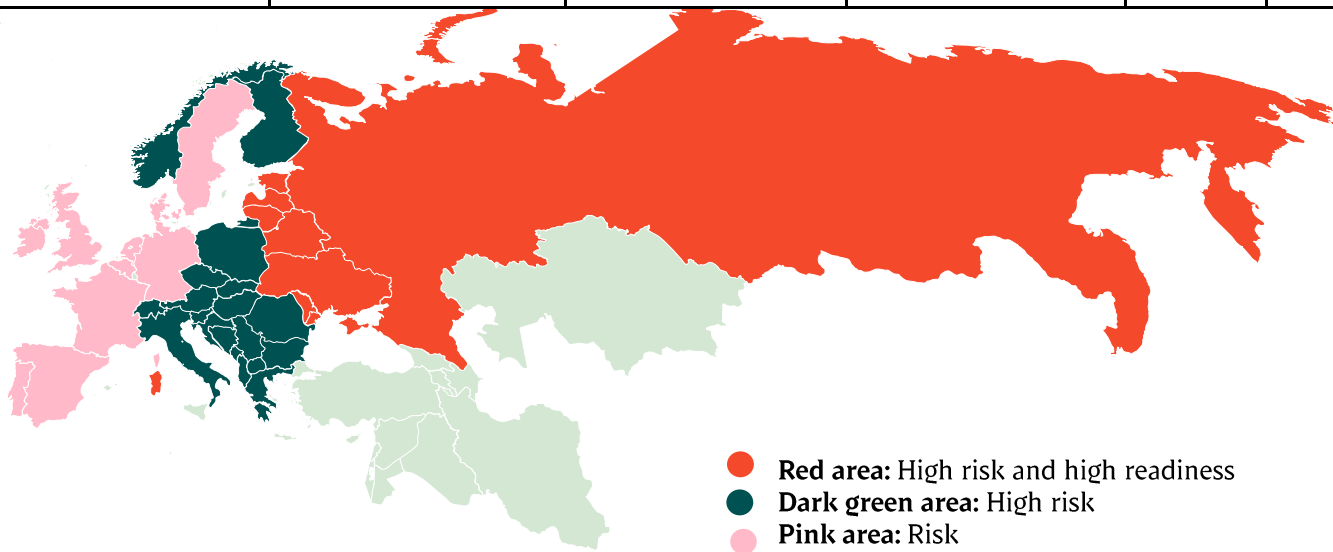

Week	2021	2020
27		331.436
28		328.724
29		333.829
30		329.207
31		332.989
32		327.563
33		329.490
34		323.247
35		341.204
36		328.517
37		334.976
38		352.297
39		354.443
40		359.244
41		324.024
42		332.460
43		348.445
44		360.837
45		363.191
46		394.011
47		380.082
48		379.615
49		383.771
50		366.131
51		384.293
52		197.639

Best regards,
Danish Crown

Weekly slaughtering's Danish Crown Essen

Week	2021	2020
1	63856	50.209
2	62474	63.378
3	62901	63.402
4	63648	60.747
5	62280	61.019
6	61.404	59.845
7	62.697	58.095
8	64.376	56.897
9		60.033
10		59.724
11		61.817
12		63.130
13		59.585
14		59.247
15		56.629
16		52.081
17		61.680
18		54.760
19		60.222
20		63.225
21		55.570
22		58.517
23		56.849
24		62.218
25		59.332
26		60.534

Best regards,
Danish Crown

African swine fever

Period February 15 th - February 21 th		Year to date January 1 st - February 21 th		2020	
Piġs	Wild boars	Piġs	Wild boars	Piġs	Wild boars
			20		66
	4		56	3	300
	1		20	3	222
	134		586	103	3.980
			4		40
		2		23	5
27	69	203	360	1.008	848
	156		789		3.952
	21		111	19	509
	19		248	17	32
9		11		15	4
				2	3
					3
	30		312		338
				1	
36	434	216	2.506	1.194	10.662

Best regards,
Danish Crown

African swine fever outbreaks in China

Cities/Regions		
Shenyang	Harbin	Great Khinogan Mountains
Zhengzhou	Yunnan	Yulin
Lianyungang	Jinshan	Guigang
Wenzhou	Jiangxi	Chongqing
Xuancheng	Shaanxi	Bome
Wuxi	Heilongjiang	Bayi
Chuzhou	Tongzhou	Gongbo'gyamda
Jiamusi	Linfen	Urumqi
Tongling	Daitongzhuangcun	Hubei
Xilin Gol	Qianshanzhen	Shizhu
Wuhu City	Huxian	Chengmai
Jilin	Dongjiang Avenue	
Songyuan	Yongning	
Gongzhuling	Siyang	
Horqin	Jiangsu	
Hohhot	Suihua	
Yingkou	Guizhou	
Zhaotong	Sanming	
Luotian	Zhuhai	
Baojing	Jinan	
Qingyang	Jinzhou	
Wuxue	Panjin	
Sichuan	Xushui	