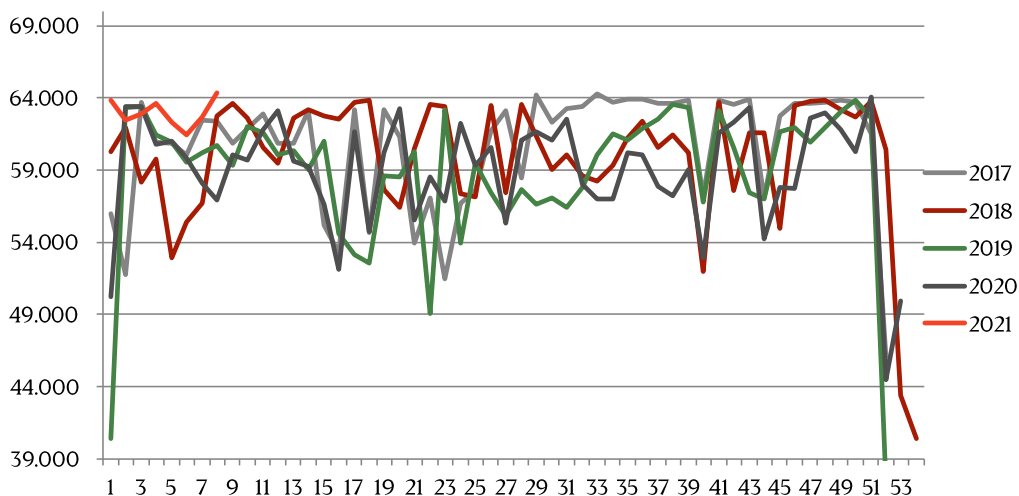

Weekly slaughtering's Danish Crown Essen

Week	2021	2020
1	63856	50.209
2	62474	63.378
3	62901	63.402
4	63648	60.747
5	62280	61.019
6	61.404	59.845
7	62.697	58.095
8	64.376	56.897
9		60.033
10		59.724
11		61.817
12		63.130
13		59.585
14		59.247
15		56.629
16		52.081
17		61.680
18		54.760
19		60.222
20		63.225
21		55.570
22		58.517
23		56.849
24		62.218
25		59.332
26		60.534

Week	2021	2020
27		55.300
28		61.076
29		61.663
30		61.043
31		62.529
32		58.016
33		56.966
34		57.021
35		60.226
36		60.086
37		57.850
38		57.241
39		59.037
40		52.913
41		61.570
42		62.290
43		63.361
44		54.244
45		57.791
46		57.701
47		62.613
48		62.997
49		61.829
50		60.254
51		64.077
52		44.436
53		49.926
Average (week)	62.955	58.921
Total (year)	503.636	3.122.801
Change (week)	6,85%	0,21%

Best regards,
Danish Crown