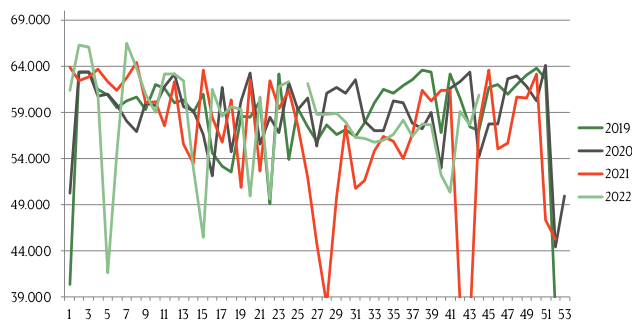

Weekly slaughtering's Danish Crown Essen

Week	2022	2021
1	61.376	63856
2	66.279	62474
3	66.098	62901
4	61.128	63648
5	41543	62280
6	54.500	61.404
7	66.544	62.697
8	63.797	64.376
9	61.020	60.006
10	59.030	60.090
11	63.200	57.586
12	63.180	62.295
13	62.414	55.569
14	52.963	53.423
15	45.486	63.548
16	61.518	58.421
17	58.538	55.717
18	59.614	60.384
19	59.301	50.877
20	49.923	62.542
21	60.634	52.670
22	49.660	62.469
23	61.778	59.450
24	62.361	61.404
25		57.500
26	62.168	51.933

Week	2021	
27	58.795	44.797
28	58.856	38.123
29	57.990	49.868
30	56.234	57.500
31	56.165	50.774
32	55.716	51.559
33	55.985	54.798
34	56.548	56.360
35	58.154	55.882
36	56.373	53.994
37	57.704	56.642
38	57.691	61.393
39	52.245	60.221
40	50.297	61.393
41	59.149	61.412
42	57.650	38.584
43	60.840	36.007
44		57.760
45		63.622
46		55.005
47		55.643
48		60.675
49		60.604
50		63.160
51		47.352
52		45.190
53		
Average (week)		56.689
Total (year)		2.947.838
Change (week)		-3,79%

Best regards,
Danish Crown