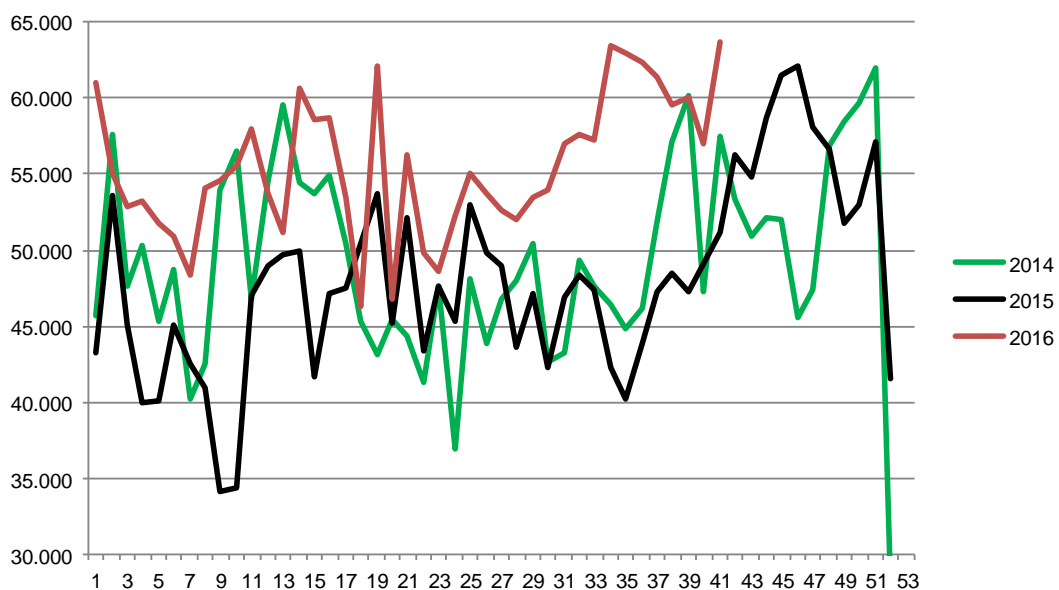

Weekly slaughtering's Danish Crown Essen

Week	2016	2015	2014
1	61.008	43.195	45.700
2	55.082	53.638	57.627
3	52.807	45.020	47.587
4	53.237	39.931	50.291
5	51.815	40.117	45.320
6	50.912	45.104	48.727
7	48.411	42.472	40.239
8	54.099	40.946	42.546
9	54.564	34.166	53.908
10	55.520	34.377	56.509
11	57.931	47.055	46.723
12	53.690	48.978	54.549
13	51.129	49.673	59.533
14	60.589	49.904	54.443
15	58.608	41.702	53.755
16	58.646	47.150	54.869
17	53.508	47.488	50.487
18	46.260	50.416	45.280
19	62.129	53.759	43.100
20	46.814	45.179	45.389
21	56.222	52.159	44.297
22	49.798	43.422	41.285
23	48.579	47.593	47.598
24	52.277	45.265	36.922
25	55.088	52.956	48.136
26	53.747	49.840	43.921

Week	2016	2015	2014
27	52.567	48.928	46.759
28	51.977	43.582	47.950
29	53.498	47.141	50.452
30	54.009	42.317	42.692
31	57.008	46.882	43.203
32	57.569	48.324	49.375
33	57.230	47.392	47.650
34	63.500	42.320	46.411
35	62.909	40.239	44.796
36	62.374	43.894	46.174
37	61.328	47.298	51.838
38	59.540	48.522	57.162
39	60.082	47.249	60.108
40	57.049	49.104	47.249
41	63.693	51.140	57.511
42		56.284	53.302
43		54.756	50.854
44		58.676	52.169
45		61.458	52.053
46		62.096	45.584
47		58.136	47.440
48		56.648	56.897
49		51.792	58.440
50		53.040	59.646
51		57.128	61.950
52		41.578	27.955
53		50.466	
Average (week)	55.532	48.073	49.315
Total (year)	2.276.803	2.497.429	2.564.361
Change (week)	15,51%	-2,52%	-5,56%

Best regards
Danish Crown