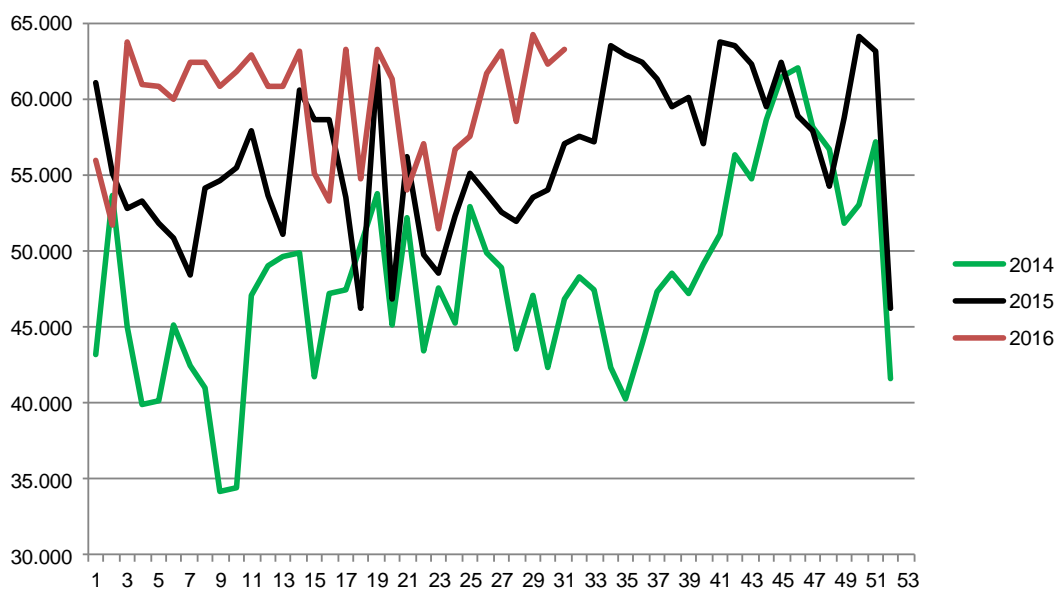

Weekly slaughtering's Danish Crown Essen

Week	2017	2016	2015
1	55.941	61.008	43.195
2	51.750	55.082	53.638
3	63.697	52.807	45.020
4	60.900	53.237	39.931
5	60.849	51.815	40.117
6	60.034	50.912	45.104
7	62.439	48.411	42.472
8	62.356	54.099	40.946
9	60.854	54.564	34.166
10	61.852	55.520	34.377
11	62.925	57.931	47.055
12	60.855	53.690	48.978
13	60.885	51.129	49.673
14	63.124	60.589	49.904
15	55.147	58.608	41.702
16	53.305	58.646	47.150
17	63.211	53.508	47.488
18	54.697	46.260	50.416
19	63.208	62.129	53.759
20	61.278	46.814	45.179
21	53.958	56.222	52.159
22	57.051	49.798	43.422
23	51.432	48.579	47.593
24	56.730	52.277	45.265
25	57.586	55.088	52.956
26	61.698	53.747	49.840

Week	2017	2016	2015
27	63.096	52.567	48.928
28	58.468	51.977	43.582
29	64.235	53.498	47.141
30	62.340	54.009	42.317
31	63.228	57.008	46.882
32		57.569	48.324
33		57.230	47.392
34		63.500	42.320
35		62.909	40.239
36		62.374	43.894
37		61.328	47.298
38		59.540	48.522
39		60.082	47.249
40		57.049	49.104
41		63.693	51.140
42		63.445	56.284
43		62.265	54.756
44		59.466	58.676
45		62.394	61.458
46		58.916	62.096
47		57.902	58.136
48		54.257	56.648
49		58.725	51.792
50		64.147	53.040
51		63.091	57.128
52		46.280	41.578
53			50.466
Average (week)	59.649	56.302	48.073
Total (year)	1.849.129	2.927.691	2.497.429
Change (week)	5,95%	17,12%	-2,52%

Best regards
Danish Crown