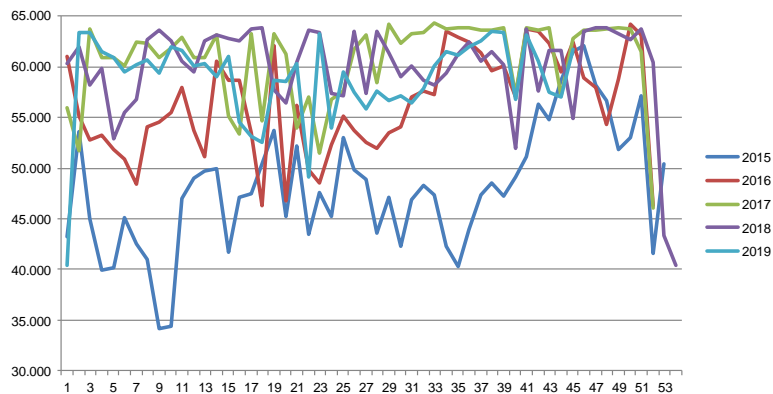

Weekly slaughtering's Danish Crown Essen

Week	2019	2018
1	40.367	56.737
2	63.329	62.716
3	63.408	63.596
4	61.468	62.579
5	60.896	60.584
6	59.523	59.507
7	60.227	62.597
8	60.695	63.178
9	59.326	62.731
10	62.005	62.555
11	61.619	63.673
12	60.030	63.832
13	60.311	57.666
14	59.040	56.402
15	61.006	60.480
16	54.587	63.566
17	53.110	63.393
18	52.555	57.370
19	58.603	57.111
20	58.518	63.484
21	60.282	57.400
22	49.073	63.529
23	63.195	61.383
24	53.936	59.021
25	59.462	60.077
26	57.454	58.620

Week	2019	2018
27	55.853	60.288
28	57.615	61.979
29	56.638	58.152
30	57.069	59.792
31	56.393	52.909
32	57.813	55.428
33	60.073	58.217
34	61.488	59.343
35	61.071	61.192
36	61.898	62.419
37	62.502	60.560
38	63.527	61.439
39	63.325	60.210
40	56.780	51.964
41	63.150	63.697
42	60.543	57.580
43	57.436	61.566
44	56.962	54.946
45	61.664	63.462
46		63.786
47		63.817
48		63.222
49		62.646
50		63.754
51		60.394
52		43.394
53		
Average (week)	58.796	60.191
Total (year)	2.645.825	3.129.943
Change (week)	-2,32%	-0,76%

Best regards
Danish Crown