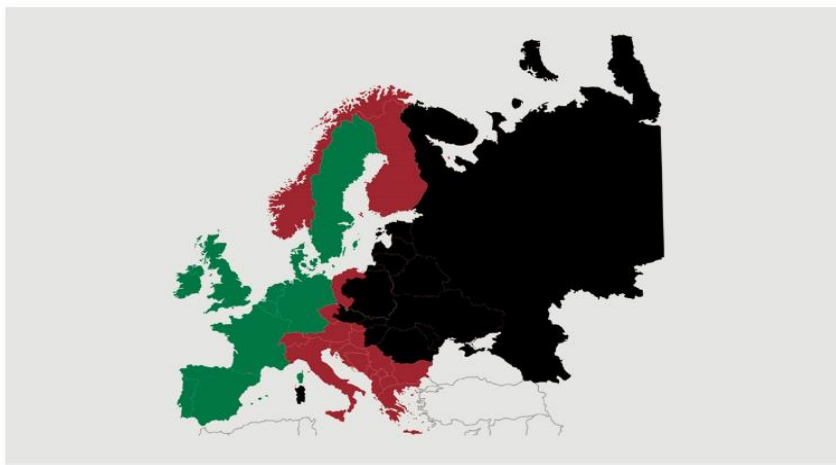

## Weekly slaughtering's Danish Crown Essen

Week	2019	2018
1	40.367	56.737
2	63.329	62.716
3	63.408	63.596
4	61.468	62.579
5	60.896	60.584
6	59.523	59.507
7	60.227	62.597
8	60.695	63.178
9	59.326	62.731
10	62.005	62.555
11	61.619	63.673
12	60.030	63.832
13	60.311	57.666
14	59.040	56.402
15	61.006	60.480
16	54.587	63.566
17	53.110	63.393
18	52.555	57.370
19	58.603	57.111
20	58.518	63.484
21	60.282	57.400
22	49.073	63.529
23	63.195	61.383
24	53.936	59.021
25	59.462	60.077
26	57.454	58.620

Best regards  
Danish Crown

## African swine fever

The EU Commission's reporting system for African swine fever for EU countries and Ukraine has been updated until 10<sup>th</sup> of November.

Country	Period		Year to date		2018	
	October 21 <sup>th</sup> - November 10 <sup>th</sup>		January 1 <sup>st</sup> – November 10 <sup>th</sup>		Pigs	Wild boars
	Pigs	Wild boars	Pigs	Wild boars		
Estonia		3		74		230
Latvia		38	1	304	10	685
Lithuania		32	19	421	51	1.443
Poland		124	48	1.942	109	2.438
Italy			1	26	10	64
Ukraine	1	1	39	11	105	41
Czech Republic						28
Romania	68	40	1.584	560	1.163	170
Hungary		99		1.290		138
Bulgaria	1	12	41	89	1	5
Slovakia		2	11	16		
Serbia			18			
Belgium		1		480		161
<b>Total</b>	<b>70</b>	<b>352</b>	<b>1.762</b>	<b>5.213</b>	<b>1.449</b>	<b>5.403</b>