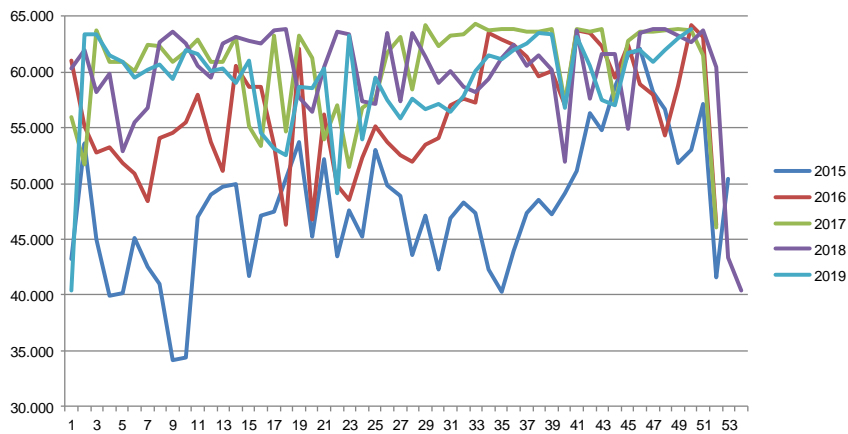

Weekly slaughtering's Danish Crown Essen

Week	2019	2018
1	40.367	56.737
2	63.329	62.716
3	63.408	63.596
4	61.468	62.579
5	60.896	60.584
6	59.523	59.507
7	60.227	62.597
8	60.695	63.178
9	59.326	62.731
10	62.005	62.555
11	61.619	63.673
12	60.030	63.832
13	60.311	57.666
14	59.040	56.402
15	61.006	60.480
16	54.587	63.566
17	53.110	63.393
18	52.555	57.370
19	58.603	57.111
20	58.518	63.484
21	60.282	57.400
22	49.073	63.529
23	63.195	61.383
24	53.936	59.021
25	59.462	60.077
26	57.454	58.620

Week	2019	2018
27	55.853	60.288
28	57.615	61.979
29	56.638	58.152
30	57.069	59.792
31	56.393	52.909
32	57.813	55.428
33	60.073	58.217
34	61.488	59.343
35	61.071	61.192
36	61.898	62.419
37	62.502	60.560
38	63.527	61.439
39	63.325	60.210
40	56.780	51.964
41	63.150	63.697
42	60.543	57.580
43	57.436	61.566
44	56.962	54.946
45	61.664	63.462
46	61.984	63.786
47	60.934	63.817
48	61.976	63.222
49	63.046	62.646
50	63.812	63.754
51		60.394
52		43.394
53		
Average (week)	59.152	60.191
Total (year)	2.957.577	3.129.943
Change (week)	-1,73%	-0,76%

Best regards
Danish Crown