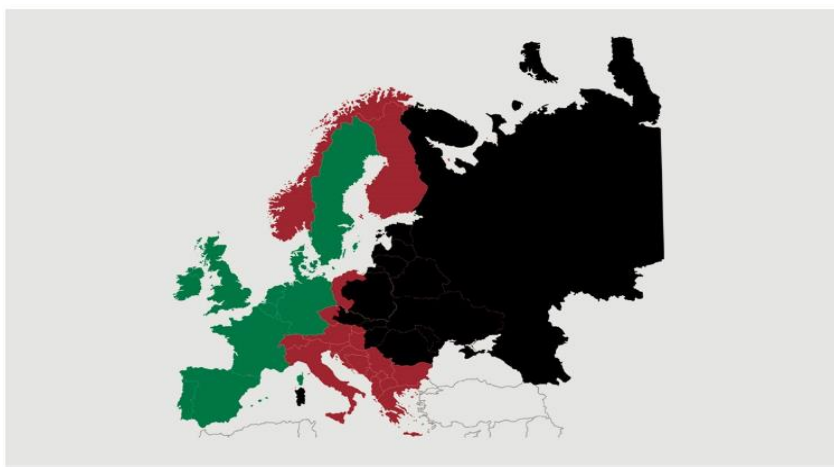

Best regards
Danish Crown

Weekly slaughtering's Danish Crown Essen

Week	2019	2018
1	40.367	56.737
2	63.329	62.716
3	63.408	63.596
4	61.468	62.579
5	60.896	60.584
6	59.523	59.507
7	60.227	62.597
8	60.695	63.178
9	59.326	62.731
10	62.005	62.555
11	61.619	63.673
12	60.030	63.832
13	60.311	57.666
14	59.040	56.402
15	61.006	60.480
16	54.587	63.566
17	53.110	63.393
18	52.555	57.370
19	58.603	57.111
20	58.518	63.484
21	60.282	57.400
22	49.073	63.529
23	63.195	61.383
24	53.936	59.021
25	59.462	60.077
26	57.454	58.620

Best regards
Danish Crown

African swine fever

The EU Commission's reporting system for African swine fever for EU countries and Ukraine has been updated until 8th of December.

Country	Period		Year to date		2018	
	December 1 st - December 8 th		January 1 st – December 8 th		Pigs	Wild boars
	Pigs	Wild boars	Pigs	Wild boars		
Estonia				77		230
Latvia		7	1	349	10	685
Lithuania		5	19	440	51	1.443
Poland		66	48	2.157	109	2.438
Italy		5	1	46	10	64
Ukraine	1		41	11	105	41
Czech Republic						28
Romania	25	15	1.687	624	1.163	170
Hungary		68		1.452		138
Bulgaria		22	41	138	1	5
Slovakia		1	11	19		
Serbia			18			
Belgium		1		481		161
Total	26	190	1.867	5.794	1.449	5.403

Black area: High risk and high readiness
 Red area: High risk
 Green area: Risk

Best regards
 Danish Crown

African swine fever outbreaks in China

Cities/Regions		
Shenyang	Harbin	Great Khinogan Mountains
Zhengzhou	Yunnan	Yulin
Lianyungang	Jinshan	Guigang
Wenzhou	Jiangxi	Chongqing
Xuancheng	Shaanxi	Bome
Wuxi	Heilongjiang	Bayi
Chuzhou	Tongzhou	Gongbo'gyamda
Jiamusi	Linfen	Urumqi
Tongling	Daitongzhuangcun	Hubei
Xilin Gol	Qianshanzhen	Shizhu
Wuhu City	Huxian	Chengmai
Jilin	Dongjiang Avenue	
Songyuan	Yongning	
Gongzhuling	Siyang	
Horqin	Jiangsu	
Hohhot	Suihua	
Yingkou	Guizhou	
Zhaotong	Sanming	
Luotian	Zhuhai	
Baojing	Jinan	
Qingyang	Jinzhou	
Wuxue	Panjin	
Sichuan	Xushui	