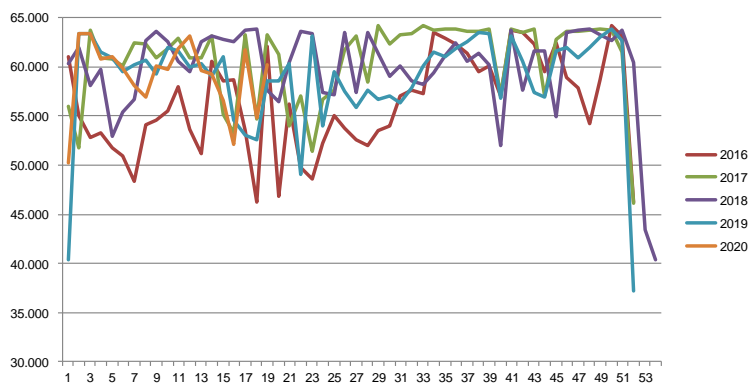

Weekly slaughtering's Danish Crown Essen

Week	2020	2019
1	50209	40.367
2	63378	63.329
3	63402	63.408
4	60747	61.468
5	61019	60.896
6	59845	59.523
7	58095	60.227
8	56897	60.695
9	60033	59.326
10	59724	62.005
11	61817	61.619
12	63130	60.030
13	59585	60.311
14	59247	59.040
15	56629	61.006
16	52081	54.587
17	61680	53.110
18	54760	52.555
19	60222	58.603
20		58.518
21		60.282
22		49.073
23		63.195
24		53.936
25		59.462
26		57.454

Week	2020	2019
27		55.853
28		57.615
29		56.638
30		57.069
31		56.393
32		57.813
33		60.073
34		61.488
35		61.071
36		61.898
37		62.502
38		63.527
39		63.325
40		56.780
41		63.150
42		60.543
43		57.436
44		56.962
45		61.664
46		61.984
47		60.934
48		61.976
49		63.046
50		63.812
51		62.634
52		37.264
Average (week)	59.079	58.798
Total (year)	1.122.500	3.057.475
Change (week)	0,48%	-2,32%

Best regards
Danish Crown