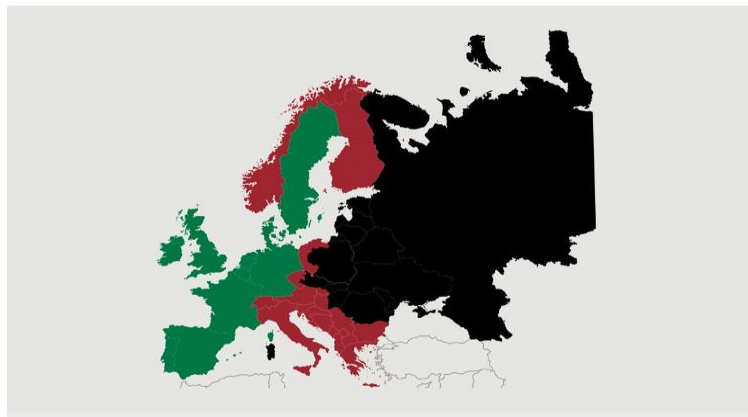

Best regards
Danish Crown

Weekly slaughtering's Danish Crown Essen

Week	2020	2019
1	50209	40.367
2	63378	63.329
3	63402	63.408
4	60747	61.468
5	61019	60.896
6	59845	59.523
7	58095	60.227
8	56897	60.695
9	60033	59.326
10	59724	62.005
11	61817	61.619
12	63130	60.030
13	59585	60.311
14	59247	59.040
15	56629	61.006
16	52081	54.587
17	61680	53.110
18	54760	52.555
19	60222	58.603
20		58.518
21		60.282
22		49.073
23		63.195
24		53.936
25		59.462
26		57.454

Best regards
Danish Crown

African swine fever

The EU Commission's reporting system for African swine fever for EU countries and Ukraine has been updated until 3rd of May.

Country	Period April 26 th - May 3 rd		Year to date January 1 st - May 3 rd		2019		2018	
	Pigs	Wild boars	Pigs	Wild boars	Pigs	Wild boars	Pigs	Wild boars
Estonia				20		80		230
Latvia		4		103	1	369	10	685
Lithuania		3	1	84	19	464	51	1.443
Poland		109	2	2.267	48	2.468	109	2.438
Italy				32	1	60	10	64
Ukraine			5	4	42	11	105	41
Czech Republic								28
Romania	9	14	226	444	1.724	683	1.163	170
Hungary		254		2.192		1.598		138
Bulgaria	1	96	17	304	44	165	1	5
Slovakia		9		87	11	27		
Serbia		1		41	18			
Moldova		1	1	26				
Belgium				3		482		161
Greece			1					
Total	10	491	253	5.607	1.908	6.407	1.449	5.403

Black area: High risk and high readiness

Red area: High risk

Green area: Risk

Best regards
Danish Crown

African swine fever outbreaks in China

Cities/Regions		
Shenyang	Harbin	Great Khinogan Mountains
Zhengzhou	Yunnan	Yulin
Lianyungang	Jinshan	Guigang
Wenzhou	Jiangxi	Chongqing
Xuancheng	Shaanxi	Bome
Wuxi	Heilongjiang	Bayi
Chuzhou	Tongzhou	Gongbo'gyamda
Jiamusi	Linfen	Urumqi
Tongling	Daitongzhuangcun	Hubei
Xilin Gol	Qianshanzhen	Shizhu
Wuhu City	Huxian	Chengmai
Jilin	Dongjiang Avenue	
Songyuan	Yongning	
Gongzhuling	Siyang	
Horqin	Jiangsu	
Hohhot	Suihua	
Yingkou	Guizhou	
Zhaotong	Sanming	
Luotian	Zhuhai	
Baojing	Jinan	
Qingyang	Jinzhou	
Wuxue	Panjin	
Sichuan	Xushui	