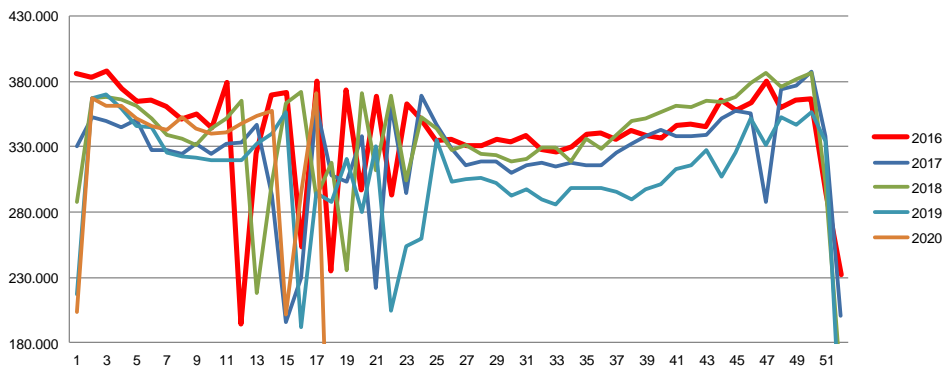

Total killings Denmark (98 % of all slaughtering's)

Week	2020	2019
1	203.768	217.081
2	367.603	367.355
3	361.313	369.764
4	361.348	359.584
5	351.634	346.402
6	345.865	344.954
7	343.499	325.222
8	352.385	322.618
9	344.474	321.585
10	340.237	319.738
11	341.090	319.738
12	348.230	320.260
13	353.750	332.764
14	357.739	340.529
15	202.219	356.482
16	294.576	192.065
17	371.519	295.046
18	317.172	287.427
19		320.386
20		280.362
21		330.707
22		204.819
23		253.658
24		260.157
25		335.424
26		303.516

Week	2020	2019
27		305.588
28		306.207
29		302.079
30		293.137
31		297.507
32		289.400
33		286.044
34		298.781
35		298.500
36		298.972
37		295.801
38		289.367
39		297.225
40		301.453
41		313.505
42		315.497
43		327.400
44		307.094
45		325.911
46		351.608
47		331.687
48		352.773
49		346.580
50		356.984
51		334.560
52		110.631
Average (week)	331.838	306.960
Total (year)	5.641.249	15.961.934

Best regards
Danish Crown