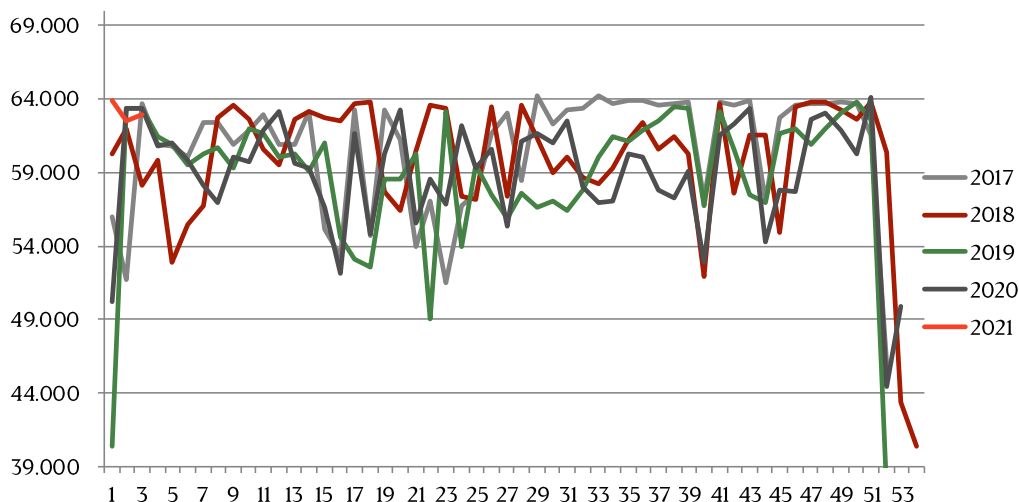

Weekly slaughtering's Danish Crown Essen

Week	2021	2020
1	63856	50.209
2	62474	63.378
3	62901	63.402
4		60.747
5		61.019
6		59.845
7		58.095
8		56.897
9		60.033
10		59.724
11		61.817
12		63.130
13		59.585
14		59.247
15		56.629
16		52.081
17		61.680
18		54.760
19		60.222
20		63.225
21		55.570
22		58.517
23		56.849
24		62.218
25		59.332
26		60.534

Week	2021	2020
27		55.300
28		61.076
29		61.663
30		61.043
31		62.529
32		58.016
33		56.966
34		57.021
35		60.226
36		60.086
37		57.850
38		57.241
39		59.037
40		52.913
41		61.570
42		62.290
43		63.361
44		54.244
45		57.791
46		57.701
47		62.613
48		62.997
49		61.829
50		60.254
51		64.077
52		44.436
53		49.926
Average (week)	63.077	58.921
Total (year)	189.231	3.122.801
Change (week)	7,05%	0,21%

Best regards,
Danish Crown