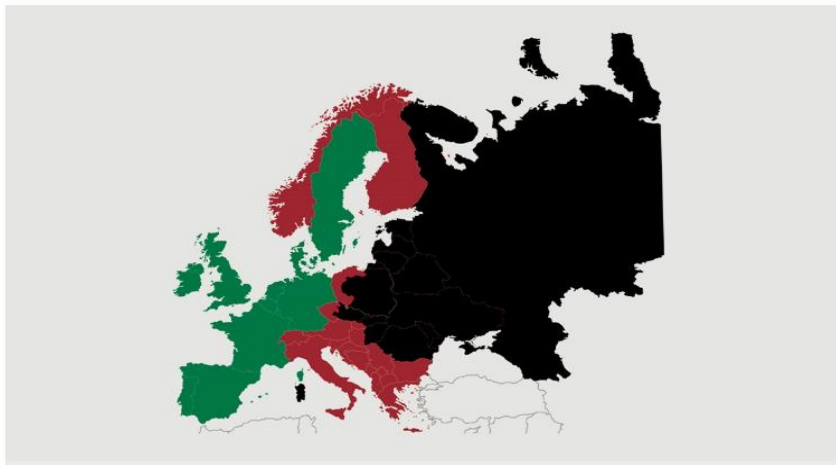

Best regards
Danish Crown

Weekly slaughtering's Danish Crown Essen

Week	2019	2018
1	40.367	56.737
2	63.329	62.716
3	63.408	63.596
4	61.468	62.579
5	60.896	60.584
6	59.523	59.507
7	60.227	62.597
8	60.695	63.178
9	59.326	62.731
10	62.005	62.555
11	61.619	63.673
12	60.030	63.832
13	60.311	57.666
14	59.040	56.402
15	61.006	60.480
16	54.587	63.566
17	53.110	63.393
18	52.555	57.370
19	58.603	57.111
20	58.518	63.484
21	60.282	57.400
22	49.073	63.529
23	63.195	61.383
24	53.936	59.021
25	59.462	60.077
26	57.454	58.620

Best regards
Danish Crown

African swine fever

The EU Commission's reporting system for African swine fever for EU countries and Ukraine has been updated until 15th of December.

Country	Period December 8 th - December 15 th		Year to date January 1 st – December 15 th		2018	
	Pigs	Wild boars	Pigs	Wild boars	Pigs	Wild boars
Estonia				77		230
Latvia		1	1	350	10	685
Lithuania		13	19	453	51	1.443
Poland		94	48	2.251	109	2.438
Italy		1	1	47	10	64
Ukraine	1		42	11	105	41
Czech Republic						28
Romania	17	19	1.704	643	1.163	170
Hungary		22		1.474		138
Bulgaria		15	41	153	1	5
Slovakia		4	11	23		
Serbia			18			
Belgium		1		481		161
Total	18	170	1.885	5.963	1.449	5.403

Black area: High risk and high readiness
 Red area: High risk
 Green area: Risk

Best regards
 Danish Crown

African swine fever outbreaks in China

Cities/Regions		
Shenyang	Harbin	Great Khinogan Mountains
Zhengzhou	Yunnan	Yulin
Lianyungang	Jinshan	Guigang
Wenzhou	Jiangxi	Chongqing
Xuancheng	Shaanxi	Bome
Wuxi	Heilongjiang	Bayi
Chuzhou	Tongzhou	Gongbo'gyamda
Jiamusi	Linfen	Urumqi
Tongling	Daitongzhuangcun	Hubei
Xilin Gol	Qianshanzhen	Shizhu
Wuhu City	Huxian	Chengmai
Jilin	Dongjiang Avenue	
Songyuan	Yongning	
Gongzhuling	Siyang	
Horqin	Jiangsu	
Hohhot	Suihua	
Yingkou	Guizhou	
Zhaotong	Sanming	
Luotian	Zhuhai	
Baojing	Jinan	
Qingyang	Jinzhou	
Wuxue	Panjin	
Sichuan	Xushui	