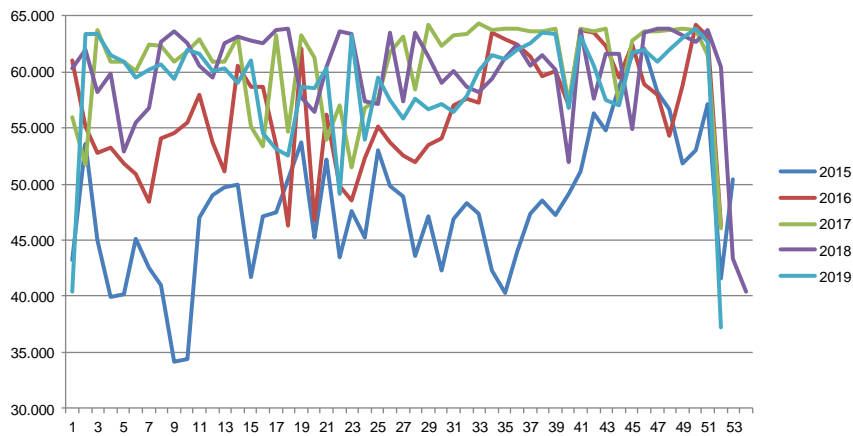

Weekly slaughtering's Danish Crown Essen

Week	2019	2018
1	40.367	56.737
2	63.329	62.716
3	63.408	63.596
4	61.468	62.579
5	60.896	60.584
6	59.523	59.507
7	60.227	62.597
8	60.695	63.178
9	59.326	62.731
10	62.005	62.555
11	61.619	63.673
12	60.030	63.832
13	60.311	57.666
14	59.040	56.402
15	61.006	60.480
16	54.587	63.566
17	53.110	63.393
18	52.555	57.370
19	58.603	57.111
20	58.518	63.484
21	60.282	57.400
22	49.073	63.529
23	63.195	61.383
24	53.936	59.021
25	59.462	60.077
26	57.454	58.620

Week	2019	2018
27	55.853	60.288
28	57.615	61.979
29	56.638	58.152
30	57.069	59.792
31	56.393	52.909
32	57.813	55.428
33	60.073	58.217
34	61.488	59.343
35	61.071	61.192
36	61.898	62.419
37	62.502	60.560
38	63.527	61.439
39	63.325	60.210
40	56.780	51.964
41	63.150	63.697
42	60.543	57.580
43	57.436	61.566
44	56.962	54.946
45	61.664	63.462
46	61.984	63.786
47	60.934	63.817
48	61.976	63.222
49	63.046	62.646
50	63.812	63.754
51	62.634	60.394
52	37.264	43.394
53		
Average (week)	58.798	60.191
Total (year)	3.057.475	3.129.943
Change (week)	-2,32%	-0,76%

Best regards
Danish Crown