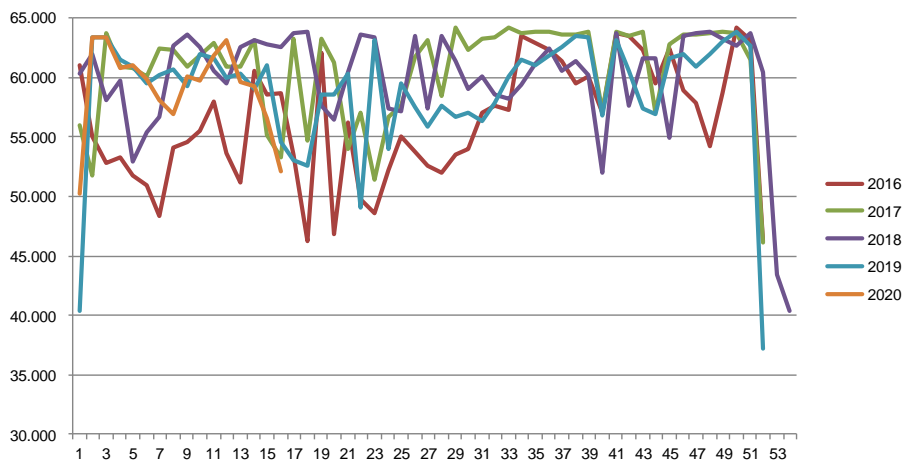

Weekly slaughtering's Danish Crown Essen

Week	2020	2019
1	50209	40.367
2	63378	63.329
3	63402	63.408
4	60747	61.468
5	61019	60.896
6	59845	59.523
7	58095	60.227
8	56897	60.695
9	60033	59.326
10	59724	62.005
11	61817	61.619
12	63130	60.030
13	59585	60.311
14	59247	59.040
15	56629	61.006
16	52081	54.587
17		53.110
18		52.555
19		58.603
20		58.518
21		60.282
22		49.073
23		63.195
24		53.936
25		59.462
26		57.454

Week	2020	2019
27		55.853
28		57.615
29		56.638
30		57.069
31		56.393
32		57.813
33		60.073
34		61.488
35		61.071
36		61.898
37		62.502
38		63.527
39		63.325
40		56.780
41		63.150
42		60.543
43		57.436
44		56.962
45		61.664
46		61.984
47		60.934
48		61.976
49		63.046
50		63.812
51		62.634
52		37.264
Average (week)	59.115	58.798
Total (year)	945.838	3.057.475
Change (week)	0,54%	-2,32%

Best regards
Danish Crown