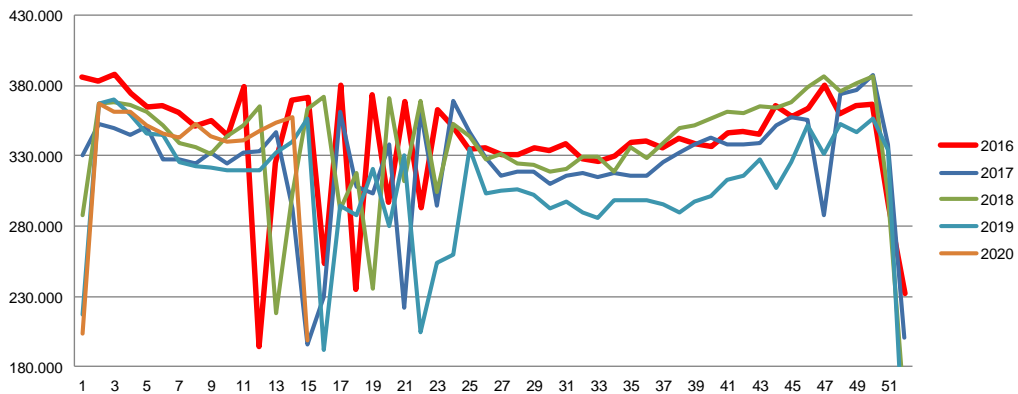

Total killings Denmark (98 % of all slaughtering's)

Week	2020	2019
1	203.768	217.081
2	367.603	367.355
3	361.313	369.764
4	361.348	359.584
5	351.634	346.402
6	345.865	344.954
7	343.499	325.222
8	352.385	322.618
9	344.474	321.585
10	340.237	319.738
11	341.090	319.738
12	348.230	320.260
13	353.750	332.764
14	357.683	340.529
15	198.980	356.482
16		192.065
17		295.046
18		287.427
19		320.386
20		280.362
21		330.707
22		204.819
23		253.658
24		260.157
25		335.424
26		303.516

Week	2020	2019
27		305.588
28		306.207
29		302.079
30		293.137
31		297.507
32		289.400
33		286.044
34		298.781
35		298.500
36		298.972
37		295.801
38		289.367
39		297.225
40		301.453
41		313.505
42		315.497
43		327.400
44		307.094
45		325.911
46		351.608
47		331.687
48		352.773
49		346.580
50		356.984
51		334.560
52		110.631
Average (week)	331.457	306.960
Total (year)	4.971.859	15.961.934

Best regards
Danish Crown