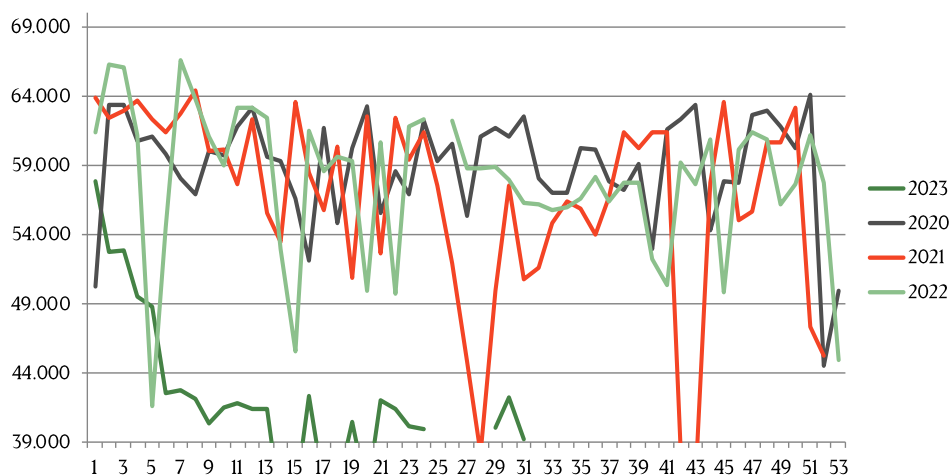

Weekly slaughtering's Danish Crown Essen

Week	2023	2022
1	57.867	61.376
2	52709	66.279
3	52844	66.098
4	49.518	61.128
5	48762	41543
6	42.464	54.500
7	42.706	66.544
8	42106	63.797
9	40341	61.020
10	41433	59.030
11	41.726	63.200
12	41.316	63.180
13	41381	62.414
14	34205	52.963
15	35043	45.486
16	42248	61.518
17	35631	58.538
18	35.664	59.614
19	40.401	59.301
20	35.179	49.923
21	41.975	60.634
22	41.390	49.660
23	40.132	61.778
24	39.901	62.361
25		
26		62.168

Week		
27		58.795
28		58.856
29	39997	57.990
30	42.192	56.234
31	39.192	56.165
32		55.716
33		55.985
34		56.548
35		58.154
36		56.373
37		57.704
38		57.691
39		52.245
40		50.297
41		59.149
42		57.650
43		60.840
44		49.755
45		60.156
46		61.330
47		60.860
48		56.192
49		57.575
50		61.188
51		57.719
52		44.890
53		
Average (week)		
Total (year)		
Change (week)		

Best regards,
Danish Crown