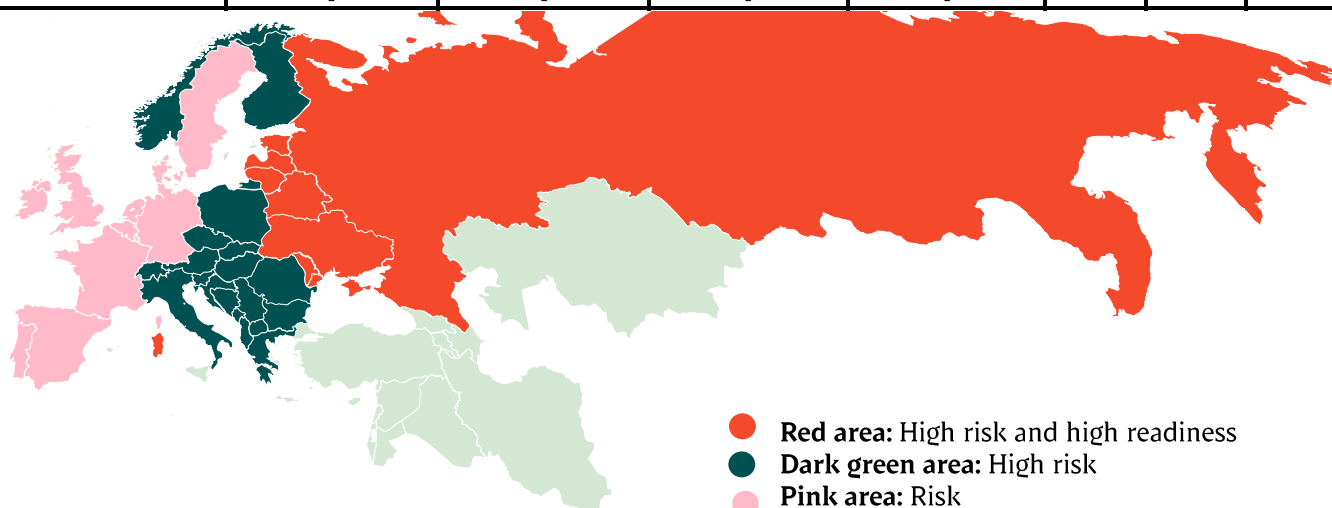

Week		
27		58.795
28		58.856
29	39997	57.990
30	42.192	56.234
31	39.192	56.165
32		55.716
33		55.985
34		56.548
35		58.154
36		56.373
37		57.704
38		57.691
39		52.245
40		50.297
41		59.149
42		57.650
43		60.840
44		49.755
45		60.156
46		61.330
47		60.860
48		56.192
49		57.575
50		61.188
51		57.719
52		44.890
53		
Average (week)		
Total (year)		
Change (week)		

Best regards,
Danish Crown

African swine fever

The EU Commission's reporting system for African swine fever for EU countries and Ukraine has been updated until 24th of July.

Country	Period July 9th- July 22nd 2023		Year to date January 1 st - July 22nd		2022		2021	
	Piġs	Wild boars	Piġs	Wild boars	Piġs	Wild boars	Piġs	Wild boars
Estonia	1	3	1	25		57	1	0
Latvia	4	87	5	290	6	913	2	3
Lithuania	1	15	3	215	16	302		2
Poland	6	58	16	1.994	14	2.152	124	3
Italy (Sardinia)		27	6	736	4	277	1	
Ukraine	3	1	6	6	7	2	13	
Czech Republic		16		44		1		
Romania	113	6	259	223	329	465	1.648	1
Hungary		7		325		550		2
Bulgaria	1	1	1	121	2	387	6	3
Slovakia		12		490	5	550	11	1
Serbia	80	7	280	194	107	146	33	
Moldova			15	6	14	3	1	
Bosnia-Hercegovina	163	1	186	1				
Croatia	81	2	112	3				
Nordmakedonien	2	5	4	21	30	9		
Kosovo	1	1	1	1				

Best regards,

Danish Crown

African swine fever outbreaks in China

Cities/Regions		
Shenyang	Harbin	Great Khinogan Mountains
Zhengzhou	Yunnan	Yulin
Lianyungang	Jinshan	Guigang
Wenzhou	Jiangxi	Chongqing
Xuancheng	Shaanxi	Bome
Wuxi	Heilongjiang	Bayi
Chuzhou	Tongzhou	Gongbo'gyamda
Jiamusi	Linfen	Urumqi
Tongling	Daitongzhuangcun	Hubei
Xilin Gol	Qianshanzhen	Shizhu
Wuhu City	Huxian	Chengmai
Jilin	Dongjiang Avenue	
Songyuan	Yongning	
Gongzhuling	Siyang	
Horgin	Jiangsu	
Hohhot	Suihua	
Yingkou	Guizhou	
Zhaotong	Sanming	
Luotian	Zhuhai	
Baojing	Jinan	
Qingyang	Jinzhou	
Wuxue	Panjin	
Sichuan	Xushui	