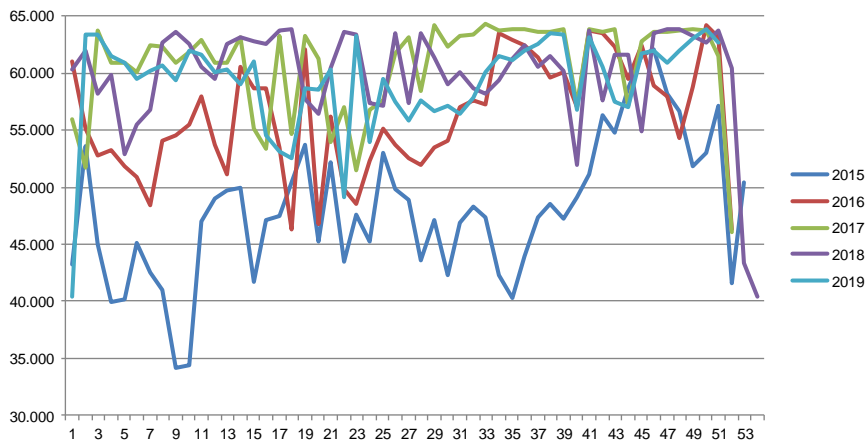

Weekly slaughtering's Danish Crown Essen

Week	2019	2018
1	40.367	56.737
2	63.329	62.716
3	63.408	63.596
4	61.468	62.579
5	60.896	60.584
6	59.523	59.507
7	60.227	62.597
8	60.695	63.178
9	59.326	62.731
10	62.005	62.555
11	61.619	63.673
12	60.030	63.832
13	60.311	57.666
14	59.040	56.402
15	61.006	60.480
16	54.587	63.566
17	53.110	63.393
18	52.555	57.370
19	58.603	57.111
20	58.518	63.484
21	60.282	57.400
22	49.073	63.529
23	63.195	61.383
24	53.936	59.021
25	59.462	60.077
26	57.454	58.620

Week	2019	2018
27	55.853	60.288
28	57.615	61.979
29	56.638	58.152
30	57.069	59.792
31	56.393	52.909
32	57.813	55.428
33	60.073	58.217
34	61.488	59.343
35	61.071	61.192
36	61.898	62.419
37	62.502	60.560
38	63.527	61.439
39	63.325	60.210
40	56.780	51.964
41	63.150	63.697
42	60.543	57.580
43	57.436	61.566
44	56.962	54.946
45	61.664	63.462
46	61.984	63.786
47	60.934	63.817
48	61.976	63.222
49	63.046	62.646
50	63.812	63.754
51	62.634	60.394
52		43.394
53		
Average (week)	59.220	60.191
Total (year)	3.020.211	3.129.943
Change (week)	-1,61%	-0,76%

Best regards
Danish Crown