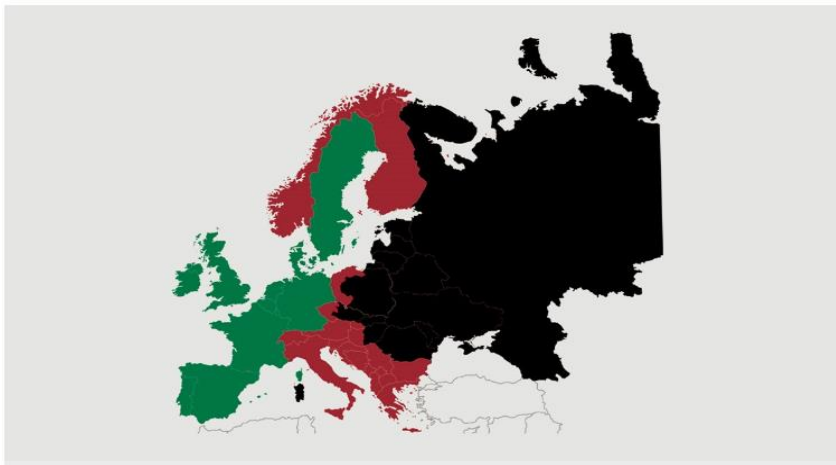

## Weekly slaughtering's Danish Crown Essen

Week	2019	2018
1	40.367	56.737
2	63.329	62.716
3	63.408	63.596
4	61.468	62.579
5	60.896	60.584
6	59.523	59.507
7	60.227	62.597
8	60.695	63.178
9	59.326	62.731
10	62.005	62.555
11	61.619	63.673
12	60.030	63.832
13	60.311	57.666
14	59.040	56.402
15	61.006	60.480
16	54.587	63.566
17	53.110	63.393
18	52.555	57.370
19	58.603	57.111
20	58.518	63.484
21	60.282	57.400
22	49.073	63.529
23	63.195	61.383
24	53.936	59.021
25	59.462	60.077
26	57.454	58.620

Week	2019	2018
27	55.853	60.288
28	57.615	61.979
29	56.638	58.152
30	57.069	59.792
31	56.393	52.909
32	57.813	55.428
33	60.073	58.217
34	61.488	59.343
35	61.071	61.192
36	61.898	62.419
37	62.502	60.560
38	63.527	61.439
39	63.325	60.210
40	56.780	51.964
41	63.150	63.697
42	60.543	57.580
43	57.436	61.566
44	56.962	54.946
45	61.664	63.462
46	61.984	63.786
47	60.934	63.817
48	61.976	63.222
49	63.046	62.646
50	63.812	63.754
51	62.634	60.394
52		43.394
53		
<b>Average (week)</b>	59.220	60.191
<b>Total (year)</b>	3.020.211	3.129.943
<b>Change (week)</b>	-1,61%	-0,76%

Best regards  
Danish Crown

## African swine fever

The EU Commission's reporting system for African swine fever for EU countries and Ukraine has been updated until 15<sup>th</sup> of December.

Country	Period December 8 <sup>th</sup> - December 15 <sup>th</sup>		Year to date January 1 <sup>st</sup> – December 15 <sup>th</sup>		2018	
	Pigs	Wild boars	Pigs	Wild boars	Pigs	Wild boars
Estonia				77		230
Latvia		1	1	350	10	685
Lithuania		13	19	453	51	1.443
Poland		94	48	2.251	109	2.438
Italy		1	1	47	10	64
Ukraine	1		42	11	105	41
Czech Republic						28
Romania	17	19	1.704	643	1.163	170
Hungary		22		1.474		138
Bulgaria		15	41	153	1	5
Slovakia		4	11	23		
Serbia			18			
Belgium		1		481		161
<b>Total</b>	<b>18</b>	<b>170</b>	<b>1.885</b>	<b>5.963</b>	<b>1.449</b>	<b>5.403</b>