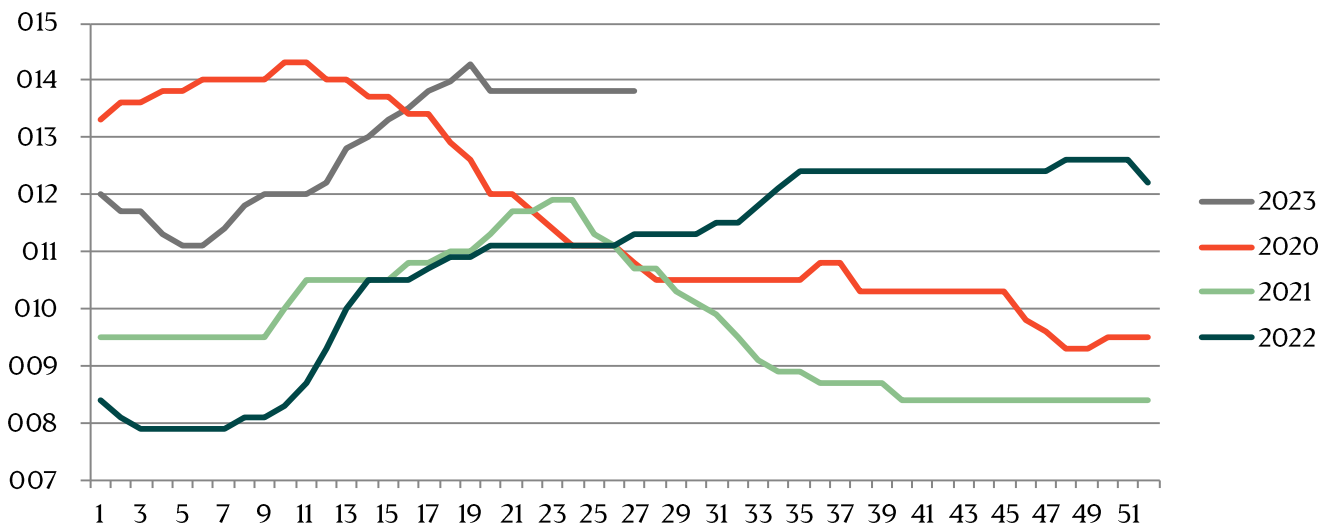

Weekly pig price – Danish Crown

Week	2023	2022
1	12	8,4
2	11,7	8,1
3	11,7	7,9
4	11,3	7,9
5	11,1	7,9
6	11,1	7,9
7	11,4	7,9
8	11,8	8,1
9	12	8,1
10	12	8,3
11	12	8,7
12	12,2	9,3
13	12,8	10
14	13	10,5
15	13,3	10,5
16	13,5	10,5
17	13,8	10,7
18	13,97	10,9
19	14,29	10,9
20	13,8	11,1
21	13,8	11,1
22	13,8	11,1
23	13,8	11,1
24	13,8	11,1
25	13,8	11,1
26	13,8	11,1

Week	2023	2022
27	13,8	11,3
28		11,3
29		11,3
30		11,3
31		11,5
32		11,5
33		11,8
34		12,1
35		12,4
36		12,4
37		12,4
38		12,4
39		12,4
40		12,4
41		12,4
42		12,4
43		12,4
44		12,4
45		12,4
46		12,4
47		12,4
48		12,6
49		12,6
50		12,6
51		12,6
52		12,2
Average (week)		

Best regards,
Danish Crown