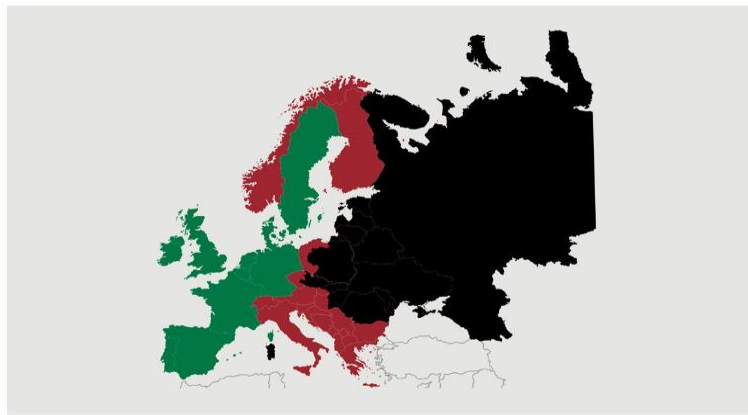

Best regards
Danish Crown

Weekly slaughtering's Danish Crown Essen

Week	2020	2019
1	50.209	40.367
2	63.378	63.329
3	63.402	63.408
4	60.747	61.468
5	61.019	60.896
6	59.845	59.523
7	58.095	60.227
8	56.897	60.695
9	60.033	59.326
10	59.724	62.005
11	61.817	61.619
12	63.130	60.030
13	59.585	60.311
14	59.247	59.040
15	56.629	61.006
16	52.081	54.587
17	61.680	53.110
18	54.760	52.555
19	60.222	58.603
20	63.225	58.518
21	55.570	60.282
22	58.517	49.073
23	56.849	63.195
24	62.218	53.936
25	59.332	59.462
26	60.534	57.454

Best regards
Danish Crown

African swine fever

The EU Commission's reporting system for African swine fever for EU countries and Ukraine has been updated until 26th of July.

Country	Period July 20 th - July 26 th		Year to date January 1 st - July 26 th		2019		2018	
	Pigs	Wild boars	Pigs	Wild boars	Pigs	Wild boars	Pigs	Wild boars
Estonia		3		34		80		230
Latvia		7	3	171	1	369	10	685
Lithuania		8	1	141	19	464	51	1.443
Poland	7	36	14	2.891	48	2.468	109	2.438
Italy				32	1	60	10	64
Ukraine	1		9	4	42	11	105	41
Czech Republic								28
Romania	20	15	368	578	1.724	683	1.163	170
Hungary		80		3.182		1.598		138
Bulgaria		8	17	364	44	165	1	5
Slovakia		6	1	132	11	27		
Serbia			12	41	18			
Moldova			1	30				
Belgium				3		482		161
Greece								
Total	28	163	426	7.603	1.908	6.407	1.449	5.403

Black area: High risk and high readiness

Red area: High risk

Green area: Risk

Best regards
Danish Crown

African swine fever outbreaks in China

Cities/Regions		
Shenyang	Harbin	Great Khinogan Mountains
Zhengzhou	Yunnan	Yulin
Lianyungang	Jinshan	Guigang
Wenzhou	Jiangxi	Chongqing
Xuancheng	Shaanxi	Bome
Wuxi	Heilongjiang	Bayi
Chuzhou	Tongzhou	Gongbo'gyamda
Jiamusi	Linfen	Urumqi
Tongling	Daitongzhuangcun	Hubei
Xilin Gol	Qianshanzhen	Shizhu
Wuhu City	Huxian	Chengmai
Jilin	Dongjiang Avenue	
Songyuan	Yongning	
Gongzhuling	Siyang	
Horqin	Jiangsu	
Hohhot	Suihua	
Yingkou	Guizhou	
Zhaotong	Sanming	
Luotian	Zhuhai	
Baojing	Jinan	
Qingyang	Jinzhou	
Wuxue	Panjin	
Sichuan	Xushui	