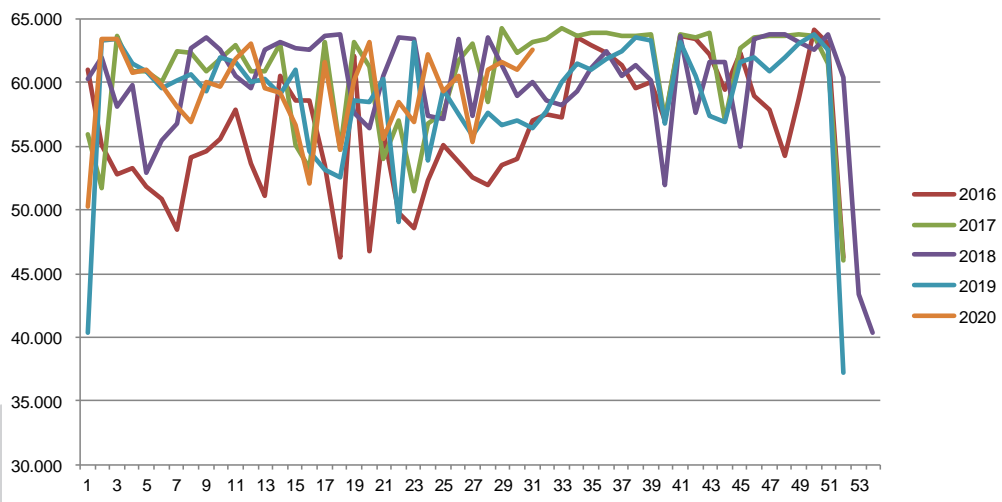

Weekly slaughtering's Danish Crown Essen

Week	2020	2019
1	50.209	40.367
2	63.378	63.329
3	63.402	63.408
4	60.747	61.468
5	61.019	60.896
6	59.845	59.523
7	58.095	60.227
8	56.897	60.695
9	60.033	59.326
10	59.724	62.005
11	61.817	61.619
12	63.130	60.030
13	59.585	60.311
14	59.247	59.040
15	56.629	61.006
16	52.081	54.587
17	61.680	53.110
18	54.760	52.555
19	60.222	58.603
20	63.225	58.518
21	55.570	60.282
22	58.517	49.073
23	56.849	63.195
24	62.218	53.936
25	59.332	59.462
26	60.534	57.454

Week	2020	2019
27	55.300	55.853
28	61.076	57.615
29	61.663	56.638
30	61.043	57.069
31	62.529	56.393
32		57.813
33		60.073
34		61.488
35		61.071
36		61.898
37		62.502
38		63.527
39		63.325
40		56.780
41		63.150
42		60.543
43		57.436
44		56.962
45		61.664
46		61.984
47		60.934
48		61.976
49		63.046
50		63.812
51		62.634
52		37.264
Average (week)	59.366	58.798
Total (year)	1.840.356	3.057.475
Change (week)	0,97%	-2,32%

Best regards
Danish Crown