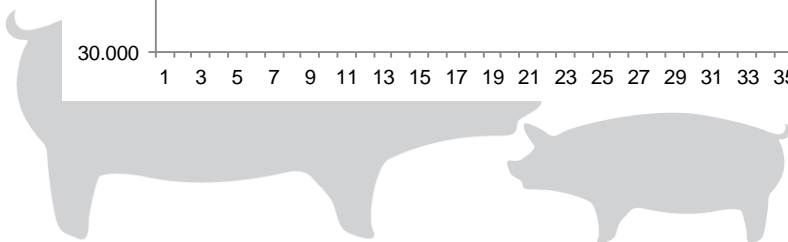

Weekly slaughtering's Danish Crown Essen

Week	2018	2017	2016
1	56.737	55.941	61.008
2	62.716	51.750	55.082
3	63.596	63.697	52.807
4	62.579	60.900	53.237
5	60.584	60.849	51.815
6	59.507	60.034	50.912
7	62.597	62.439	48.411
8	63.178	62.356	54.099
9	62.731	60.854	54.564
10	62.555	61.852	55.520
11	63.673	62.925	57.931
12	63.832	60.855	53.690
13	57.666	60.885	51.129
14	56.402	63.124	60.589
15	60.480	55.147	58.608
16	63.566	53.305	58.646
17	63.393	63.211	53.508
18	57.370	54.697	46.260
19	57.111	63.208	62.129
20	63.484	61.278	46.814
21	57.400	53.958	56.222
22	63.529	57.051	49.798
23	61.383	51.432	48.579
24	59.021	56.730	52.277
25	60.077	57.586	55.088
26	58.620	61.698	53.747

Week	2018	2017	2016
27	60.288	63.096	52.567
28	61.979	58.468	51.977
29	58.152	64.235	53.498
30	59.792	62.340	54.009
31	52.909	63.228	57.008
32	55.428	63.406	57.569
33	58.217	64.249	57.230
34	59.343	63.679	63.500
35	61.192	63.894	62.909
36	62.419	63.887	62.374
37		63.630	61.328
38		63.653	59.540
39		63.847	60.082
40		57.194	57.049
41		63.846	63.693
42		63.544	63.445
43		63.895	62.265
44		57.086	59.466
45		62.761	62.394
46		63.598	58.916
47		63.642	57.902
48		63.704	54.257
49		63.813	58.725
50		63.709	64.147
51		61.524	63.091
52		46.076	46.280
53			
Average (week)	60.375	60.649	56.302
Total (year)	2.173.506	3.153.766	2.927.691
Change (week)	-0,45%	7,72%	17,23%

Best regards
Danish Crown