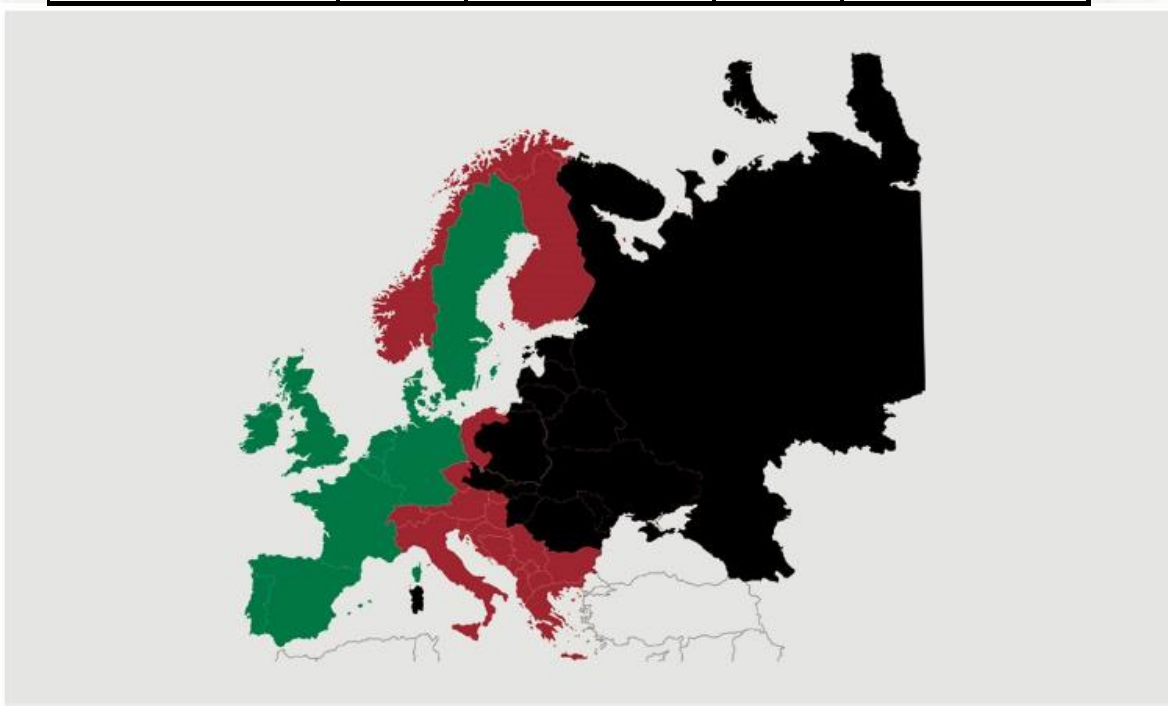

Jan.- June 2017

	Total
Germany	280.312
Poland	143.072
UK	99.214
Italy	60.692
Sweden	17.128
Netherlands	14.542
France	9.338
Spain	7.911
Other EU countries	42.835
<b>EU total</b>	<b>675.043</b>
China	122.586
Japan	57.610
Australia	21.642
USA	17.596
South Korea	8.153
Taiwan	7.617
Philippines	4.027
Hong Kong	2.836
Singapore	1.773
Other 3. countries	19.686
<b>3. countries total</b>	<b>263.532</b>
<b>Export total</b>	<b>938.574</b>

Best regards  
Danish Crown

## African swine fever

The EU Commission's reporting system for African swine fever for EU countries and Ukraine has been updated until 2<sup>nd</sup> of September

Country	Period		Year to date	
	August 26 <sup>th</sup> - September 2 <sup>nd</sup>		January 1 <sup>st</sup> – September 2 <sup>nd</sup>	
	Pigs	Wild boars	Pigs	Wild boars
Estonia				192
Latvia		11	10	517
Lithuania	2	7	49	1184
Poland	2	29	105	1862
Italy			3	24
Ukraine	4		75	36
Czech Republic				28
Romania	25	3	808	29
Hungary		1		33