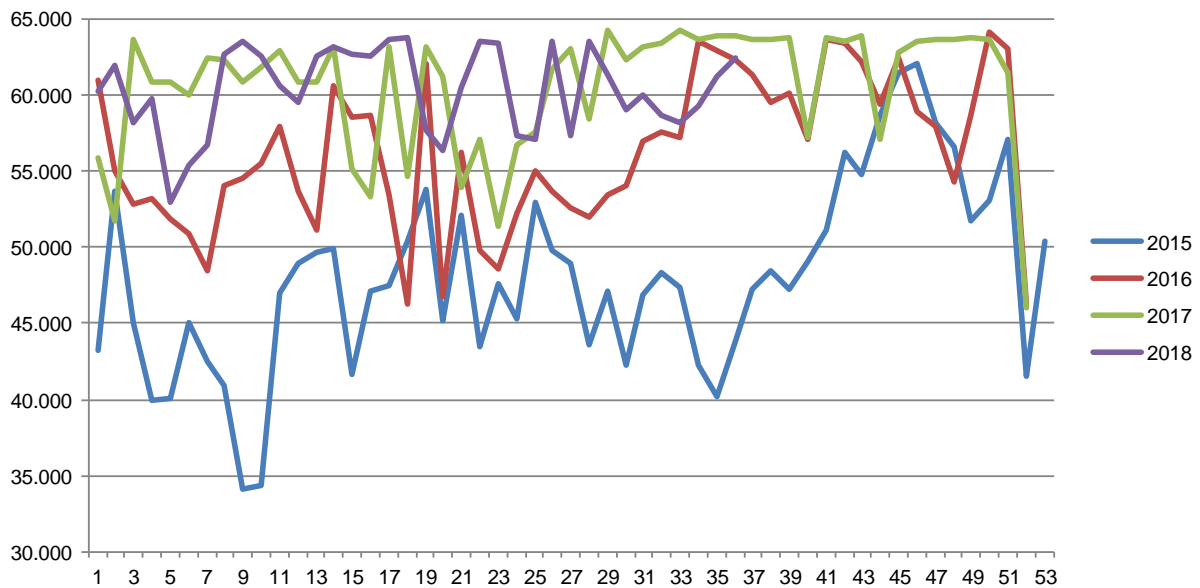

Weekly slaughtering's Danish Crown Essen

Week	2018	2017	2016
1	56.737	55.941	61.008
2	62.716	51.750	55.082
3	63.596	63.697	52.807
4	62.579	60.900	53.237
5	60.584	60.849	51.815
6	59.507	60.034	50.912
7	62.597	62.439	48.411
8	63.178	62.356	54.099
9	62.731	60.854	54.564
10	62.555	61.852	55.520
11	63.673	62.925	57.931
12	63.832	60.855	53.690
13	57.666	60.885	51.129
14	56.402	63.124	60.589
15	60.480	55.147	58.608
16	63.566	53.305	58.646
17	63.393	63.211	53.508
18	57.370	54.697	46.260
19	57.111	63.208	62.129
20	63.484	61.278	46.814
21	57.400	53.958	56.222
22	63.529	57.051	49.798
23	61.383	51.432	48.579
24	59.021	56.730	52.277
25	60.077	57.586	55.088
26	58.620	61.698	53.747

Week	2018	2017	2016
27	60.288	63.096	52.567
28	61.979	58.468	51.977
29	58.152	64.235	53.498
30	59.792	62.340	54.009
31	52.909	63.228	57.008
32	55.428	63.406	57.569
33	58.217	64.249	57.230
34	59.343	63.679	63.500
35	61.192	63.894	62.909
36	62.419	63.887	62.374
37		63.630	61.328
38		63.653	59.540
39		63.847	60.082
40		57.194	57.049
41		63.846	63.693
42		63.544	63.445
43		63.895	62.265
44		57.086	59.466
45		62.761	62.394
46		63.598	58.916
47		63.642	57.902
48		63.704	54.257
49		63.813	58.725
50		63.709	64.147
51		61.524	63.091
52		46.076	46.280
53			
Average (week)	60.375	60.649	56.302
Total (year)	2.173.506	3.153.766	2.927.691
Change (week)	-0,45%	7,72%	17,23%

Best regards
Danish Crown