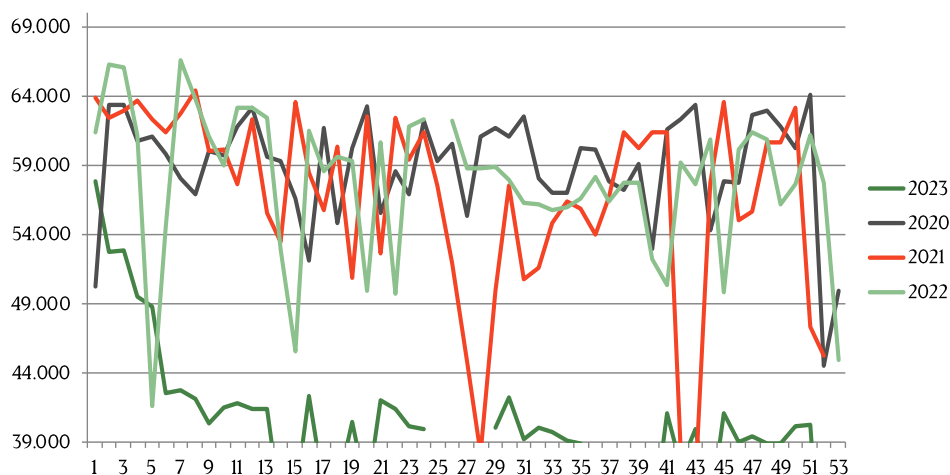

Weekly slaughtering's Danish Crown Essen

Week	2024	2023
1	33.508	57.867
2	39.696	52709
3	39.963	52844
4	40.949	49.518
5	40.523	48762
6	51.122	42.464
7	51.181	42.706
8	51.721	42106
9	51.663	40341
10	50.959	41433
11	52.025	41.726
12	52.015	41.316
13	44.149	41381
14	43.431	34205
15	53.283	35043
16	54.081	42248
17	56.088	35631
18	47.023	35.664
19	47.125	40.401
20	58.496	35.179
21	44.650	41.975
22	56.827	41.390
23	56.158	40.132
24	56.648	39.901
25	54.839	
26	54.503	

Week		
27	57.656	
28	54.305	
29	54.413	39997
30	53.827	42.192
31	55.107	39.192
32	51.698	40.034
33	56.257	39.660
34	56.773	39.096
35	57.174	38.859
36	57.174	35.620
37	55.645	37.145
38	55.782	37.378
39		38.164
40	49.061	32.749
41		41.020
42		37.240
43		39.895
44		33.918
45		41.021
46		38.912
47		39.347
48		38.856
49		38.879
50		40.133
51		40248
52		26.124
53		
Average (week)		
Total (year)		
Change (week)		

Best regards,
Danish Crown