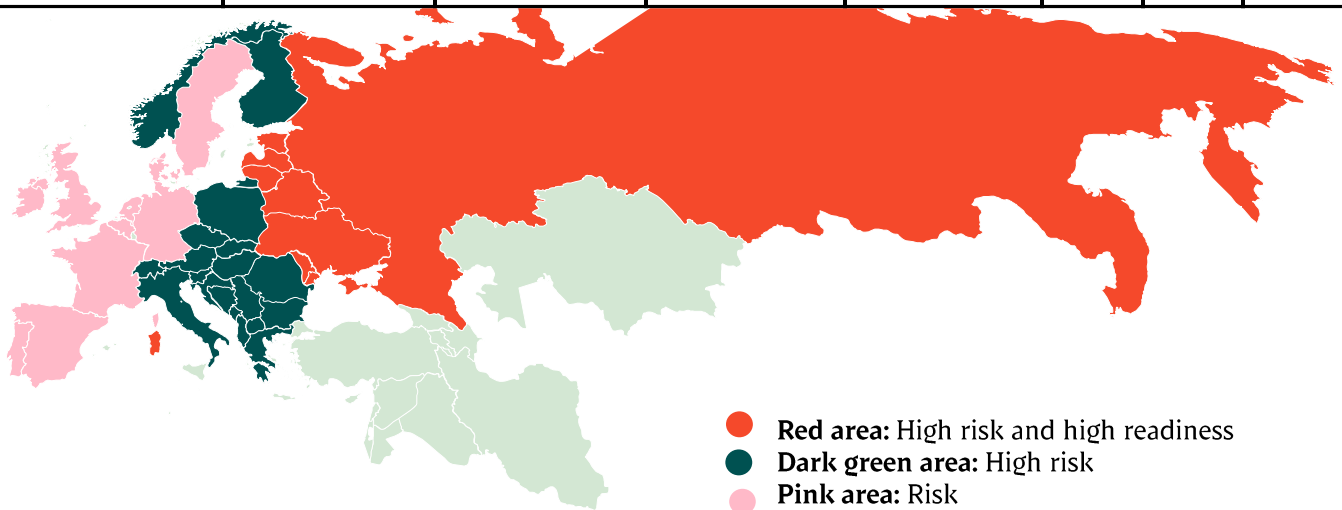

| Week | | |
|-----------------------|--------|--------|
| 27 | 57.656 | |
| 28 | 54.305 | |
| 29 | 54.413 | 39997 |
| 30 | 53.827 | 42.192 |
| 31 | 55.107 | 39.192 |
| 32 | 51.698 | 40.034 |
| 33 | 56.257 | 39.660 |
| 34 | 56.773 | 39.096 |
| 35 | 57.174 | 38.859 |
| 36 | 57.174 | 35.620 |
| 37 | 55.645 | 37.145 |
| 38 | 55.782 | 37.378 |
| 39 | | 38.164 |
| 40 | 49.061 | 32.749 |
| 41 | | 41.020 |
| 42 | | 37.240 |
| 43 | | 39.895 |
| 44 | | 33.918 |
| 45 | | 41.021 |
| 46 | | 38.912 |
| 47 | | 39.347 |
| 48 | | 38.856 |
| 49 | | 38.879 |
| 50 | | 40.133 |
| 51 | | 40248 |
| 52 | | 26.124 |
| 53 | | |
| Average (week) | | |
| Total (year) | | |
| Change (week) | | |

Best regards,
Danish Crown

African swine fever

The EU Commission's reporting system for African swine fever for EU countries and Ukraine has been updated until 24th of July.

| Country | Period | | Year to date | | 2023 | | 2022 | |
|--------------------|----------------------------|---|--------------------------|-------|-------|------------|------|------|
| | Sep. 12th - Sep. 18th 2024 | | Jan.1st - Sep. 18th 2024 | | Piġs | Wild boars | Piġs | W bo |
| Estonia | | 1 | | 14 | 2 | 53 | | |
| Latvia | | 6 | 6 | 647 | 8 | 730 | 6 | 9 |
| Lithuania | 1 | 4 | 7 | 446 | 3 | 439 | 16 | 3 |
| Poland | | 7 | 44 | 1.401 | 30 | 2.744 | 14 | 2 |
| Italy (Sardinia) | | | 29 | 1.144 | 17 | 1.047 | 4 | 2 |
| Ukraine | 2 | | 59 | 12 | 37 | 9 | 7 | |
| Czech Republic | | | | 27 | | 56 | | |
| Romania | 1 | 1 | 155 | 118 | 740 | 292 | 329 | 4 |
| Hungary | | 2 | | 285 | | 407 | | 5 |
| Bulgaria | | | 1 | 97 | 3 | 322 | 2 | 3 |
| Slovakia | | | 1 | 111 | | 546 | 5 | 5 |
| Serbia | | | 261 | 88 | 991 | 213 | 107 | 1 |
| Moldova | 1 | | 11 | 6 | 19 | | | |
| Montenegro | | | | 1 | | 6 | 14 | |
| Bosnia-Hercegovina | | | 30 | 36 | 1.508 | 22 | | |
| Croatia | | | 6 | 38 | 1.124 | 11 | | |
| Nordmakedonien | | | 3 | 39 | 15 | 41 | 30 | |