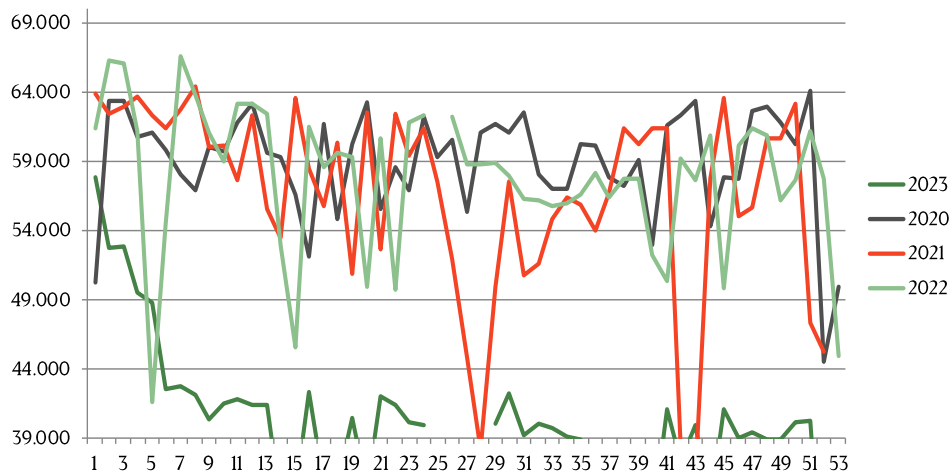

Weekly slaughtering's Danish Crown Essen

Week	2024	2023
1	33.508	57.867
2	39.696	52709
3	39.963	52844
4	40.949	49.518
5	40.523	48762
6	51.122	42.464
7	51.181	42.706
8	51.721	42106
9	51.663	40341
10	50.959	41433
11	52.025	41.726
12	52.015	41.316
13	44.149	41381
14	43.431	34205
15	53.283	35043
16	54.081	42248
17	56.088	35631
18	47.023	35.664
19	47.125	40.401
20	58.496	35.179
21	44.650	41.975
22	56.827	41.390
23	56.158	40.132
24	56.648	39.901
25	54.839	
26	54.503	

Week		
27		
28		
29		39997
30		42.192
31		39.192
32		40.034
33		39.660
34		39.096
35		38.859
36		35.620
37		37.145
38		37.378
39		38.164
40		32.749
41		41.020
42		37.240
43		39.895
44		33.918
45		41.021
46		38.912
47		39.347
48		38.856
49		38.879
50		40.133
51		40248
52		26.124
53		
Average (week)		
Total (year)		
Change (week)		

Best regards,
Danish Crown