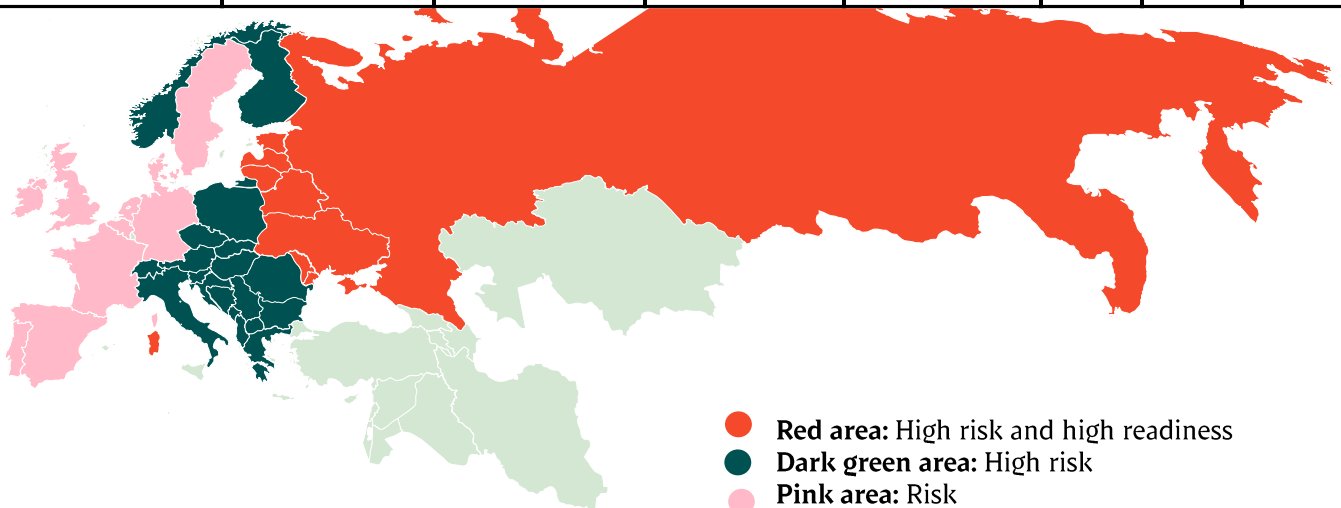

Week		
27		
28		
29		39997
30		42.192
31		39.192
32		40.034
33		39.660
34		39.096
35		38.859
36		35.620
37		37.145
38		37.378
39		38.164
40		32.749
41		41.020
42		37.240
43		39.895
44		33.918
45		41.021
46		38.912
47		39.347
48		38.856
49		38.879
50		40.133
51		40248
52		26.124
53		
<b>Average (week)</b>		
<b>Total (year)</b>		
<b>Change (week)</b>		

## African swine fever

The EU Commission's reporting system for African swine fever for EU countries and Ukraine has been updated until 24<sup>th</sup> of July.

Country	Period June 6th - June 12th 2024		Year to date January 1st - June 12th 2024		2023		2022	
	Pigs	Wild boars	Pigs	Wild boars	Pigs	Wild boars	Pigs	Wild boars
Estonia				4	2	53		
Latvia		16		305	8	730	6	9
Lithuania		10		290	3	439	16	3
Poland	5	31	6	894	30	2.744	14	2
Italy (Sardinia)	5	57		908	17	1.047	4	2
Ukraine			13	9	37	9	7	
Czech Republic		1		19		56		
Romania	4		59	97	740	292	329	4
Hungary		8		212		407		5
Bulgaria			1	95	3	322	2	3
Slovakia		2		78		546	5	5
Serbia	13	1	47	74	991	213	107	1
Moldova			3	6	19			
Montenegro				1		6	14	
Bosnia-Hercegovina	1		19	34	1.508	22		
Croatia				38	1.124	11		
Nordmakedonien			2	29	15	41	30	