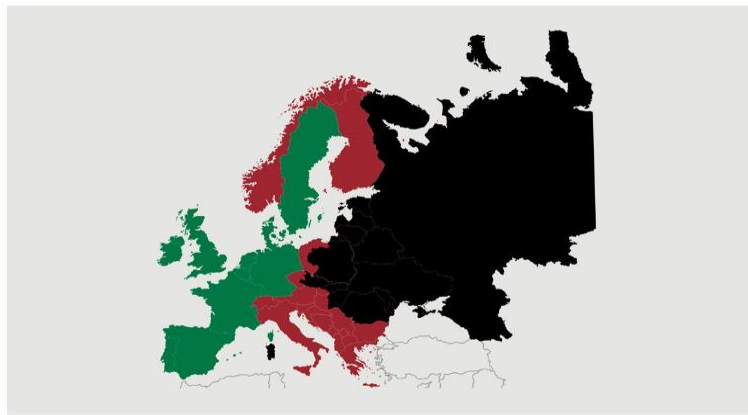

Best regards
Danish Crown

Weekly slaughtering's Danish Crown Essen

Week	2020	2019
1	50209	40.367
2	63378	63.329
3		63.408
4		61.468
5		60.896
6		59.523
7		60.227
8		60.695
9		59.326
10		62.005
11		61.619
12		60.030
13		60.311
14		59.040
15		61.006
16		54.587
17		53.110
18		52.555
19		58.603
20		58.518
21		60.282
22		49.073
23		63.195
24		53.936
25		59.462
26		57.454

Best regards
Danish Crown

African swine fever

The EU Commission's reporting system for African swine fever for EU countries and Ukraine has been updated until 5th of January.

Country	Period January 1 st – January 5 th		Year to date January 1 st – January 5 th		2019		2018	
	Pigs	Wild boars	Pigs	Wild boars	Pigs	Wild boars	Pigs	Wild boars
Estonia		9		9		80		230
Latvia					1	369	10	685
Lithuania					19	464	51	1.443
Poland					48	2.468	109	2.438
Italy					1	60	10	64
Ukraine					42	11	105	41
Czech Republic								28
Romania					1.724	683	1.163	170
Hungary						1.598		138
Bulgaria	1		1		44	165	1	5
Slovakia					11	27		
Serbia					18			
Belgium						482		161
Total	1	9	1	9	1.908	6.407	1.449	5.403

Black area: High risk and high readiness

Red area: High risk

Green area: Risk

Best regards
Danish Crown

African swine fever outbreaks in China

Cities/Regions		
Shenyang	Harbin	Great Khinogan Mountains
Zhengzhou	Yunnan	Yulin
Lianyungang	Jinshan	Guigang
Wenzhou	Jiangxi	Chongqing
Xuancheng	Shaanxi	Bome
Wuxi	Heilongjiang	Bayi
Chuzhou	Tongzhou	Gongbo'gyamda
Jiamusi	Linfen	Urumqi
Tongling	Daitongzhuangcun	Hubei
Xilin Gol	Qianshanzhen	Shizhu
Wuhu City	Huxian	Chengmai
Jilin	Dongjiang Avenue	
Songyuan	Yongning	
Gongzhuling	Siyang	
Horqin	Jiangsu	
Hohhot	Suihua	
Yingkou	Guizhou	
Zhaotong	Sanming	
Luotian	Zhuhai	
Baojing	Jinan	
Qingyang	Jinzhou	
Wuxue	Panjin	
Sichuan	Xushui	