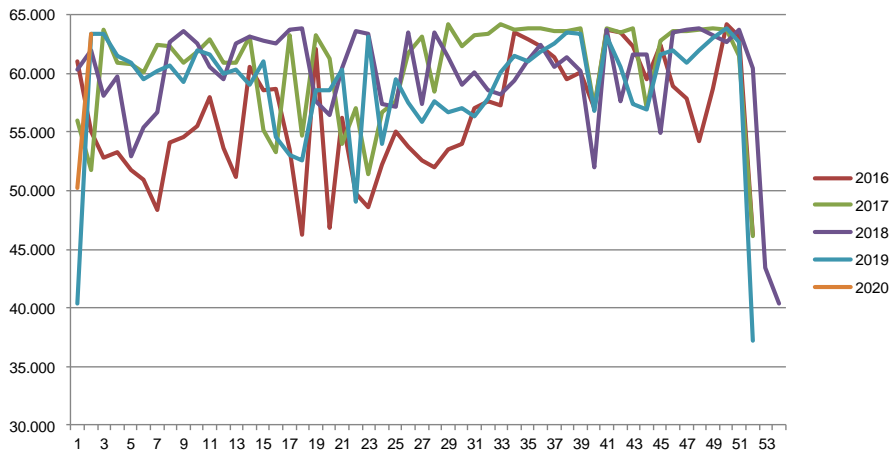

Weekly slaughtering's Danish Crown Essen

Week	2020	2019
1	50209	40.367
2	63378	63.329
3		63.408
4		61.468
5		60.896
6		59.523
7		60.227
8		60.695
9		59.326
10		62.005
11		61.619
12		60.030
13		60.311
14		59.040
15		61.006
16		54.587
17		53.110
18		52.555
19		58.603
20		58.518
21		60.282
22		49.073
23		63.195
24		53.936
25		59.462
26		57.454

Week	2020	2019
27		55.853
28		57.615
29		56.638
30		57.069
31		56.393
32		57.813
33		60.073
34		61.488
35		61.071
36		61.898
37		62.502
38		63.527
39		63.325
40		56.780
41		63.150
42		60.543
43		57.436
44		56.962
45		61.664
46		61.984
47		60.934
48		61.976
49		63.046
50		63.812
51		62.634
52		37.264
Average (week)	56.794	58.798
Total (year)	113.587	3.057.475
Change (week)	-3,41%	-2,32%

Best regards
Danish Crown