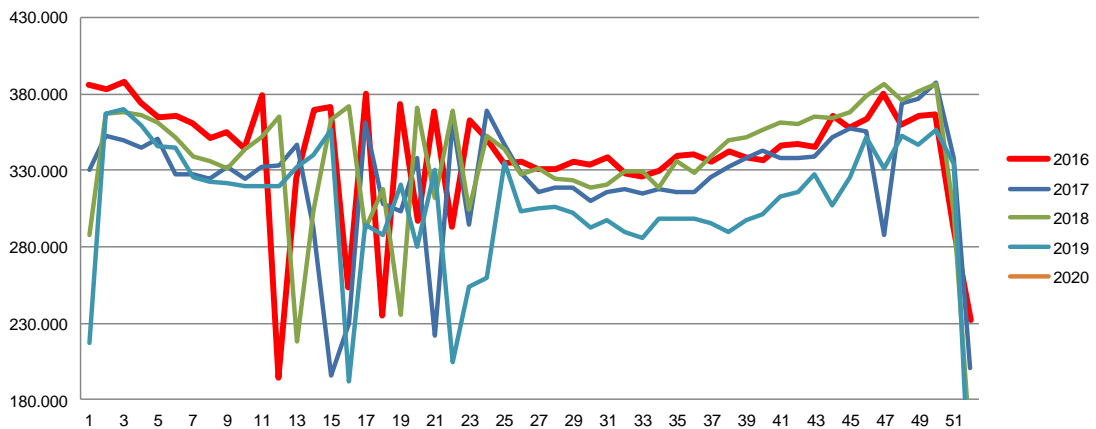

Total killings Denmark (98 % of all slaughtering's)

Week	2019
1	203.768
2	367.355
3	369.764
4	359.584
5	346.402
6	344.954
7	325.222
8	322.618
9	321.585
10	319.738
11	319.738
12	320.260
13	332.764
14	340.529
15	356.482
16	192.065
17	295.046
18	287.427
19	320.386
20	280.362
21	330.707
22	204.819
23	253.658
24	260.157
25	335.424
26	303.516

Week	2019
27	305.588
28	306.207
29	302.079
30	293.137
31	297.507
32	289.400
33	286.044
34	298.781
35	298.500
36	298.972
37	295.801
38	289.367
39	297.225
40	301.453
41	313.505
42	315.497
43	327.400
44	307.094
45	325.911
46	351.608
47	331.687
48	352.773
49	346.580
50	356.984
51	334.560
52	110.631
Average (week)	203.768
Total (year)	203.768 15.961.934

Best regards
Danish Crown