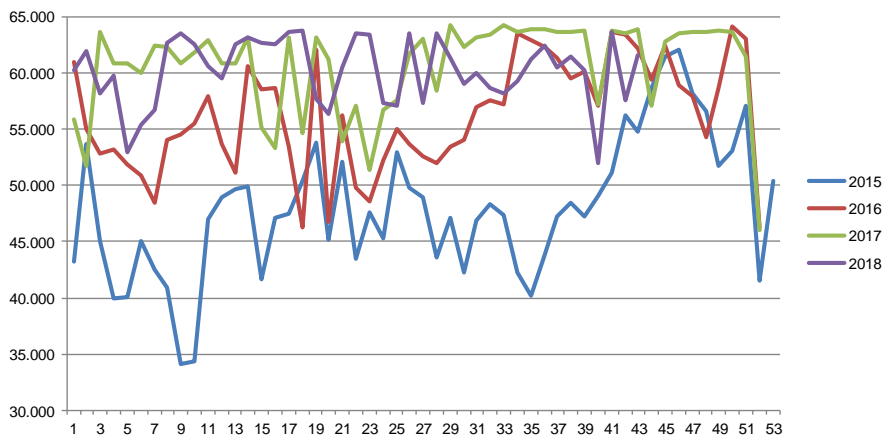

Weekly slaughtering's Danish Crown Essen

Week	2018	2017	2016
1	56.737	55.941	61.008
2	62.716	51.750	55.082
3	63.596	63.697	52.807
4	62.579	60.900	53.237
5	60.584	60.849	51.815
6	59.507	60.034	50.912
7	62.597	62.439	48.411
8	63.178	62.356	54.099
9	62.731	60.854	54.564
10	62.555	61.852	55.520
11	63.673	62.925	57.931
12	63.832	60.855	53.690
13	57.666	60.885	51.129
14	56.402	63.124	60.589
15	60.480	55.147	58.608
16	63.566	53.305	58.646
17	63.393	63.211	53.508
18	57.370	54.697	46.260
19	57.111	63.208	62.129
20	63.484	61.278	46.814
21	57.400	53.958	56.222
22	63.529	57.051	49.798
23	61.383	51.432	48.579
24	59.021	56.730	52.277
25	60.077	57.586	55.088
26	58.620	61.698	53.747

Week	2018	2017	2016
27	60.288	63.096	52.567
28	61.979	58.468	51.977
29	58.152	64.235	53.498
30	59.792	62.340	54.009
31	52.909	63.228	57.008
32	55.428	63.406	57.569
33	58.217	64.249	57.230
34	59.343	63.679	63.500
35	61.192	63.894	62.909
36	62.419	63.887	62.374
37	60.560	63.630	61.328
38	61.439	63.653	59.540
39	60.210	63.847	60.082
40	51.964	57.194	57.049
41	63.697	63.846	63.693
42	57.580	63.544	63.445
43	61.566	63.895	62.265
44		57.086	59.466
45		62.761	62.394
46		63.598	58.916
47		63.642	57.902
48		63.704	54.257
49		63.813	58.725
50		63.709	64.147
51		61.524	63.091
52		46.076	46.280
53			

Average (week)	60.245	60.649	56.302
Total (year)	2.590.522	3.153.766	2.927.691
Change (week)	-0,67%	7,72%	17,23%

Best regards
Danish Crown