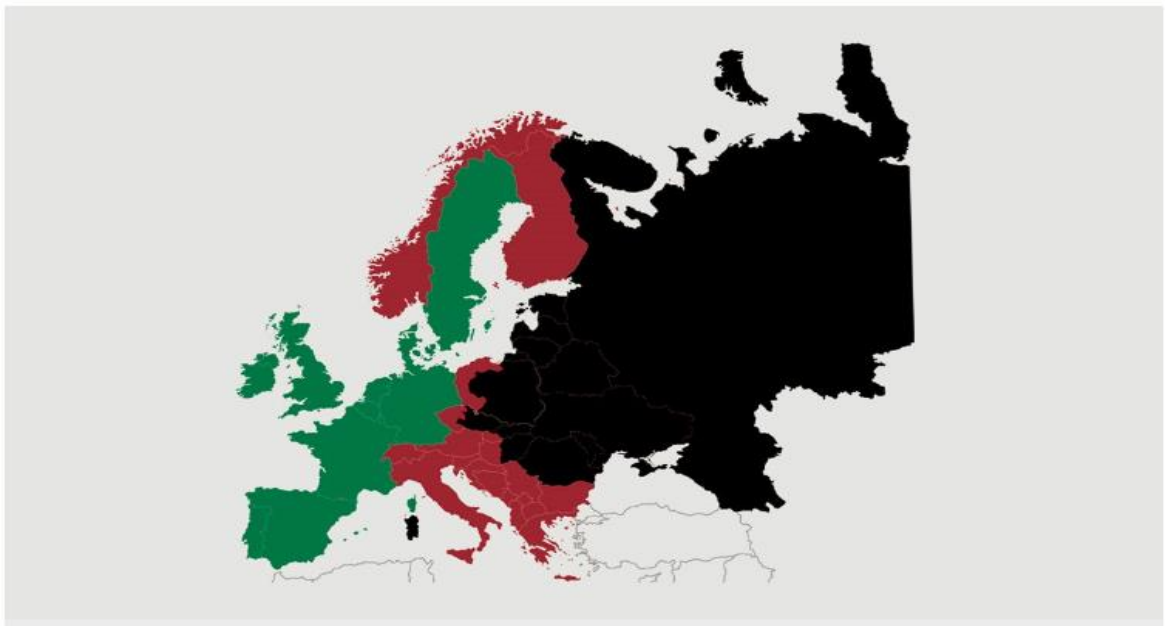

Week	2018	2017	2016
27	60.288	63.096	52.567
28	61.979	58.468	51.977
29	58.152	64.235	53.498
30	59.792	62.340	54.009
31	52.909	63.228	57.008
32	55.428	63.406	57.569
33	58.217	64.249	57.230
34	59.343	63.679	63.500
35	61.192	63.894	62.909
36	62.419	63.887	62.374
37	60.560	63.630	61.328
38	61.439	63.653	59.540
39	60.210	63.847	60.082
40	51.964	57.194	57.049
41	63.697	63.846	63.693
42	57.580	63.544	63.445
43	61.566	63.895	62.265
44		57.086	59.466
45		62.761	62.394
46		63.598	58.916
47		63.642	57.902
48		63.704	54.257
49		63.813	58.725
50		63.709	64.147
51		61.524	63.091
52		46.076	46.280
53			

Average (week)	60.245	60.649	56.302
Total (year)	2.590.522	3.153.766	2.927.691
Change (week)	-0,67%	7,72%	17,23%

Best regards
Danish Crown

African swine fever

The EU Commission's reporting system for African swine fever for EU countries and Ukraine has been updated until 4th of November

Country	Period		Year to date	
	October 28 th - November 4 th		January 1 st – November 4 th	
	Pigs	Wild boars	Pigs	Wild boars
Estonia		4		206
Latvia		2	10	593
Lithuania	1	5	51	4.305
Poland		10	109	2.067
Italy			10	41
Ukraine			95	36
Czech Republic				28
Romania	15	6	1079	89
Hungary		3		49
Bulgaria		1	1	3
Belgium				76
Total	16	31	1.355	4.492

Black area: High risk and high readiness

Red area: High risk

Green area: Risk

Best regards
Danish Crown

African swine fever outbreaks in China

Outbreaks	Cities/Regions	Outbreaks	Cities/Regions
1st outbreak	Shenyang	11th outbreak	Wuhu City
2nd outbreak	Zhengzhou	12th outbreak	Xuancheng
3rd outbreak	Lianyungang	13th outbreak	Jiamusi
4th outbreak	Wenzhou	14th outbreak	Tongling
5th outbreak	WuhuCity	15th outbreak	Jilin
6th outbreak	Xuancheng	16th outbreak	Xilin Gol
7th outbreak	xuancheng	17th outbreak	Gongzhuling
8th outbreak	Wuxi	18th outbreak	Hohhot
9th outbreak	Chuzhou	19th outbreak	Songyuan
10th outbreak	Jiamusi	20th outbreak	Yingkou
		21th outbreak	Zhaotong