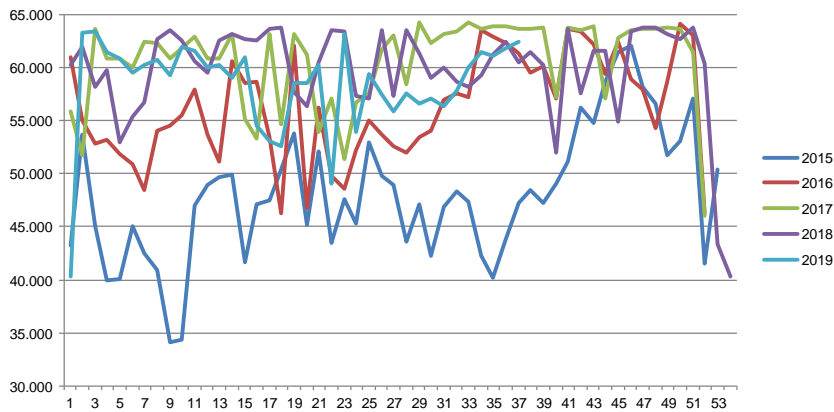

Weekly slaughtering's Danish Crown Essen

Week	2019	2018
1	40.367	56.737
2	63.329	62.716
3	63.408	63.596
4	61.468	62.579
5	60.896	60.584
6	59.523	59.507
7	60.227	62.597
8	60.695	63.178
9	59.326	62.731
10	62.005	62.555
11	61.619	63.673
12	60.030	63.832
13	60.311	57.666
14	59.040	56.402
15	61.006	60.480
16	54.587	63.566
17	53.110	63.393
18	52.555	57.370
19	58.603	57.111
20	58.518	63.484
21	60.282	57.400
22	49.073	63.529
23	63.195	61.383
24	53.936	59.021
25	59.462	60.077
26	57.454	58.620

Week	2019	2018
27	55.853	60.288
28	57.615	61.979
29	56.638	58.152
30	57.069	59.792
31	56.393	52.909
32	57.813	55.428
33	60.073	58.217
34	61.488	59.343
35	61.071	61.192
36	61.898	62.419
37	62.502	60.560
38		61.439
39		60.210
40		51.964
41		63.697
42		57.580
43		61.566
44		54.946
45		63.462
46		63.786
47		63.817
48		63.222
49		62.646
50		63.754
51		60.394
52		43.394
53		
Average (week)	58.444	60.191
Total (year)	2.162.438	3.129.943
Change (week)	-2,90%	-0,76%

Best regards
Danish Crown