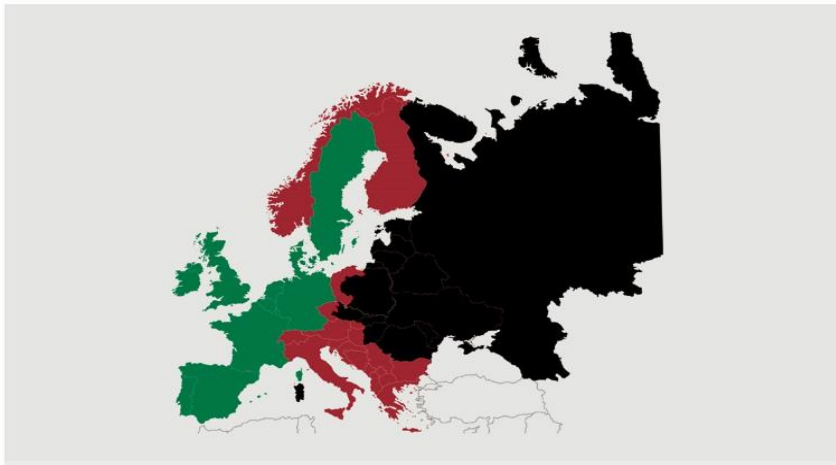

Best regards
Danish Crown

Weekly slaughtering's Danish Crown Essen

Week	2019	2018
1	40.367	56.737
2	63.329	62.716
3	63.408	63.596
4	61.468	62.579
5	60.896	60.584
6	59.523	59.507
7	60.227	62.597
8	60.695	63.178
9	59.326	62.731
10	62.005	62.555
11	61.619	63.673
12	60.030	63.832
13	60.311	57.666
14	59.040	56.402
15	61.006	60.480
16	54.587	63.566
17	53.110	63.393
18	52.555	57.370
19	58.603	57.111
20	58.518	63.484
21	60.282	57.400
22	49.073	63.529
23	63.195	61.383
24	53.936	59.021
25	59.462	60.077
26	57.454	58.620

Best regards
Danish Crown

African swine fever

The EU Commission's reporting system for African swine fever for EU countries and Ukraine has been updated until 9th of September.

Country	Period September 2 nd - September 9 th		Year to date January 1 st – September 9 th		2018	
	Pigs	Wild boars	Pigs	Wild boars	Pigs	Wild boars
Estonia				60		230
Latvia		1	1	230	10	685
Lithuania		2	15	351	51	1.443
Poland		30	45	1.662	109	2.438
Italy			1	26	10	64
Ukraine	2		35	10	105	41
Czech Republic						28
Romania	87	27	1.310	460	1.163	170
Hungary		82		948		138
Bulgaria		3	35	57	1	5
Slovakia		3	11	7		
Serbia			17			
Belgium				479		161
Total	89	148	1.470	4.290	1.449	5.403

Black area: High risk and high readiness

Red area: High risk

Green area: Risk

Best regards
Danish Crown

African swine fever outbreaks in China

Cities/Regions		
Shenyang	Harbin	Great Khinogan Mountains
Zhengzhou	Yunnan	Yulin
Lianyungang	Jinshan	Guigang
Wenzhou	Jiangxi	Chongqing
Xuancheng	Shaanxi	Bome
Wuxi	Heilongjiang	Bayi
Chuzhou	Tongzhou	Gongbo'gyamda
Jiamusi	Linfen	Urumqi
Tongling	Daitongzhuangcun	Hubei
Xilin Gol	Qianshanzhen	Shizhu
Wuhu City	Huxian	Chengmai
Jilin	Dongjiang Avenue	
Songyuan	Yongning	
Gongzhuling	Siyang	
Horqin	Jiangsu	
Hohhot	Suihua	
Yingkou	Guizhou	
Zhaotong	Sanming	
Luotian	Zhuhai	
Baojing	Jinan	
Qingyang	Jinzhou	
Wuxue	Panjin	
Sichuan	Xushui	