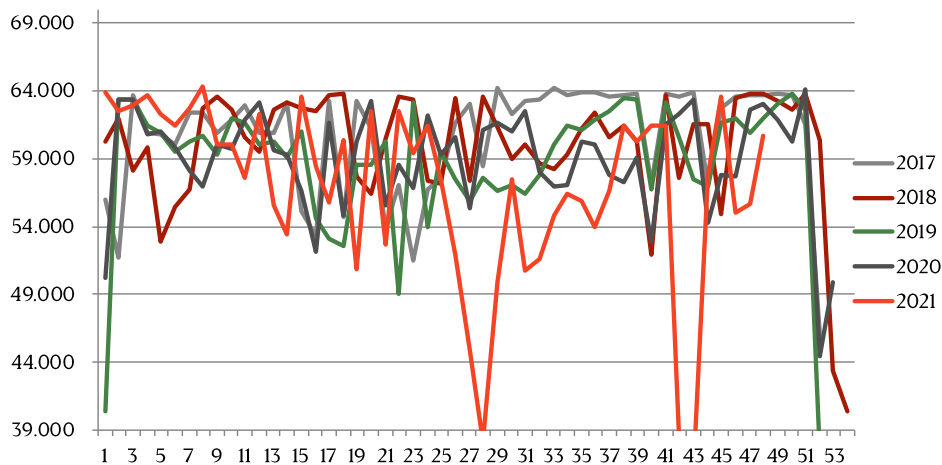

Weekly slaughtering's Danish Crown Essen

Week	2021	2020
1	63856	50.209
2	62474	63.378
3	62901	63.402
4	63648	60.747
5	62280	61.019
6	61.404	59.845
7	62.697	58.095
8	64.376	56.897
9	60.006	60.033
10	60.090	59.724
11	57.586	61.817
12	62.295	63.130
13	55.569	59.585
14	53.423	59.247
15	63.548	56.629
16	58.421	52.081
17	55.717	61.680
18	60.384	54.760
19	50.877	60.222
20	62.542	63.225
21	52.670	55.570
22	62.469	58.517
23	59.450	56.849
24	61.404	62.218
25	57.500	59.332
26	51.933	60.534

Week	2021	2020
27	44.797	55.300
28	38.123	61.076
29	49.868	61.663
30	57.500	61.043
31	50.774	62.529
32	51.559	58.016
33	54.798	56.966
34	56.360	57.021
35	55.882	60.226
36	53.994	60.086
37	56.642	57.850
38	61.393	57.241
39	60.221	59.037
40	61.393	52.913
41	61.412	61.570
42	38.584	62.290
43	36.007	63.361
44	57.760	54.244
45	63.622	57.791
46	55.005	57.701
47	55.643	62.613
48	60.675	62.997
49		61.829
50		60.254
51		64.077
52		44.436
53		49.926
Average (week)	56.907	58.921
Total (year)	2.731.532	3.122.801
Change (week)	-3,42%	0,21%

Best regards,
Danish Crown