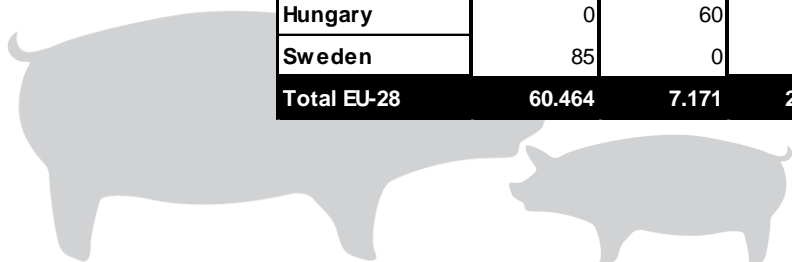

Private storage - volumes (04/01-16 – 20/01-16)

Product code	Product	3 months	4 months	5 months	Total
2031110	Half carcasses	76	-	-	76
2031211	Legs	2.176	565	4.754	7.495
2031219	Shoulders	713	135	135	983
2031911	Forends	5.225	-	-	5.225
2031913	Loins	579	21	358	958
2031955	Legs, shoulders, forends and loins deboned	31.756	5.332	11.231	48.319
2031915	Bellies	5.341	290	832	6.463
2031955	Bellies deboned	4.619	494	1.571	6.684
2031955	Middles deboned	4.440	264	405	5.109
2091011	Fat	5.540	70	3.104	8.714
Total		60.464	7.171	22.390	90.025

Tons	3 months	4 months	5 months	Total	%-share
Germany	24.267	425	1445	26.137	29
Spain	7.196	2.961	9.146	19.303	21,4
Denmark	10.776	-	900	11.676	13
Netherlands	9.066	634	1080	10.779	12
Poland	2.020	1026	2.882	5.928	6,6
Italy	595	950	4.213	5.758	6,4
France	1.558	258	528	2.344	2,6
Ireland	1.364	53	159	1.576	1,8
Austria	720	260	200	1.180	1,3
Belgium	665	280	150	1.095	1,2
Romania	1.000	-	-	1.000	1,1
Finland	180	80	560	820	0,9
United Kingdom	290	50	195	535	0,6
Portugal	-	-	505	505	0,6
Estonia	365	134	-	499	0,6
Cyprus	318	-	27	345	0,4
Hungary	0	60	240	300	0,3
Sweden	85	0	160	245	0,3
Total EU-28	60.464	7.171	22.390	90.025	100

Best regards
Danish Crown