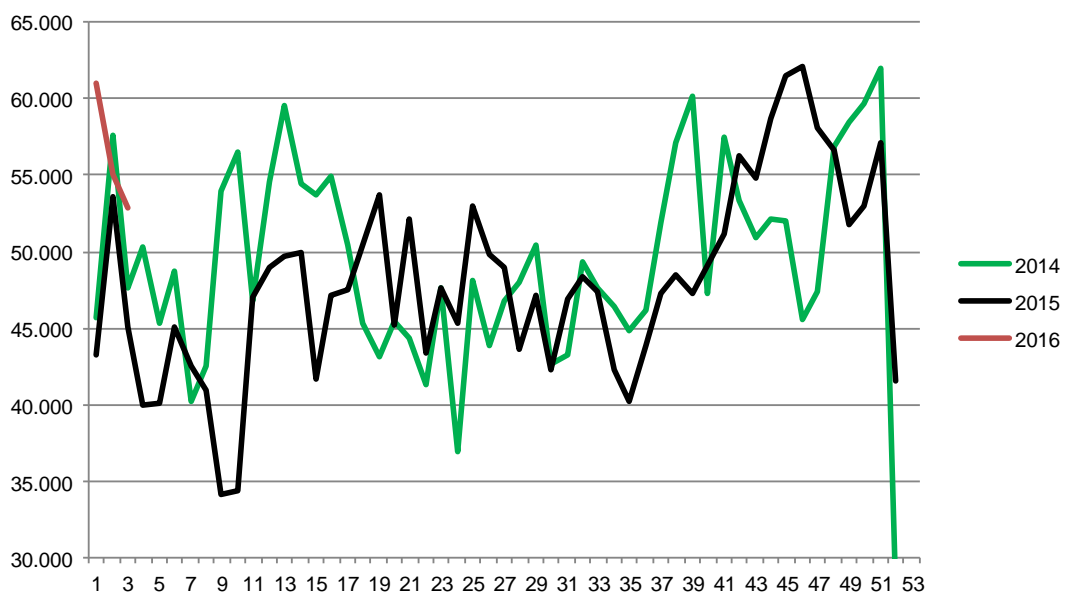

Week	2016	2015	2014
27		342.545	356.503
28		348.323	353.806
29		338.607	352.233
30		325.378	332.099
31		349.050	317.876
32		345.000	318.668
33		347.860	323.552
34		345.284	333.185
35		345.856	340.034
36		341.651	352.062
37		341.372	348.664
38		354.011	368.494
39		353.679	376.946
40		352.539	376.297
41		349.023	374.505
42		355.194	364.912
43		353.428	368.832
44		370.453	374.565
45		381.122	368.182
46		374.076	366.168
47		379.225	399.296
48		373.294	371.471
49		378.861	406.665
50		376.079	413.966
51		380.302	378.561
52		214.345	137.802
53		214.290	
Average (week)		348.635	351.540
Total (year)		18.263.377	18.280.101

Best regards
Danish Crown

Weekly slaughtering's DC Essen

Week	2016	2015	2014
1	61.008	43.195	45.700
2	55.082	53.638	57.627
3	52.807	45.020	47.587
4		39.931	50.291
5		40.117	45.320
6		45.104	48.727
7		42.472	40.239
8		40.946	42.546
9		34.166	53.908
10		34.377	56.509
11		47.055	46.723
12		48.978	54.549
13		49.673	59.533
14		49.904	54.443
15		41.702	53.755
16		47.150	54.869
17		47.488	50.487
18		50.416	45.280
19		53.759	43.100
20		45.179	45.389
21		52.159	44.297
22		43.422	41.285
23		47.593	47.598
24		45.265	36.922
25		52.956	48.136
26		49.840	43.921

Week	2015	2014
27	48.928	46.759
28	43.582	47.950
29	47.141	50.452
30	42.317	42.692
31	46.882	43.203
32	48.324	49.375
33	47.392	47.650
34	42.320	46.411
35	40.239	44.796
36	43.894	46.174
37	47.298	51.838
38	48.522	57.162
39	47.249	60.108
40	49.104	47.249
41	51.140	57.511
42	56.284	53.302
43	54.756	50.854
44	58.676	52.169
45	61.458	52.053
46	62.096	45.584
47	58.136	47.440
48	56.648	56.897
49	51.792	58.440
50	53.040	59.646
51	57.128	61.950
52	41.578	27.955
53	50.466	
Average (week)	56.299	49.315
Total (year)	168.897	2.564.361