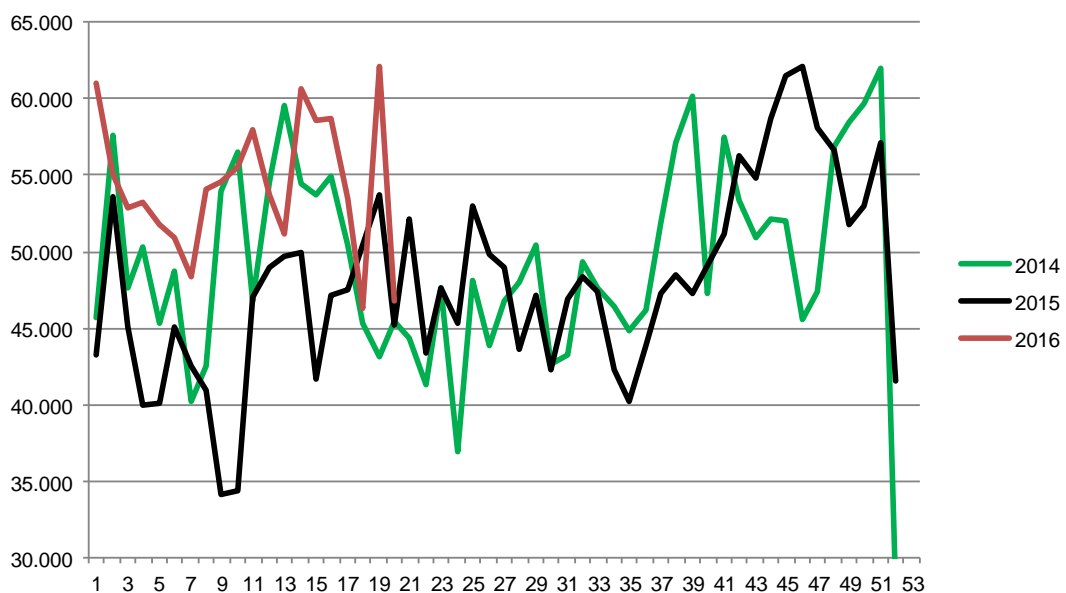

Weekly slaughtering's Danish Crown Essen

Week	2016	2015	2014
1	61.008	43.195	45.700
2	55.082	53.638	57.627
3	52.807	45.020	47.587
4	53.237	39.931	50.291
5	51.815	40.117	45.320
6	50.912	45.104	48.727
7	48.411	42.472	40.239
8	54.099	40.946	42.546
9	54.564	34.166	53.908
10	55.520	34.377	56.509
11	57.931	47.055	46.723
12	53.690	48.978	54.549
13	51.129	49.673	59.533
14	60.589	49.904	54.443
15	58.608	41.702	53.755
16	58.646	47.150	54.869
17	53.508	47.488	50.487
18	46.260	50.416	45.280
19	62.129	53.759	43.100
20	46.814	45.179	45.389
21		52.159	44.297
22		43.422	41.285
23		47.593	47.598
24		45.265	36.922
25		52.956	48.136
26		49.840	43.921

Week	2015	2014
27	48.928	46.759
28	43.582	47.950
29	47.141	50.452
30	42.317	42.692
31	46.882	43.203
32	48.324	49.375
33	47.392	47.650
34	42.320	46.411
35	40.239	44.796
36	43.894	46.174
37	47.298	51.838
38	48.522	57.162
39	47.249	60.108
40	49.104	47.249
41	51.140	57.511
42	56.284	53.302
43	54.756	50.854
44	58.676	52.169
45	61.458	52.053
46	62.096	45.584
47	58.136	47.440
48	56.648	56.897
49	51.792	58.440
50	53.040	59.646
51	57.128	61.950
52	41.578	27.955
53	50.466	
Average (week)	54.338	49.315
Total (year)	1.086.759	2.564.361

Best regaras
Danish Crown