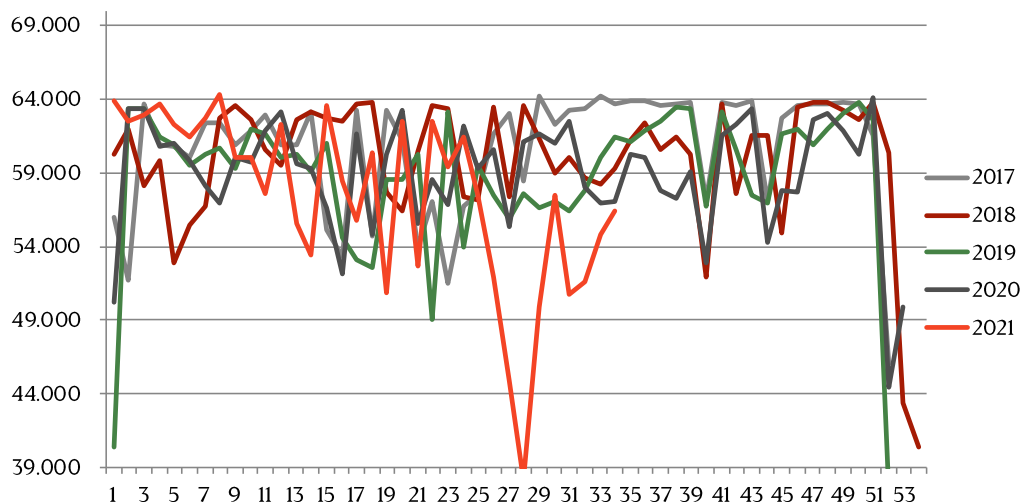

Weekly slaughtering's Danish Crown Essen

Week	2021	2020
1	63856	50.209
2	62474	63.378
3	62901	63.402
4	63648	60.747
5	62280	61.019
6	61.404	59.845
7	62.697	58.095
8	64.376	56.897
9	60.006	60.033
10	60.090	59.724
11	57.586	61.817
12	62.295	63.130
13	55.569	59.585
14	53.423	59.247
15	63.548	56.629
16	58.421	52.081
17	55.717	61.680
18	60.384	54.760
19	50.877	60.222
20	62.542	63.225
21	52.670	55.570
22	62.469	58.517
23	59.450	56.849
24	61.404	62.218
25	57.500	59.332
26	51.933	60.534

Week	2021	2020
27	44.797	55.300
28	38.123	61.076
29	49.868	61.663
30	57.500	61.043
31	50.774	62.529
32	51.559	58.016
33	54.798	56.966
34	56.360	57.021
35		60.226
36		60.086
37		57.850
38		57.241
39		59.037
40		52.913
41		61.570
42		62.290
43		63.361
44		54.244
45		57.791
46		57.701
47		62.613
48		62.997
49		61.829
50		60.254
51		64.077
52		44.436
53		49.926
Average (week)	57.450	58.921
Total (year)	1.953.299	3.122.801
Change (week)	-2,50%	0,21%

Best regards,
Danish Crown