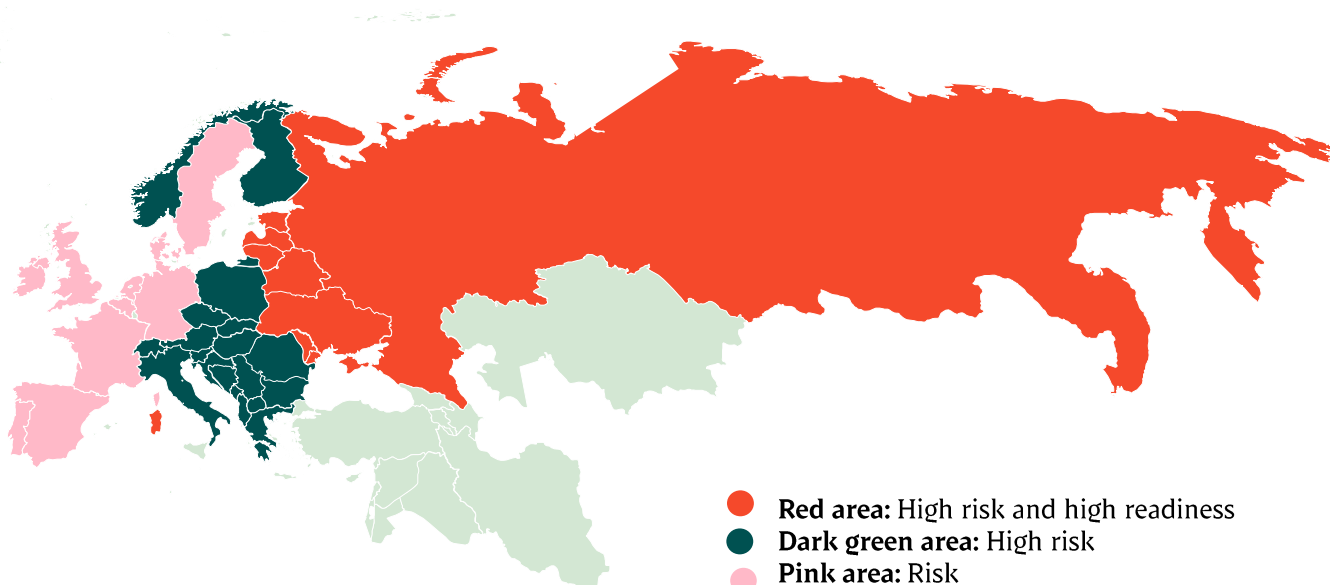

Week	2021	2020
27	44.797	55.300
28	38.123	61.076
29	49.868	61.663
30	57.500	61.043
31	50.774	62.529
32	51.559	58.016
33	54.798	56.966
34	56.360	57.021
35		60.226
36		60.086
37		57.850
38		57.241
39		59.037
40		52.913
41		61.570
42		62.290
43		63.361
44		54.244
45		57.791
46		57.701
47		62.613
48		62.997
49		61.829
50		60.254
51		64.077
52		44.436
53		49.926
Average (week)	57.450	58.921
Total (year)	1.953.299	3.122.801
Change (week)	-2,50%	0,21%

Best regards,
Danish Crown

African swine fever

The EU Commission's reporting system for African swine fever for EU countries and Ukraine has been updated until 24th of July.

Country	Period July 31 st July - 13 th Aug.		Year to date January 1 st - Aug. 13 th		2020		2019	
	Pigs	Wild boars	Pigs	Wild boars	Pigs	Wild boars	Pigs	Wild boars
Estonia		5	1	44		66		80
Latvia	1	15	2	177	3	300	1	369
Lithuania		9		100	3	222	19	464
Poland	12	61	51	2.070	103	3.980	48	2.468
Italy (Sardinia)				5		40	1	60
Ukraine	1		7	2	23	5	42	11
Czech Republic								
Romania	181	11	932	838	1.008	848	1.724	683
Hungary		30		2.491		3.952		1.598
Bulgaria		4	1	192	19	509	44	165
Slovakia	3	67	7	1.348	17	328	11	27
Serbia			33	71	15	41	18	
Moldova					2	30		
Belgium						3		482
Germany		186	3	1.334		338		
Greece					1			
Total	198	388	1.037	8.672	1.194	10.662	1.908	6.407

Best regards,
Danish Crown

African swine fever outbreaks in China

Cities/Regions		
Shenyang	Harbin	Great Khinogan Mountains
Zhengzhou	Yunnan	Yulin
Lianyungang	Jinshan	Guigang
Wenzhou	Jiangxi	Chongqing
Xuancheng	Shaanxi	Bome
Wuxi	Heilongjiang	Bayi
Chuzhou	Tongzhou	Gongbo'gyamda
Jiamusi	Linfen	Urumqi
Tongling	Daitongzhuangcun	Hubei
Xilin Gol	Qianshanzhen	Shizhu
Wuhu City	Huxian	Chengmai
Jilin	Dongjiang Avenue	
Songyuan	Yongning	
Gongzhuling	Siyang	
Horgin	Jiangsu	
Hohhot	Suihua	
Yingkou	Guizhou	
Zhaotong	Sanming	
Luotian	Zhuhai	
Baojing	Jinan	
Qingyang	Jinzhou	
Wuxue	Panjin	
Sichuan	Xushui	