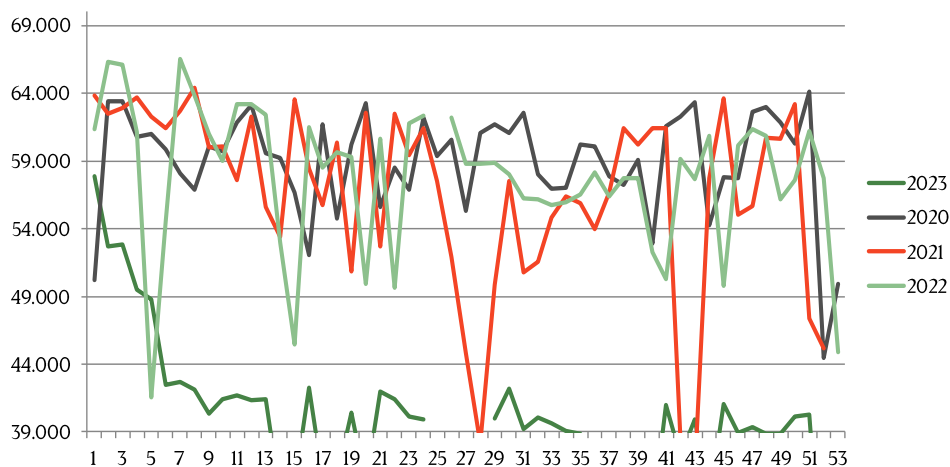

Weekly slaughtering's Danish Crown Essen

Week	2024	2023
1	33.508	57.867
2	39.696	52709
3	39.963	52844
4	40.949	49.518
5	40.523	48762
6	51.122	42.464
7	51.181	42.706
8	51.721	42106
9	51.663	40341
10	50.959	41433
11	52.025	41.726
12	52.015	41.316
13	44.149	41381
14	43.431	34205
15	53.283	35043
16	54.081	42248
17	56.088	35631
18	47.023	35.664
19	47.125	40.401
20	58.496	35.179
21	44.650	41.975
22	56.827	41.390
23	56.158	40.132
24	56.648	39.901
25	54.839	
26	54.503	

Week		
27	57.656	
28	54.305	
29	54.413	39997
30	53.827	42.192
31	55.107	39.192
32		40.034
33		39.660
34		39.096
35		38.859
36		35.620
37		37.145
38		37.378
39		38.164
40		32.749
41		41.020
42		37.240
43		39.895
44		33.918
45		41.021
46		38.912
47		39.347
48		38.856
49		38.879
50		40.133
51		40248
52		26.124
53		
Average (week)		
Total (year)		
Change (week)		

Best regards,
Danish Crown