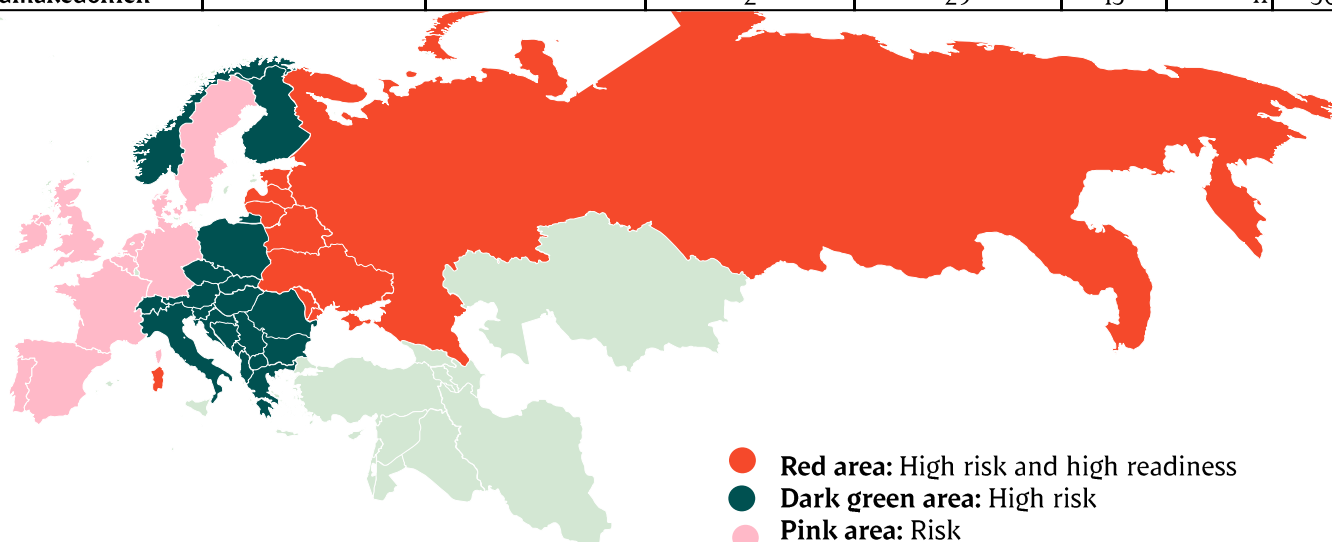

Week		
27	57.656	
28	54.305	
29	54.413	39997
30	53.827	42.192
31	55.107	39.192
32		40.034
33		39.660
34		39.096
35		38.859
36		35.620
37		37.145
38		37.378
39		38.164
40		32.749
41		41.020
42		37.240
43		39.895
44		33.918
45		41.021
46		38.912
47		39.347
48		38.856
49		38.879
50		40.133
51		40248
52		26.124
53		
Average (week)		
Total (year)		
Change (week)		

Best regards,
Danish Crown

African swine fever

The EU Commission's reporting system for African swine fever for EU countries and Ukraine has been updated until 24th of July.

Country	Period		Year to date		2023		2024
	July 25th - July 31th 2024		January 1st - July 31th 2024		Piġs	Wild boars	Piġs
	Piġs		Piġs	Wild boars	Piġs	Wild boars	Piġs
Estonia				11	2	53	
Latvia		20	4	495	8	730	6
Lithuania		6	6	359	3	439	16
Poland	4	36	31	1.120	30	2.744	14
Italy (Sardinia)	6	16	6	1.097	17	1.047	4
Ukraine	4		33	11	37	9	7
Czech Republic				26		56	
Romania	10	4	113	107	740	292	329
Hungary				242		407	
Bulgaria			1	95	3	322	2
Slovakia		1		96		546	5
Serbia			116	82	991	213	107
Moldova	1		7	6	19		
Montenegro				1		6	14
Bosnia-Herzegovina	1		26	36	1.508	22	
Croatia	1		2	38	1.124	11	
Nordmakedonien			2	29	15	41	30

Best regards,
Danish Crown

African swine fever outbreaks in China

Cities/Regions		
Shenyang	Harbin	Great Khinogan Mountains
Zhengzhou	Yunnan	Yulin
Lianyungang	Jinshan	Guigang
Wenzhou	Jiangxi	Chongqing
Xuancheng	Shaanxi	Bome
Wuxi	Heilongjiang	Bayi
Chuzhou	Tongzhou	Gongbo'gyamda
Jiamusi	Linfen	Urumqi
Tongling	Daitongzhuangcun	Hubei
Xilin Gol	Qianshanzhen	Shizhu
Wuhu City	Huxian	Chengmai
Jilin	Dongjiang Avenue	
Songyuan	Yongning	
Gongzhuling	Siyang	
Horgin	Jiangsu	
Hohhot	Suihua	
Yingkou	Guizhou	
Zhaotong	Sanming	
Luotian	Zhuhai	
Baojing	Jinan	
Qingyang	Jinzhou	
Wuxue	Panjin	
Sichuan	Xushui	