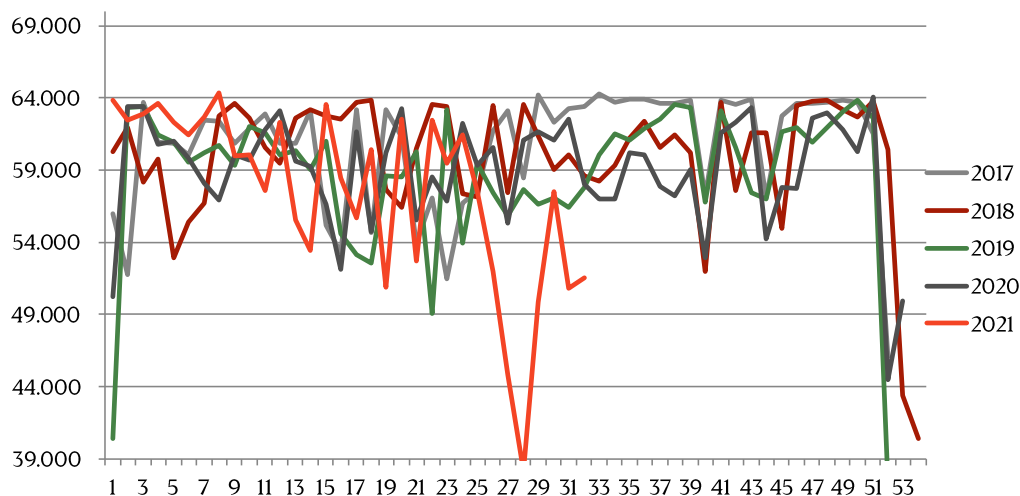

Weekly slaughtering's Danish Crown Essen

Week	2021	2020
1	63856	50.209
2	62474	63.378
3	62901	63.402
4	63648	60.747
5	62280	61.019
6	61.404	59.845
7	62.697	58.095
8	64.376	56.897
9	60.006	60.033
10	60.090	59.724
11	57.586	61.817
12	62.295	63.130
13	55.569	59.585
14	53.423	59.247
15	63.548	56.629
16	58.421	52.081
17	55.717	61.680
18	60.384	54.760
19	50.877	60.222
20	62.542	63.225
21	52.670	55.570
22	62.469	58.517
23	59.450	56.849
24	61.404	62.218
25	57.500	59.332
26	51.933	60.534

Week	2021	2020
27	44.797	55.300
28	38.123	61.076
29	49.868	61.663
30	57.500	61.043
31	50.774	62.529
32	51.559	58.016
33		56.966
34		57.021
35		60.226
36		60.086
37		57.850
38		57.241
39		59.037
40		52.913
41		61.570
42		62.290
43		63.361
44		54.244
45		57.791
46		57.701
47		62.613
48		62.997
49		61.829
50		60.254
51		64.077
52		44.436
53		49.926
Average (week)	57.567	58.921
Total (year)	1.842.141	3.122.801
Change (week)	-2,30%	0,21%

Best regards,
Danish Crown