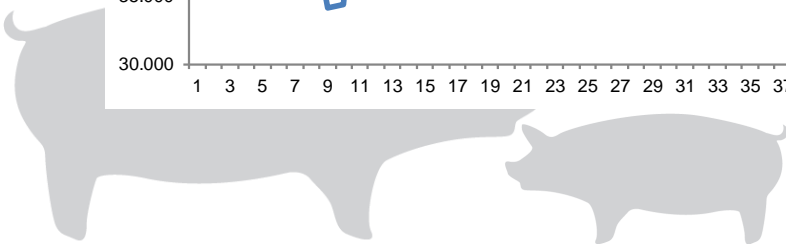

Weekly slaughtering's Danish Crown Essen

Week	2019	2018
1	40.367	56.737
2	63.329	62.716
3	63.408	63.596
4	61.468	62.579
5	60.896	60.584
6	59.523	59.507
7	60.227	62.597
8	60.695	63.178
9	59.326	62.731
10	62.005	62.555
11	61.619	63.673
12	60.030	63.832
13	60.311	57.666
14	59.040	56.402
15	61.006	60.480
16	54.587	63.566
17	53.110	63.393
18		57.370
19		57.111
20		63.484
21		57.400
22		63.529
23		61.383
24		59.021
25		60.077
26		58.620

Week	2019	2018
27		60.288
28		61.979
29		58.152
30		59.792
31		52.909
32		55.428
33		58.217
34		59.343
35		61.192
36		62.419
37		60.560
38		61.439
39		60.210
40		51.964
41		63.697
42		57.580
43		61.566
44		54.946
45		63.462
46		63.786
47		63.817
48		63.222
49		62.646
50		63.754
51		60.394
52		43.394
53		
Average (week)	58.879	60.191
Total (year)	1.000.947	3.129.943
Change (week)	-2,18%	-0,76%

Best regards
Danish Crown