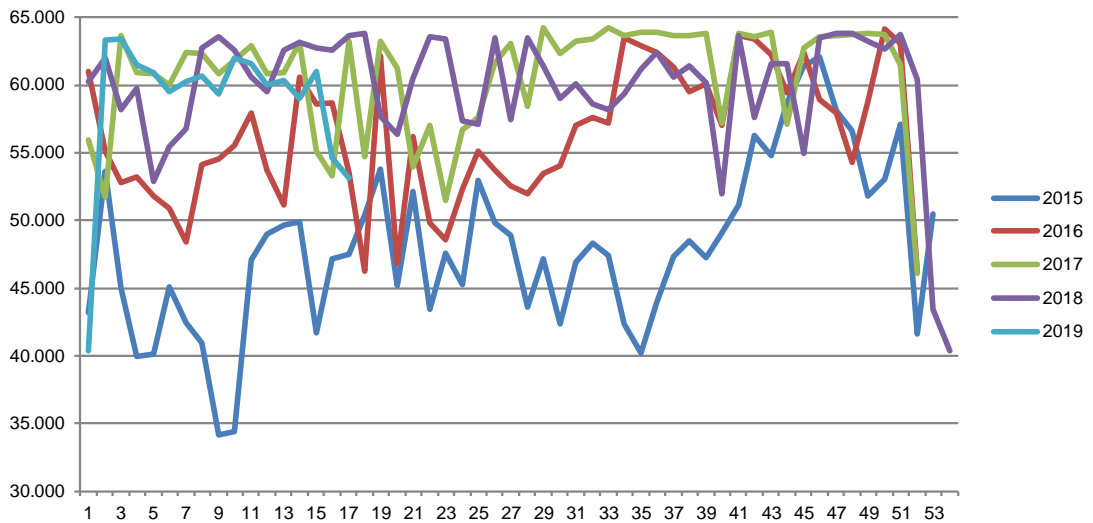

Weekly slaughtering's Danish Crown Essen

Week	2019	2018
1	40.367	56.737
2	63.329	62.716
3	63.408	63.596
4	61.468	62.579
5	60.896	60.584
6	59.523	59.507
7	60.227	62.597
8	60.695	63.178
9	59.326	62.731
10	62.005	62.555
11	61.619	63.673
12	60.030	63.832
13	60.311	57.666
14	59.040	56.402
15	61.006	60.480
16	54.587	63.566
17	53.110	63.393
18		57.370
19		57.111
20		63.484
21		57.400
22		63.529
23		61.383
24		59.021
25		60.077
26		58.620

Week	2019	2018
27		60.288
28		61.979
29		58.152
30		59.792
31		52.909
32		55.428
33		58.217
34		59.343
35		61.192
36		62.419
37		60.560
38		61.439
39		60.210
40		51.964
41		63.697
42		57.580
43		61.566
44		54.946
45		63.462
46		63.786
47		63.817
48		63.222
49		62.646
50		63.754
51		60.394
52		43.394
53		
Average (week)	58.879	60.191
Total (year)	1.000.947	3.129.943
Change (week)	-2,18%	-0,76%

Best regards
Danish Crown