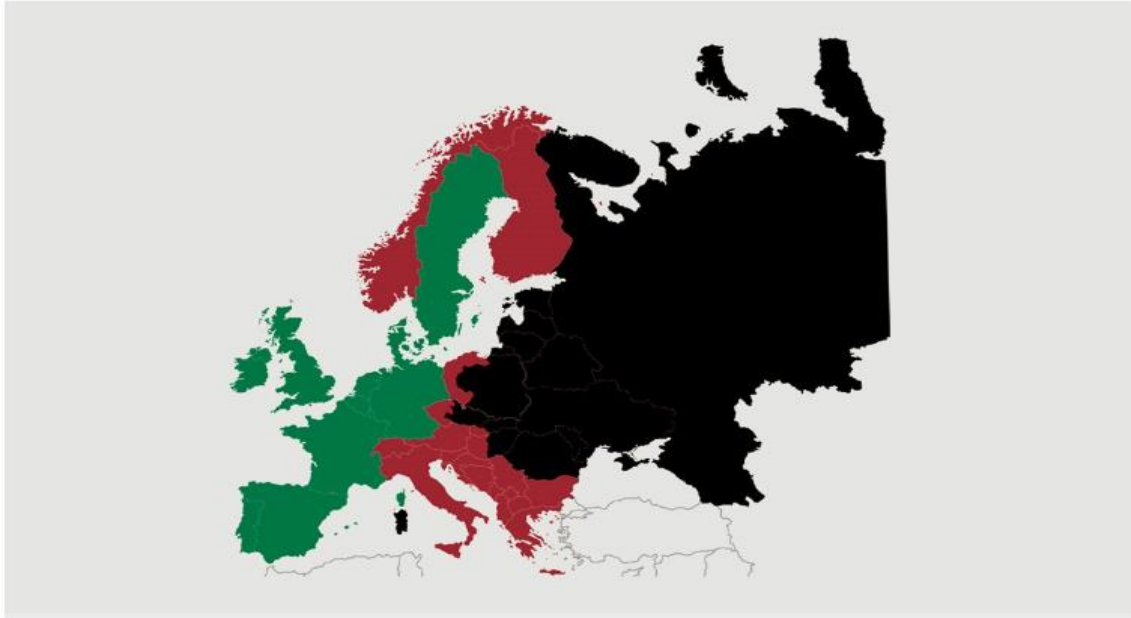

Best regards
Danish Crown

Weekly slaughtering's Danish Crown Essen

Week	2019	2018
1	40.367	56.737
2	63.329	62.716
3	63.408	63.596
4	61.468	62.579
5	60.896	60.584
6	59.523	59.507
7	60.227	62.597
8	60.695	63.178
9	59.326	62.731
10	62.005	62.555
11	61.619	63.673
12	60.030	63.832
13	60.311	57.666
14	59.040	56.402
15	61.006	60.480
16	54.587	63.566
17	53.110	63.393
18		57.370
19		57.111
20		63.484
21		57.400
22		63.529
23		61.383
24		59.021
25		60.077
26		58.620

Best regards
Danish Crown

African swine fever

The EU Commission's reporting system for African swine fever for EU countries and Ukraine has been updated until 28th of April

Country	Period April 21 th – April 28 th		Year to date January 1 st – April 28 th		2018	
	Pigs	Wild boars	Pigs	Wild boars	Svin	Vildsvin
Estonia				45		230
Latvia		1		126	10	685
Lithuania		6		188	51	1.443
Poland		41	1	966	109	2.438
Italy			1	17	10	64
Ukraine	1		11	6	105	41
Czech Republic						28
Romania		16	81	217	1.163	170
Hungary		18		604		138
Bulgaria				11	1	5
Belgium		25		417		161
Total	1	107	94	2.597	1.449	5.403

Black area: High risk and high readiness

Red area: High risk

Green area: Risk

Best regards
Danish Crown

African swine fever outbreaks in China

Outbreaks	Cities/Regions
1st outbreak	Shenyang
2nd outbreak	Zhengzhou
3rd outbreak	Lianyungang
4th outbreak	Wenzhou
5th outbreak	WuhuCity
6th outbreak	Xuancheng
7th outbreak	xuancheng
8th outbreak	Wuxi
9th outbreak	Chuzhou
10th outbreak	Jiamusi
11th outbreak	Wuhu City
12th outbreak	Xuancheng
13th outbreak	Jiamusi
14th outbreak	Tongling
15th outbreak	Jilin
16th outbreak	Xilin Gol
17th outbreak	Gongzhuling
18th outbreak	Hohhot
19th outbreak	Songyuan
20th outbreak	Yingkou
21th outbreak	Zhaotong
22th outbreak	Luotian