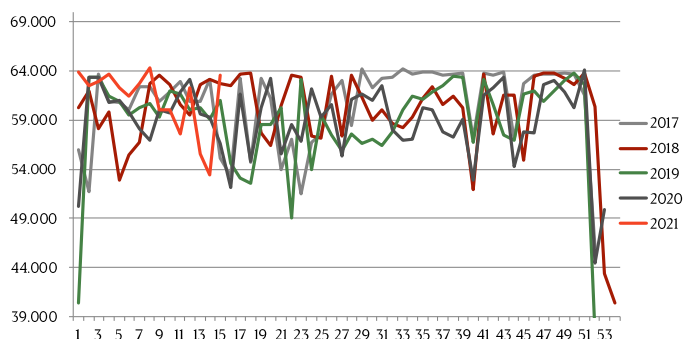

Weekly slaughtering's Danish Crown Essen

Week	2021	2020
1	63856	50.209
2	62474	63.378
3	62901	63.402
4	63648	60.747
5	62280	61.019
6	61.404	59.845
7	62.697	58.095
8	64.376	56.897
9	60.006	60.033
10	60.090	59.724
11	57.586	61.817
12	62.295	63.130
13	55.569	59.585
14	53.423	59.247
15	63.548	56.629
16		52.081
17		61.680
18		54.760
19		60.222
20		63.225
21		55.570
22		58.517
23		56.849
24		62.218
25		59.332
26		60.534

Week	2021	2020
27		55.300
28		61.076
29		61.663
30		61.043
31		62.529
32		58.016
33		56.966
34		57.021
35		60.226
36		60.086
37		57.850
38		57.241
39		59.037
40		52.913
41		61.570
42		62.290
43		63.361
44		54.244
45		57.791
46		57.701
47		62.613
48		62.997
49		61.829
50		60.254
51		64.077
52		44.436
53		49.926
Average (week)	61.077	58.921
Total (year)	916.153	3.122.801
Change (week)	3,66%	0,21%

Best regards,
Danish Crown