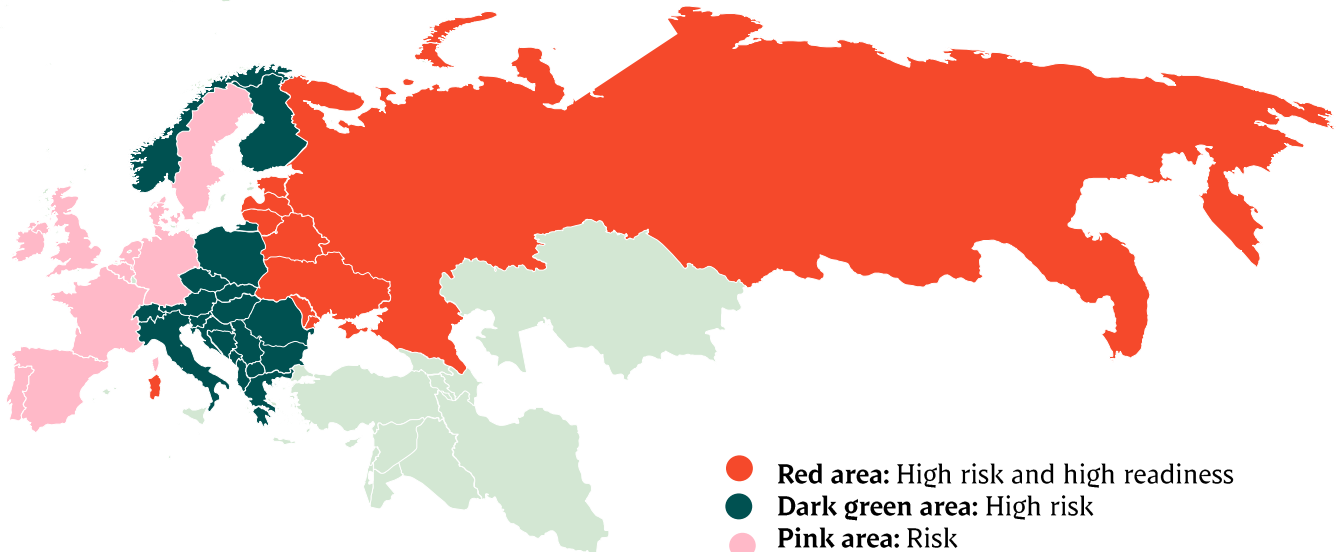

Week	2021	2020
27		55.300
28		61.076
29		61.663
30		61.043
31		62.529
32		58.016
33		56.966
34		57.021
35		60.226
36		60.086
37		57.850
38		57.241
39		59.037
40		52.913
41		61.570
42		62.290
43		63.361
44		54.244
45		57.791
46		57.701
47		62.613
48		62.997
49		61.829
50		60.254
51		64.077
52		44.436
53		49.926
Average (week)	61.077	58.921
Total (year)	916.153	3.122.801
Change (week)	3,66%	0,21%

Best regards,
Danish Crown

African swine fever

The EU Commission's reporting system for African swine fever for EU countries and Ukraine has been updated until 15th of November.

Country	Period March 29 th - April 4 th		Year to date January 1 st - April 4 th		2020		2019	
	Pigs	Wild boars	Pigs	Wild boars	Pigs	Wild boars	Pigs	Wild boars
Estonia				25		66		80
Latvia		1		80	3	300	1	369
Lithuania				41	3	222	19	464
Poland		55	1	1.095	103	3.980	48	2.468
Italy (Sardinia)				4		40	1	60
Ukraine	1		3		23	5	42	11
Czech Republic								
Romania	14	19	357	550	1.008	848	1.724	683
Hungary		61		1.604		3.952		1.598
Bulgaria		3		148	19	509	44	165
Slovakia		77		654	17	328	11	2
Serbia	5		22		15	41	18	
Moldova					2	30		
Belgium						3		482
Germany		45		567		338		
Greece					1			
Total	20	261	383	4.768	1.194	10.662	1.908	6.407

Best regards,
Danish Crown

African swine fever outbreaks in China

Cities/Regions		
Shenyang	Harbin	Great Khinogan Mountains
Zhengzhou	Yunnan	Yulin
Lianyungang	Jinshan	Guigang
Wenzhou	Jiangxi	Chongqing
Xuancheng	Shaanxi	Bome
Wuxi	Heilongjiang	Bayi
Chuzhou	Tongzhou	Gongbo'gyamda
Jiamusi	Linfen	Urumqi
Tongling	Daitongzhuangcun	Hubei
Xilin Gol	Qianshanzhen	Shizhu
Wuhu City	Huxian	Chengmai
Jilin	Dongjiang Avenue	
Songyuan	Yongning	
Gongzhuling	Siyang	
Horqin	Jiangsu	
Hohhot	Suihua	
Yingkou	Guizhou	
Zhaotong	Sanming	
Luotian	Zhuhai	
Baojing	Jinan	
Qingyang	Jinzhou	
Wuxue	Panjin	
Sichuan	Xushui	