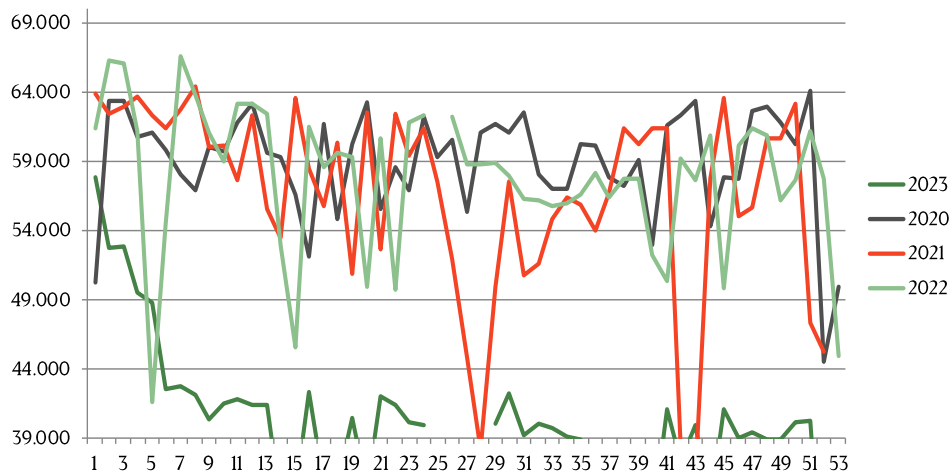

Weekly slaughtering's Danish Crown Essen

Week	2024	2023
1	33.508	57.867
2	39.696	52709
3	39.963	52844
4	40.949	49.518
5	40.523	48762
6	51.122	42.464
7	51.181	42.706
8	51.721	42106
9	51.663	40341
10	50.959	41433
11	52.025	41.726
12	52.015	41.316
13	44.149	41381
14	43.431	34205
15	53.283	35043
16	54.081	42248
17	56.088	35631
18	47.023	35.664
19	47.125	40.401
20	58.496	35.179
21	44.650	41.975
22	56.827	41.390
23	56.158	40.132
24	56.648	39.901
25	54.839	
26	54.503	

Week		
27	57.656	
28	54.305	
29	54.413	39997
30	53.827	42.192
31	55.107	39.192
32	51.698	40.034
33	56.257	39.660
34	56.773	39.096
35	57.174	38.859
36	57.174	35.620
37	55.645	37.145
38		37.378
39		38.164
40		32.749
41		41.020
42		37.240
43		39.895
44		33.918
45		41.021
46		38.912
47		39.347
48		38.856
49		38.879
50		40.133
51		40248
52		26.124
53		
Average (week)		
Total (year)		
Change (week)		

Best regards,
Danish Crown