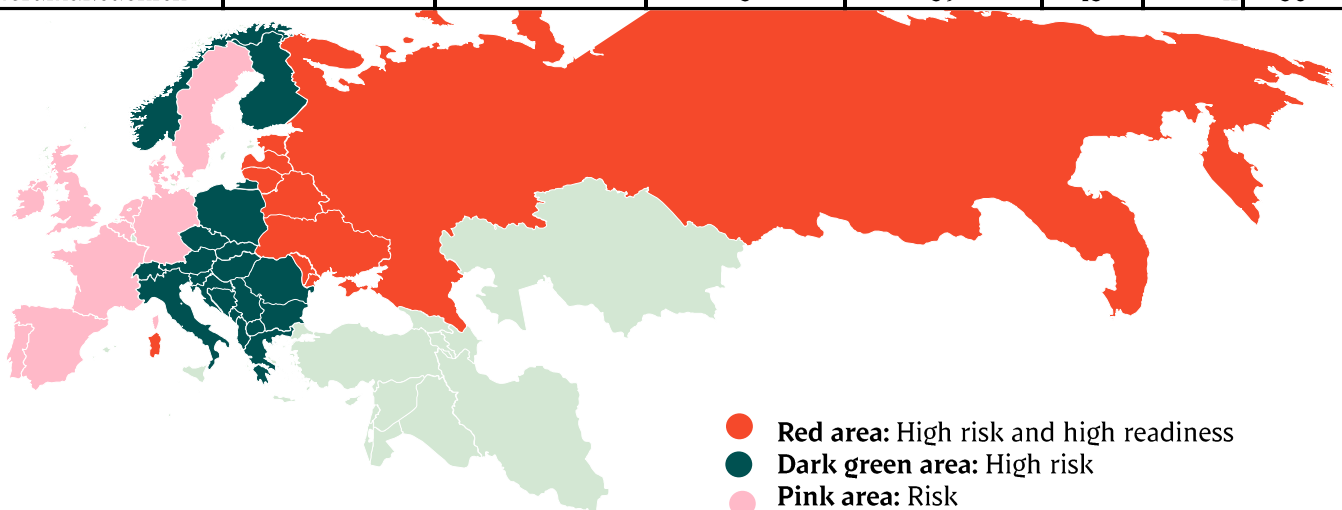

Week		
27	57.656	
28	54.305	
29	54.413	39997
30	53.827	42.192
31	55.107	39.192
32	51.698	40.034
33	56.257	39.660
34	56.773	39.096
35	57.174	38.859
36	57.174	35.620
37	55.645	37.145
38		37.378
39		38.164
40		32.749
41		41.020
42		37.240
43		39.895
44		33.918
45		41.021
46		38.912
47		39.347
48		38.856
49		38.879
50		40.133
51		40248
52		26.124
53		
Average (week)		
Total (year)		
Change (week)		

Best regards,
Danish Crown

African swine fever

The EU Commission's reporting system for African swine fever for EU countries and Ukraine has been updated until 24th of July.

Country	Period		Year to date		2023		2022	
	August 8th - August 14th 2024		January 1st - August 14th 2024		Piġs	Wild boars	Piġs	Wild boars
Estonia				13	2	53		
Latvia		31	6	617	8	730	6	9
Lithuania		17	6	423	3	439	16	3
Poland	1	67	43	1.355	30	2.744	14	2
Italy (Sardinia)	9	5	28	1.136	17	1.047	4	2
Ukraine	6		52	12	37	9	7	
Czech Republic				27		56		
Romania	7	3	146	116	740	292	329	4
Hungary		9		267		407		5
Bulgaria		1	1	96	3	322	2	3
Slovakia		4	1	110		546	5	5
Serbia	9		260	88	991	213	107	1
Moldova			10	6	19			
Montenegro				1		6	14	
Bosnia-Hercegovina			30	36	1.508	22		
Croatia			6	38	1.124	11		
Nordmakedonien			3	39	15	41	30	

Best regards,
Danish Crown

African swine fever outbreaks in China

Cities/Regions		
Shenyang	Harbin	Great Khinogan Mountains
Zhengzhou	Yunnan	Yulin
Lianyungang	Jinshan	Guigang
Wenzhou	Jiangxi	Chongqing
Xuancheng	Shaanxi	Bome
Wuxi	Heilongjiang	Bayi
Chuzhou	Tongzhou	Gongbo'gyamda
Jiamusi	Linfen	Urumqi
Tongling	Daitongzhuangcun	Hubei
Xilin Gol	Qianshanzhen	Shizhu
Wuhu City	Huxian	Chengmai
Jilin	Dongjiang Avenue	
Songyuan	Yongning	
Gongzhuling	Siyang	
Horgin	Jiangsu	
Hohhot	Suihua	
Yingkou	Guizhou	
Zhaotong	Sanming	
Luotian	Zhuhai	
Baojing	Jinan	
Qingyang	Jinzhou	
Wuxue	Panjin	
Sichuan	Xushui	