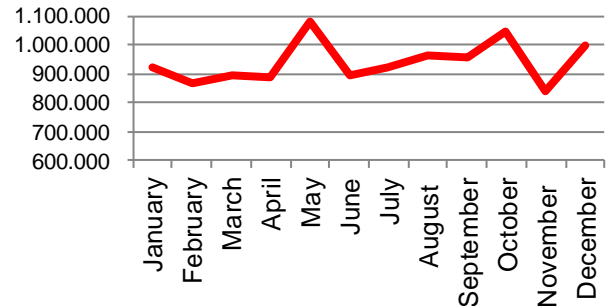

Export of live pigs (piglets and slaughter pigs)

2014	Piglets	Slaughter pigs	Total
January	879.272	40.370	919.642
February	839.091	29.707	868.798
March	859.317	33.347	892.664
April	849.646	35.314	884.960
May	1.042.982	39.777	1.082.759
June	862.440	33.065	895.505
July	886.856	34.849	921.705
August	935.636	28.867	964.503
September	932.699	27.132	959.831
October	1.010.323	37.487	1.047.810
November	803.924	35.285	839.209
December	977.146	24.598	1.001.744
Total	10.879.332	399.798	11.279.130

Total - 2014

2015	Piglets	Slaughter pigs	Total
January	962.172	32.252	994.424
February	976.858	36.996	1.013.854
March	996.913	34.920	1.031.833
April	1.090.112	29.954	1.120.066
May	947.452	22.402	969.854
June	954.462	31.475	985.937
July	1.019.331	24.209	1.043.540
August	955.796	26.483	982.279
September	1.055.464	28.311	1.083.775
October	905.318	24.772	930.090
November	959.721	18.991	978.712
December	1.151.450	28.007	1.179.457
Total	11.975.049	338.772	12.313.821