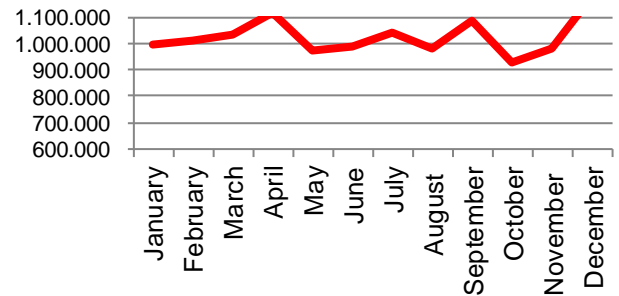

Total - 2015

2016	Piglets	Slaughter pigs	Total
January	1.201.705	21.393	1.223.098
February	927.147	27.901	955.048
March	1.147.661	19.722	1.167.383
April	1.116.337	26.924	1.143.261
May	1.111.458	20.435	1.131.893
June	1.089.042	40.518	1.129.560
July	1.054.711	22.733	1.077.444
August	1.134.108	19.599	1.153.707
September	1.064.266	18.846	1.083.112
October	1.090.450	17.964	1.108.414
November			
December			
Total	10.936.885	236.035	11.172.920