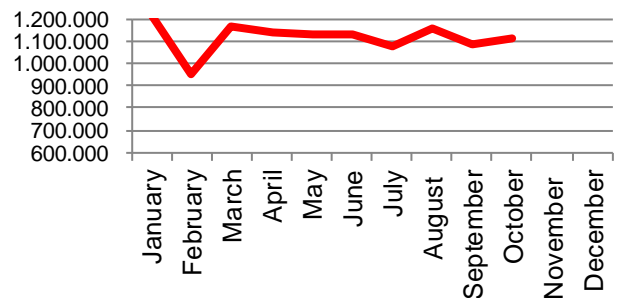

Total - 2016

Best regards
Danish Crown