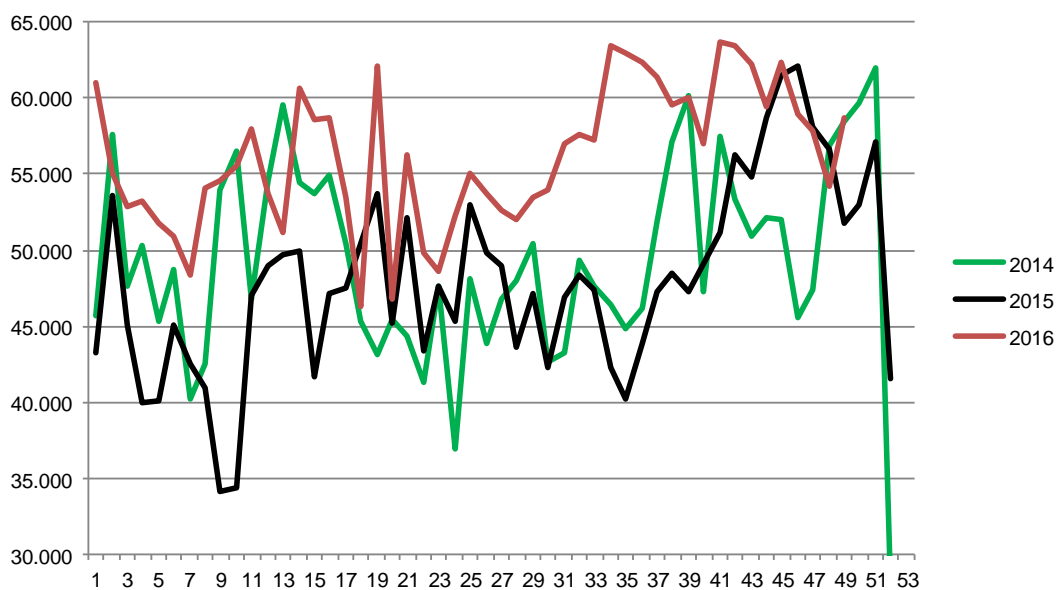

Weekly slaughtering's Danish Crown Essen

Week	2016	2015	2014
1	61.008	43.195	45.700
2	55.082	53.638	57.627
3	52.807	45.020	47.587
4	53.237	39.931	50.291
5	51.815	40.117	45.320
6	50.912	45.104	48.727
7	48.411	42.472	40.239
8	54.099	40.946	42.546
9	54.564	34.166	53.908
10	55.520	34.377	56.509
11	57.931	47.055	46.723
12	53.690	48.978	54.549
13	51.129	49.673	59.533
14	60.589	49.904	54.443
15	58.608	41.702	53.755
16	58.646	47.150	54.869
17	53.508	47.488	50.487
18	46.260	50.416	45.280
19	62.129	53.759	43.100
20	46.814	45.179	45.389
21	56.222	52.159	44.297
22	49.798	43.422	41.285
23	48.579	47.593	47.598
24	52.277	45.265	36.922
25	55.088	52.956	48.136
26	53.747	49.840	43.921

Week	2016	2015	2014
27	52.567	48.928	46.759
28	51.977	43.582	47.950
29	53.498	47.141	50.452
30	54.009	42.317	42.692
31	57.008	46.882	43.203
32	57.569	48.324	49.375
33	57.230	47.392	47.650
34	63.500	42.320	46.411
35	62.909	40.239	44.796
36	62.374	43.894	46.174
37	61.328	47.298	51.838
38	59.540	48.522	57.162
39	60.082	47.249	60.108
40	57.049	49.104	47.249
41	63.693	51.140	57.511
42	63.445	56.284	53.302
43	62.265	54.756	50.854
44	59.466	58.676	52.169
45	62.394	61.458	52.053
46	58.916	62.096	45.584
47	57.902	58.136	47.440
48	54.257	56.648	56.897
49	58.725	51.792	58.440
50		53.040	59.646
51		57.128	61.950
52		41.578	27.955
53		50.466	
Average (week)	56.208	48.073	49.315
Total (year)	2.754.173	2.497.429	2.564.361
Change (week)	16,92%	-2,52%	-5,56%

Best regards
Danish Crown