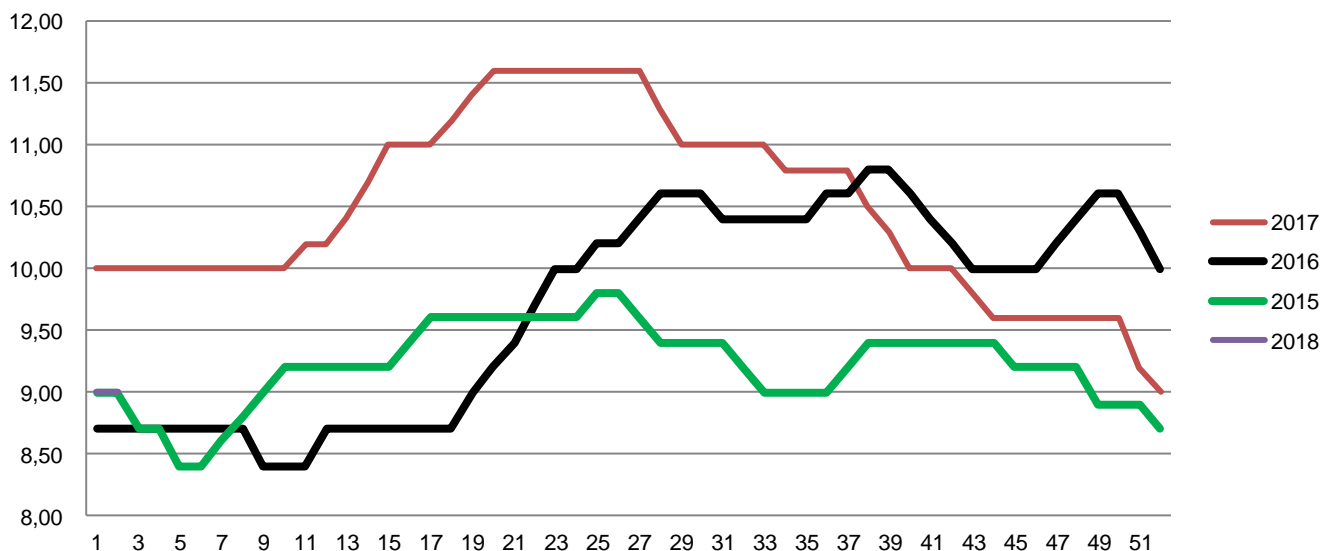

Weekly pig price – Danish Crown

Week	2018	2017	2016
1	9	10,00	8,70
2	9	10,00	8,70
3		10,00	8,70
4		10,00	8,70
5		10,00	8,70
6		10,00	8,70
7		10,00	8,70
8		10,00	8,70
9		10,00	8,40
10		10,00	8,40
11		10,20	8,40
12		10,20	8,70
13		10,40	8,70
14		10,70	8,70
15		11,00	8,70
16		11,00	8,70
17		11,00	8,70
18		11,20	8,70
19		11,40	9,00
20		11,60	9,20
21		11,60	9,40
22		11,60	9,70
23		11,60	10,00
24		11,60	10,00
25		11,60	10,20
26		11,60	10,20

Week	2018	2017	2016
27		11,60	10,40
28		11,30	10,60
29		11,00	10,60
30		11,00	10,60
31		11,00	10,40
32		11,00	10,40
33		11,00	10,40
34		10,80	10,40
35		10,80	10,40
36		10,80	10,60
37		10,80	10,60
38		10,50	10,80
39		10,30	10,80
40		10,00	10,60
41		10,00	10,40
42		10,00	10,20
43		9,80	10,00
44		9,60	10,00
45		9,60	10,00
46		9,60	10,00
47		9,60	10,20
48		9,60	10,40
49		9,60	10,60
50		9,60	10,60
51		9,20	10,30
52		9,00	10,00
Average (week)	9	10,49	9,69

Best regards
Danish Crown