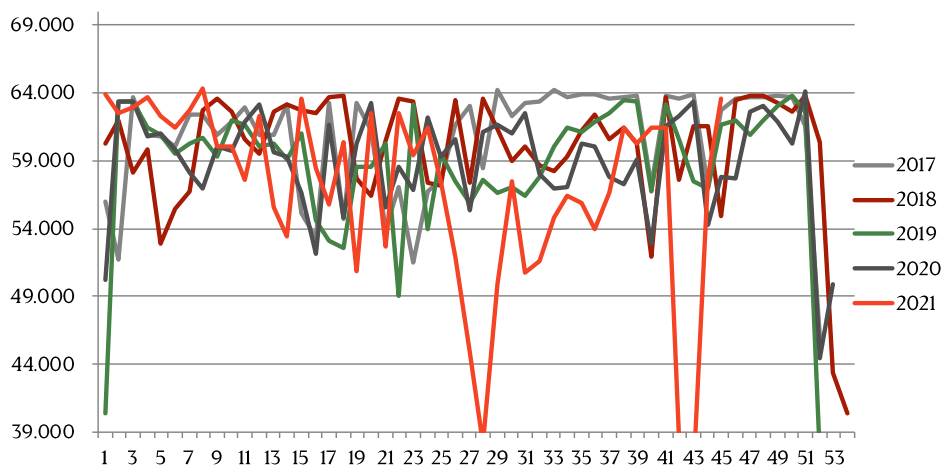

Weekly slaughtering's Danish Crown Essen

Week	2021	2020
1	63856	50.209
2	62474	63.378
3	62901	63.402
4	63648	60.747
5	62280	61.019
6	61.404	59.845
7	62.697	58.095
8	64.376	56.897
9	60.006	60.033
10	60.090	59.724
11	57.586	61.817
12	62.295	63.130
13	55.569	59.585
14	53.423	59.247
15	63.548	56.629
16	58.421	52.081
17	55.717	61.680
18	60.384	54.760
19	50.877	60.222
20	62.542	63.225
21	52.670	55.570
22	62.469	58.517
23	59.450	56.849
24	61.404	62.218
25	57.500	59.332
26	51.933	60.534

Week	2021	2020
27	44.797	55.300
28	38.123	61.076
29	49.868	61.663
30	57.500	61.043
31	50.774	62.529
32	51.559	58.016
33	54.798	56.966
34	56.360	57.021
35	55.882	60.226
36	53.994	60.086
37	56.642	57.850
38	61.393	57.241
39	60.221	59.037
40	61.393	52.913
41	61.412	61.570
42	38.584	62.290
43	36.007	63.361
44	57.760	54.244
45	63.622	57.791
46		57.701
47		62.613
48		62.997
49		61.829
50		60.254
51		64.077
52		44.436
53		49.926
Average (week)	56.894	58.921
Total (year)	2.560.209	3.122.801
Change (week)	-3,44%	0,21%

Best regards,
Danish Crown