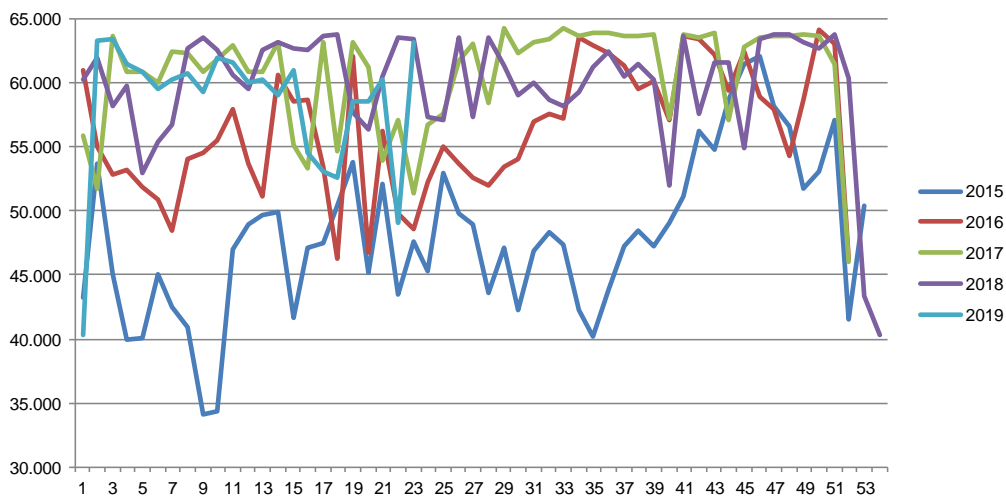

Weekly slaughtering's Danish Crown Essen

Week	2019	2018
1	40.367	56.737
2	63.329	62.716
3	63.408	63.596
4	61.468	62.579
5	60.896	60.584
6	59.523	59.507
7	60.227	62.597
8	60.695	63.178
9	59.326	62.731
10	62.005	62.555
11	61.619	63.673
12	60.030	63.832
13	60.311	57.666
14	59.040	56.402
15	61.006	60.480
16	54.587	63.566
17	53.110	63.393
18	52.555	57.370
19	58.603	57.111
20	58.518	63.484
21	60.282	57.400
22	49.073	63.529
23	63.195	61.383
24		59.021
25		60.077
26		58.620

Week	2019	2018
27		60.288
28		61.979
29		58.152
30		59.792
31		52.909
32		55.428
33		58.217
34		59.343
35		61.192
36		62.419
37		60.560
38		61.439
39		60.210
40		51.964
41		63.697
42		57.580
43		61.566
44		54.946
45		63.462
46		63.786
47		63.817
48		63.222
49		62.646
50		63.754
51		60.394
52		43.394
53		
Average (week)	58.399	60.191
Total (year)	1.343.173	3.129.943
Change (week)	-2,98%	-0,76%

Best regards
Danish Crown