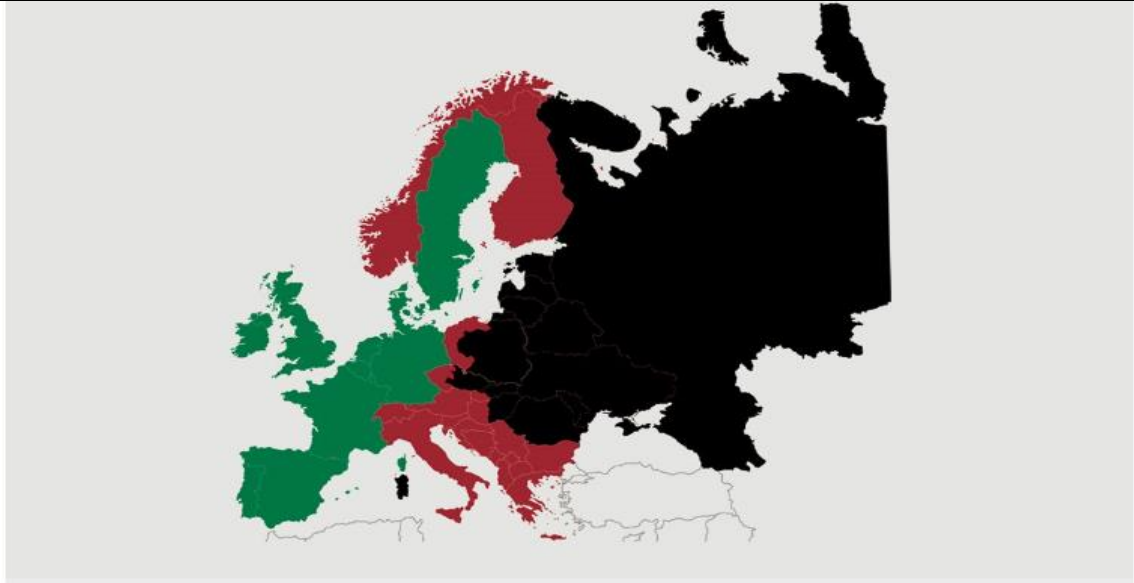

Country	Jan. - Mar. 2019		Jan. - Mar. 2018	
	Value in billion DKK	Tonnage	Value in billion DKK	Tonnage
Germany	1.559	128.514	1.763	149.257
Poland	975	70.111	1.052	77.667
Japan	913	30.385	813	28.757
China/ Hong Kong	892	71.125	672	61.261
UK	826	51.266	715	45.560
Italy	402	28.923	441	32.937
Australia	296	14.179	265	12.812
USA	181	7.312	275	11.137
Sweden	129	5.866	167	8.312
Spain	110	4.605	70	3.219
Top 10 total	6.283	412.286	6.233	430.919
Other countries	912	51.392	1.023	59.082
Total	7.195	463.678	7.256	490.001

Best regards
Danish Crown

African swine fever

The EU Commission's reporting system for African swine fever for EU countries and Ukraine has been updated until 2nd of June

Country	Period May 20 th – June 2 nd		Year to date January 1 st – June 2 nd		2018	
	Pigs	Wild boars	Pigs	Wild boars	Svin	Vildsvin
Estonia				46		230
Latvia		8		144	10	685
Lithuania		23		240	51	1.443
Poland	1	1.202	3	1.202	109	2.438
Italy			1	17	10	64
Ukraine	2		16	7	105	41
Czech Republic						28
Romania	13	21	102	253	1.163	170
Hungary		24		681		138
Bulgaria				11	1	5
Belgium		7		463		161
Total	16	1.285	122	3.064	1.449	5.403

Black area: High risk and high readiness

Red area: High risk

Green area: Risk

Best regards
Danish Crown

African swine fever outbreaks in China

Cities/Regions		
Shenyang	Harbin	Great Khinogan Mountains
Zhengzhou	Yunnan	Yulin
Lianyungang	Jinshan	Guigang
Wenzhou	Jiangxi	Chongqing
Xuancheng	Shaanxi	Bome
Wuxi	Heilongjiang	Bayi
Chuzhou	Tongzhou	Gongbo'gyamda
Jiamusi	Linfen	Urumqi
Tongling	Daitongzhuangcun	Hubei
Xilin Gol	Qianshanzhen	Shizhu
Wuhu City	Huxian	Chengmai
Jilin	Dongjiang Avenue	
Songyuan	Yongning	
Gongzhuling	Siyang	
Horqin	Jiangsu	
Hohhot	Suihua	
Yingkou	Guizhou	
Zhaotong	Sanming	
Luotian	Zhuhai	
Baojing	Jinan	
Qingyang	Jinzhou	
Wuxue	Panjin	
Sichuan	Xushui	