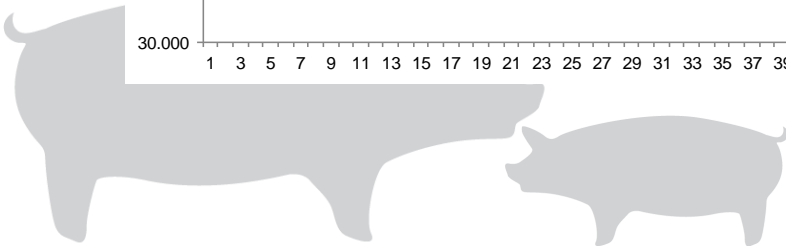

Weekly slaughtering's Danish Crown Essen

Week	2019	2018
1	40.367	56.737
2	63.329	62.716
3	63.408	63.596
4	61.468	62.579
5	60.896	60.584
6	59.523	59.507
7	60.227	62.597
8	60.695	63.178
9	59.326	62.731
10	62.005	62.555
11	61.619	63.673
12	60.030	63.832
13	60.311	57.666
14	59.040	56.402
15	61.006	60.480
16	54.587	63.566
17	53.110	63.393
18	52.555	57.370
19	58.603	57.111
20	58.518	63.484
21	60.282	57.400
22	49.073	63.529
23	63.195	61.383
24		59.021
25		60.077
26		58.620

Week	2019	2018
27		60.288
28		61.979
29		58.152
30		59.792
31		52.909
32		55.428
33		58.217
34		59.343
35		61.192
36		62.419
37		60.560
38		61.439
39		60.210
40		51.964
41		63.697
42		57.580
43		61.566
44		54.946
45		63.462
46		63.786
47		63.817
48		63.222
49		62.646
50		63.754
51		60.394
52		43.394
53		
Average (week)	58.399	60.191
Total (year)	1.343.173	3.129.943
Change (week)	-2,98%	-0,76%

Best regards
Danish Crown