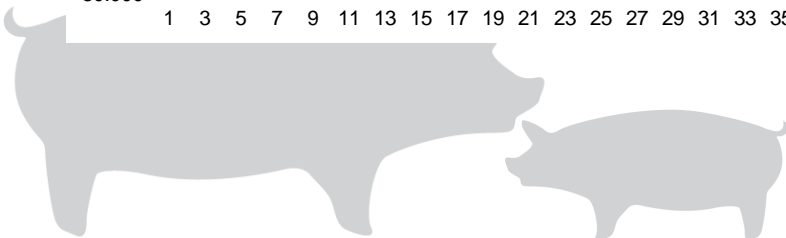

Weekly slaughtering's Danish Crown Essen

Week	2019	2018
1	40.367	56.737
2	63.329	62.716
3	63.408	63.596
4	61.468	62.579
5	60.896	60.584
6	59.523	59.507
7	60.227	62.597
8	60.695	63.178
9	59.326	62.731
10	62.005	62.555
11	61.619	63.673
12	60.030	63.832
13	60.311	57.666
14	59.040	56.402
15	61.006	60.480
16	54.587	63.566
17	53.110	63.393
18	52.555	57.370
19	58.603	57.111
20	58.518	63.484
21	60.282	57.400
22	49.073	63.529
23	63.195	61.383
24	53.936	59.021
25	59.462	60.077
26	57.454	58.620

Week	2019	2018
27	55.853	60.288
28	57.615	61.979
29	56.638	58.152
30	57.069	59.792
31	56.393	52.909
32	57.813	55.428
33	60.073	58.217
34	61.488	59.343
35	61.071	61.192
36	61.898	62.419
37	62.502	60.560
38	63.527	61.439
39	63.325	60.210
40		51.964
41		63.697
42		57.580
43		61.566
44		54.946
45		63.462
46		63.786
47		63.817
48		63.222
49		62.646
50		63.754
51		60.394
52		43.394
53		

Best regards
Danish Crown