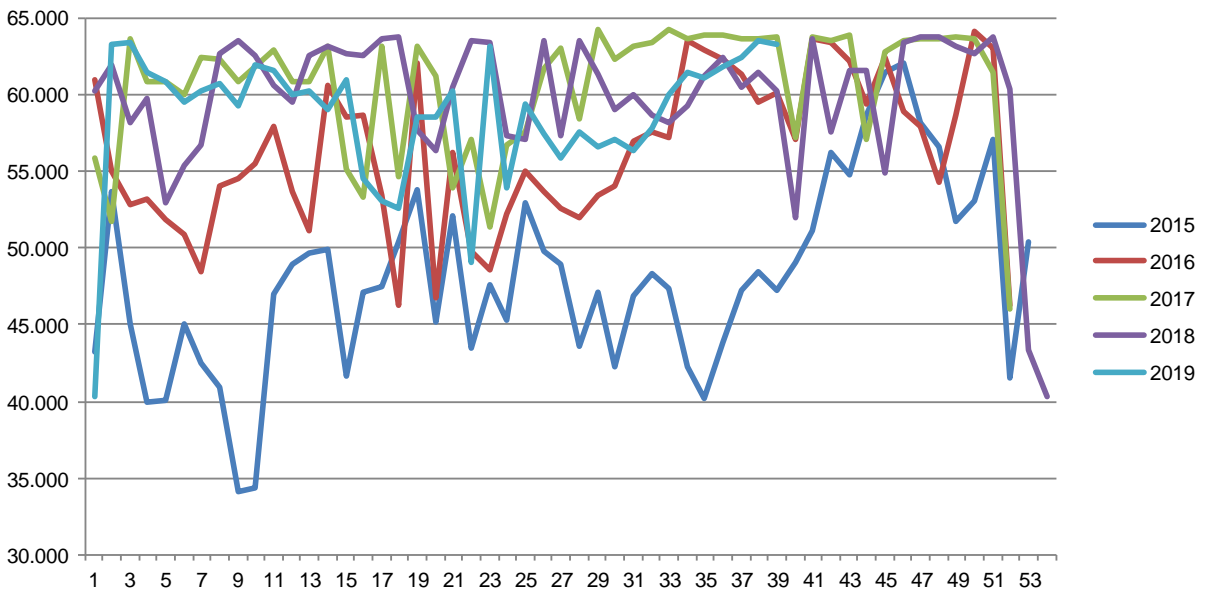

Weekly slaughtering's Danish Crown Essen

Week	2019	2018
1	40.367	56.737
2	63.329	62.716
3	63.408	63.596
4	61.468	62.579
5	60.896	60.584
6	59.523	59.507
7	60.227	62.597
8	60.695	63.178
9	59.326	62.731
10	62.005	62.555
11	61.619	63.673
12	60.030	63.832
13	60.311	57.666
14	59.040	56.402
15	61.006	60.480
16	54.587	63.566
17	53.110	63.393
18	52.555	57.370
19	58.603	57.111
20	58.518	63.484
21	60.282	57.400
22	49.073	63.529
23	63.195	61.383
24	53.936	59.021
25	59.462	60.077
26	57.454	58.620

Week	2019	2018
27	55.853	60.288
28	57.615	61.979
29	56.638	58.152
30	57.069	59.792
31	56.393	52.909
32	57.813	55.428
33	60.073	58.217
34	61.488	59.343
35	61.071	61.192
36	61.898	62.419
37	62.502	60.560
38	63.527	61.439
39	63.325	60.210
40		51.964
41		63.697
42		57.580
43		61.566
44		54.946
45		63.462
46		63.786
47		63.817
48		63.222
49		62.646
50		63.754
51		60.394
52		43.394
53		

Best regards
Danish Crown