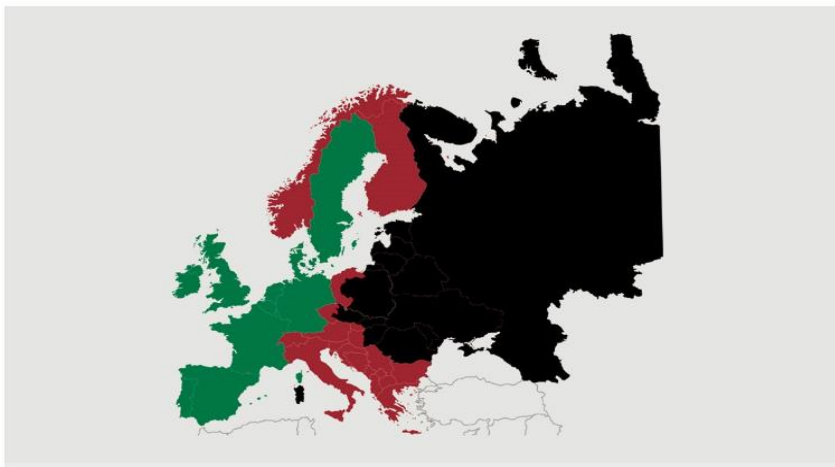

Week	2019	2018
27	55.853	60.288
28	57.615	61.979
29	56.638	58.152
30	57.069	59.792
31	56.393	52.909
32	57.813	55.428
33	60.073	58.217
34	61.488	59.343
35	61.071	61.192
36	61.898	62.419
37	62.502	60.560
38	63.527	61.439
39	63.325	60.210
40		51.964
41		63.697
42		57.580
43		61.566
44		54.946
45		63.462
46		63.786
47		63.817
48		63.222
49		62.646
50		63.754
51		60.394
52		43.394
53		

Best regards
Danish Crown

African swine fever

The EU Commission's reporting system for African swine fever for EU countries and Ukraine has been updated until 22nd of September.

Country	Period September 16 th - September 22 nd		Year to date January 1 st - September 22 nd		2018	
	Pigs	Wild boars	Pigs	Wild boars	Pigs	Wild boars
Estonia		1		61		230
Latvia		7	1	240	10	685
Lithuania	1	2	17	360	51	1.443
Poland		28	45	1.704	109	2.438
Italy			1	26	10	64
Ukraine			36	10	105	41
Czech Republic						28
Romania	55	16	1.401	483	1.163	170
Hungary		38		986		138
Bulgaria	2	1	38	61	1	5
Slovakia		1	11	8		
Serbia	1		18			
Belgium				479		161
Total	59	94	1.568	4.418	1.449	5.403

Black area: High risk and high readiness

Red area: High risk

Green area: Risk

Best regards
Danish Crown

African swine fever outbreaks in China

Cities/Regions		
Shenyang	Harbin	Great Khinogan Mountains
Zhengzhou	Yunnan	Yulin
Lianyungang	Jinshan	Guigang
Wenzhou	Jiangxi	Chongqing
Xuancheng	Shaanxi	Bome
Wuxi	Heilongjiang	Bayi
Chuzhou	Tongzhou	Gongbo'gyamda
Jiamusi	Linfen	Urumqi
Tongling	Daitongzhuangcun	Hubei
Xilin Gol	Qianshanzhen	Shizhu
Wuhu City	Huxian	Chengmai
Jilin	Dongjiang Avenue	
Songyuan	Yongning	
Gongzhuling	Siyang	
Horqin	Jiangsu	
Hohhot	Suihua	
Yingkou	Guizhou	
Zhaotong	Sanming	
Luotian	Zhuhai	
Baojing	Jinan	
Qingyang	Jinzhou	
Wuxue	Panjin	
Sichuan	Xushui	