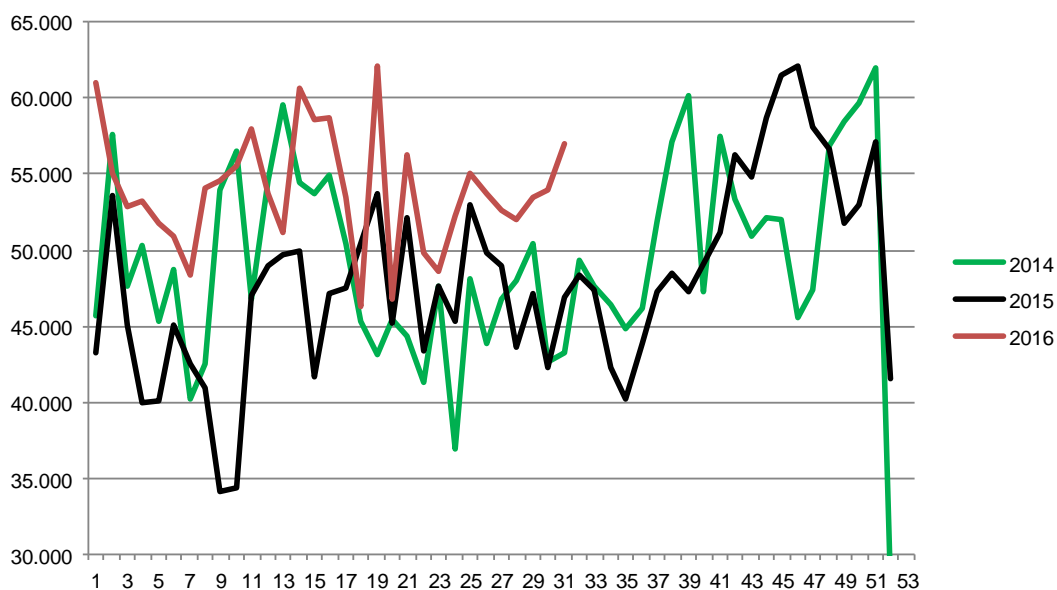

Weekly slaughtering's Danish Crown Essen

Week	2016	2015	2014
1	61.008	43.195	45.700
2	55.082	53.638	57.627
3	52.807	45.020	47.587
4	53.237	39.931	50.291
5	51.815	40.117	45.320
6	50.912	45.104	48.727
7	48.411	42.472	40.239
8	54.099	40.946	42.546
9	54.564	34.166	53.908
10	55.520	34.377	56.509
11	57.931	47.055	46.723
12	53.690	48.978	54.549
13	51.129	49.673	59.533
14	60.589	49.904	54.443
15	58.608	41.702	53.755
16	58.646	47.150	54.869
17	53.508	47.488	50.487
18	46.260	50.416	45.280
19	62.129	53.759	43.100
20	46.814	45.179	45.389
21	56.222	52.159	44.297
22	49.798	43.422	41.285
23	48.579	47.593	47.598
24	52.277	45.265	36.922
25	55.088	52.956	48.136
26	53.747	49.840	43.921

Week	2016	2015	2014
27	52.567	48.928	46.759
28	51.977	43.582	47.950
29	53.498	47.141	50.452
30	54.009	42.317	42.692
31	57.008	46.882	43.203
32		48.324	49.375
33		47.392	47.650
34		42.320	46.411
35		40.239	44.796
36		43.894	46.174
37		47.298	51.838
38		48.522	57.162
39		47.249	60.108
40		49.104	47.249
41		51.140	57.511
42		56.284	53.302
43		54.756	50.854
44		58.676	52.169
45		61.458	52.053
46		62.096	45.584
47		58.136	47.440
48		56.648	56.897
49		51.792	58.440
50		53.040	59.646
51		57.128	61.950
52		41.578	27.955
53		50.466	
Average (week)	53.920	48.073	49.315
Total (year)	1.671.529	2.497.429	2.564.361
Change (week)	12,16%	-2,52%	-5,56%

Best regards
Danish Crown