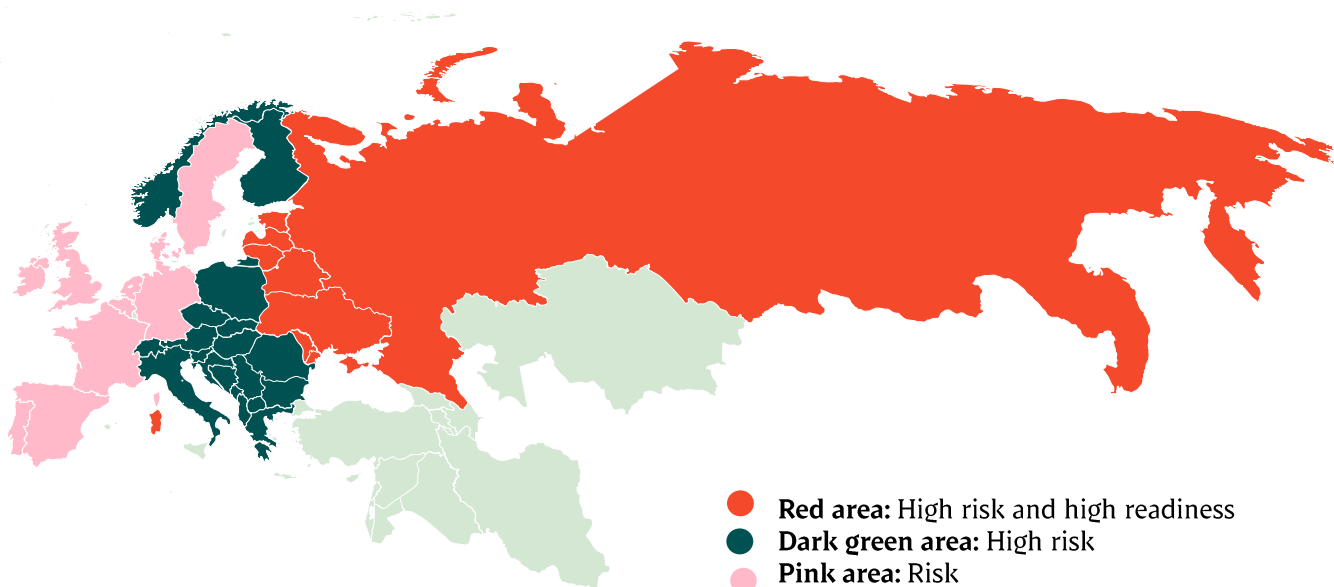

Week	2021	2020
27	44.797	55.300
28	38.123	61.076
29	49.868	61.663
30	57.500	61.043
31	50.774	62.529
32	51.559	58.016
33	54.798	56.966
34	56.360	57.021
35	55.882	60.226
36	53.994	60.086
37	56.642	57.850
38	61.393	57.241
39	60.221	59.037
40	61.393	52.913
41	61.412	61.570
42	38.584	62.290
43		63.361
44		54.244
45		57.791
46		57.701
47		62.613
48		62.997
49		61.829
50		60.254
51		64.077
52		44.436
53		49.926
Average (week)	57.210	58.921
Total (year)	2.402.820	3.122.801
Change (week)	-2,90%	0,21%

Best regards,
Danish Crown

African swine fever

The EU Commission's reporting system for African swine fever for EU countries and Ukraine has been updated until 24th of July.

Country	Period Sept. 25 th - Sept. 29 th		Year to date January 1 st - Sept. 29 th		2020		2019	
	Pigs	Wild boars	Pigs	Wild boars	Pigs	Wild boars	Pigs	Wild boars
Estonia			1	47		66		80
Latvia		1	2	216	3	300	1	369
Lithuania		2		117	3	222	19	464
Poland	2	26	107	2.278	103	3.980	48	2.468
Italy (Sardinia)				5		40	1	60
Ukraine			9	2	23	5	42	11
Czech Republic								
Romania	38	2	1.354	877	1.008	848	1.724	683
Hungary				2.512		3.952		1.598
Bulgaria			5	198	19	509	44	165
Slovakia		4	8	1.453	17	328	11	27
Serbia			33	71	15	41	18	
Moldova			1		2	30		
Belgium						3		482
Germany		34	3	1.689		338		
Greece					1			
Total	40	69	1.523	9.465	1.194	10.662	1.908	6.407

Best regards,
Danish Crown

African swine fever outbreaks in China

Cities/Regions		
Shenyang	Harbin	Great Khinogan Mountains
Zhengzhou	Yunnan	Yulin
Lianyungang	Jinshan	Guigang
Wenzhou	Jiangxi	Chongqing
Xuancheng	Shaanxi	Bome
Wuxi	Heilongjiang	Bayi
Chuzhou	Tongzhou	Gongbo'gyamda
Jiamusi	Linfen	Urumqi
Tongling	Daitongzhuangcun	Hubei
Xilin Gol	Qianshanzhen	Shizhu
Wuhu City	Huxian	Chengmai
Jilin	Dongjiang Avenue	
Songyuan	Yongning	
Gongzhuling	Siyang	
Horgin	Jiangsu	
Hohhot	Suihua	
Yingkou	Guizhou	
Zhaotong	Sanming	
Luotian	Zhuhai	
Baojing	Jinan	
Qingyang	Jinzhou	
Wuxue	Panjin	
Sichuan	Xushui	