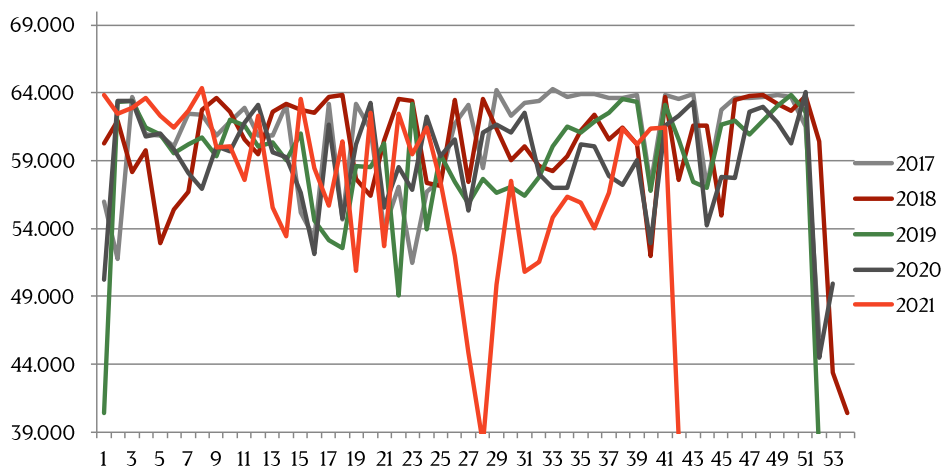

Weekly slaughtering's Danish Crown Essen

Week	2021	2020
1	63856	50.209
2	62474	63.378
3	62901	63.402
4	63648	60.747
5	62280	61.019
6	61.404	59.845
7	62.697	58.095
8	64.376	56.897
9	60.006	60.033
10	60.090	59.724
11	57.586	61.817
12	62.295	63.130
13	55.569	59.585
14	53.423	59.247
15	63.548	56.629
16	58.421	52.081
17	55.717	61.680
18	60.384	54.760
19	50.877	60.222
20	62.542	63.225
21	52.670	55.570
22	62.469	58.517
23	59.450	56.849
24	61.404	62.218
25	57.500	59.332
26	51.933	60.534

Week	2021	2020
27	44.797	55.300
28	38.123	61.076
29	49.868	61.663
30	57.500	61.043
31	50.774	62.529
32	51.559	58.016
33	54.798	56.966
34	56.360	57.021
35	55.882	60.226
36	53.994	60.086
37	56.642	57.850
38	61.393	57.241
39	60.221	59.037
40	61.393	52.913
41	61.412	61.570
42	38.584	62.290
43		63.361
44		54.244
45		57.791
46		57.701
47		62.613
48		62.997
49		61.829
50		60.254
51		64.077
52		44.436
53		49.926
Average (week)	57.210	58.921
Total (year)	2.402.820	3.122.801
Change (week)	-2,90%	0,21%

Best regards,
Danish Crown