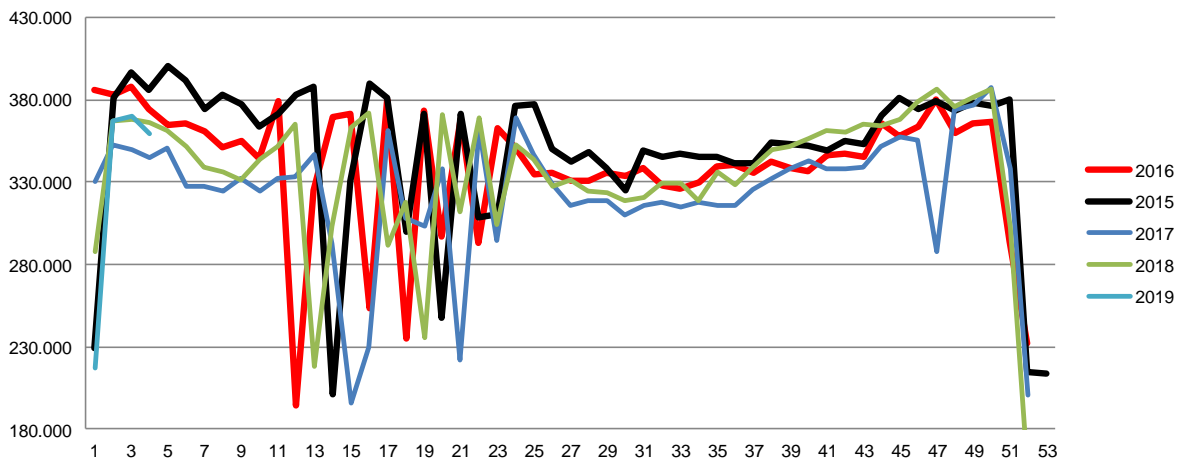

Week	2019	2018
27		86,43
28		86,02
29		86,03
30		85,80
31		85,54
32		85,64
33		85,41
34		85,56
35		85,57
36		85,78
37		86,06
38		86,26
39		86,11
40		86,12
41		85,91
42		85,82
43		85,62
44		85,08
45		84,69
46		83,94
47		83,25
48		82,53
49		81,95
50		81,31
51		80,86
52		84,41
53		
Average (week)	86,48	86,29

Best regards
Danish Crown

Total killings Denmark (98 % of all slaughtering's)

Week	2019	2018
1	217.081	287.789
2	367.355	367.703
3	369.764	368.047
4	359.584	366.312
5		361.495
6		352.145
7		339.607
8		336.613
9		331.154
10		343.691
11		351.578
12		365.200
13		218.444
14		303.033
15		363.829
16		371.945
17		291.607
18		317.876
19		235.481
20		371.516
21		311.691
22		369.643
23		304.448
24		352.632
25		343.770
26		327.658

Week	2019	2018
27		331.814
28		325.072
29		324.018
30		318.614
31		321.250
32		329.917
33		329.555
34		318.566
35		336.158
36		328.251
37		338.962
38		349.571
39		352.234
40		356.258
41		361.609
42		360.885
43		364.912
44		364.067
45		368.260
46		378.509
47		386.643
48		376.153
49		381.869
50		386.215
51		302.451
52		151.352
53		
Average (week)	328.446	336.501
Total (year)	1.313.784	17.498.072

Best regards
Danish Crown

Weekly slaughtering's Danish Crown Essen

Week	2019	2018
1	40.367	56.737
2	63.329	62.716
3	63.408	63.596
4	61.468	62.579
5	60.896	60.584
6		59.507
7		62.597
8		63.178
9		62.731
10		62.555
11		63.673
12		63.832
13		57.666
14		56.402
15		60.480
16		63.566
17		63.393
18		57.370
19		57.111
20		63.484
21		57.400
22		63.529
23		61.383
24		59.021
25		60.077
26		58.620