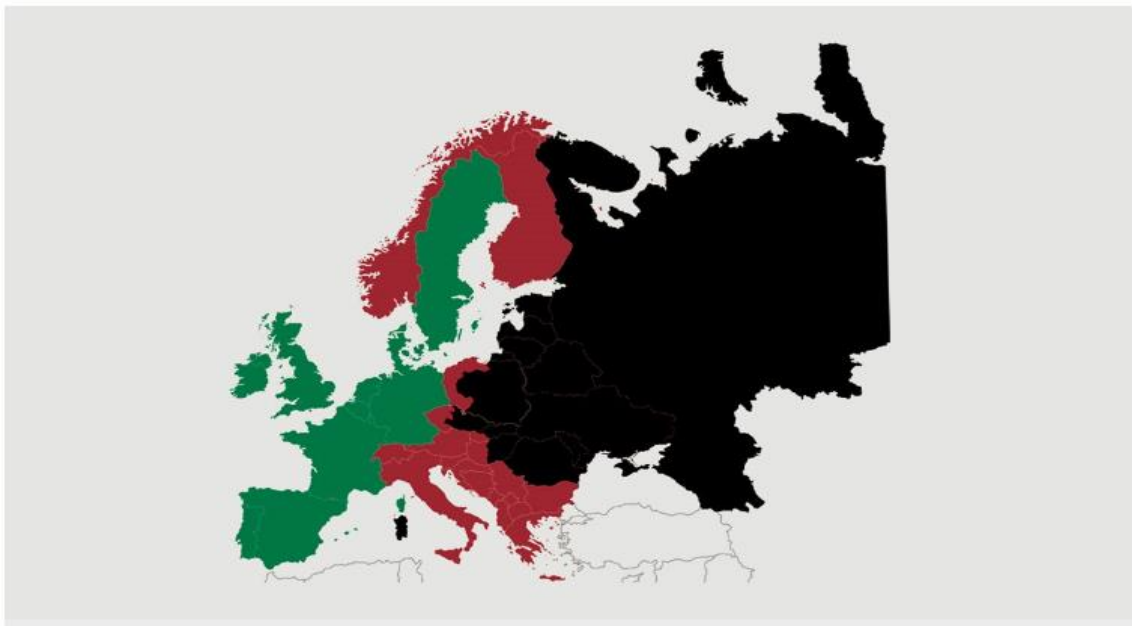

Best regards
Danish Crown

African swine fever

The EU Commission's reporting system for African swine fever for EU countries and Ukraine has been updated until 27th of December

Country	Period		Year to date	
	January 6th - December 27th		January 1 st - December 27th	
	Pigs	Wild boars	Pigs	Wild boars
Estonia		18		24
Latvia		27		70
Lithuania		35		67
Poland		125		223
Italy		8		10
Ukraine	1		1	
Czech Republic				
Romania	10	31	22	44
Hungary		64		95
Bulgaria				
Belgium		44		67
Total	11	352	23	600

Black area: High risk and high readiness

Red area: High risk

Green area: Risk

Best regards
Danish Crown

African swine fever outbreaks in China

Outbreaks	Cities/Regions
1st outbreak	Shenyang
2nd outbreak	Zhengzhou
3rd outbreak	Lianyungang
4th outbreak	Wenzhou
5th outbreak	WuhuCity
6th outbreak	Xuancheng
7th outbreak	xuancheng
8th outbreak	Wuxi
9th outbreak	Chuzhou
10th outbreak	Jiamusi
11th outbreak	Wuhu City
12th outbreak	Xuancheng
13th outbreak	Jiamusi
14th outbreak	Tongling
15th outbreak	Jilin
16th outbreak	Xilin Gol
17th outbreak	Gongzhuling