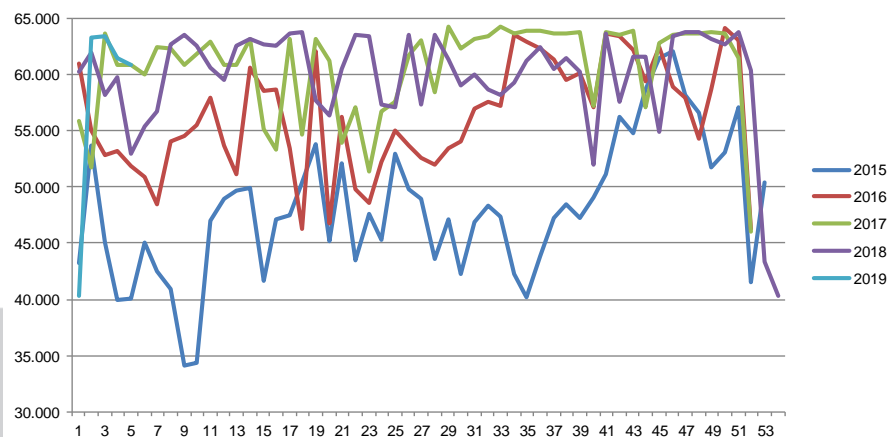

Best regards
Danish Crown

Total killings Denmark (98 % of all slaughtering's)

Week	2019	2018
1	217.081	287.789
2	367.355	367.703
3	369.764	368.047
4	359.584	366.312
5		361.495
6		352.145
7		339.607
8		336.613
9		331.154
10		343.691
11		351.578
12		365.200
13		218.444
14		303.033
15		363.829
16		371.945
17		291.607
18		317.876
19		235.481
20		371.516
21		311.691
22		369.643
23		304.448
24		352.632
25		343.770
26		327.658

Week	2019	2018
27		331.814
28		325.072
29		324.018
30		318.614
31		321.250
32		329.917
33		329.555
34		318.566
35		336.158
36		328.251
37		338.962
38		349.571
39		352.234
40		356.258
41		361.609
42		360.885
43		364.912
44		364.067
45		368.260
46		378.509
47		386.643
48		376.153
49		381.869
50		386.215
51		302.451
52		151.352
53		
Average (week)	328.446	336.501
Total (year)	1.313.784	17.498.072

Best regards
Danish Crown

Weekly slaughtering's Danish Crown Essen

Week	2019	2018
1	40.367	56.737
2	63.329	62.716
3	63.408	63.596
4	61.468	62.579
5	60.896	60.584
6		59.507
7		62.597
8		63.178
9		62.731
10		62.555
11		63.673
12		63.832
13		57.666
14		56.402
15		60.480
16		63.566
17		63.393
18		57.370
19		57.111
20		63.484
21		57.400
22		63.529
23		61.383
24		59.021
25		60.077
26		58.620

Week	2019	2018
27		60.288
28		61.979
29		58.152
30		59.792
31		52.909
32		55.428
33		58.217
34		59.343
35		61.192
36		62.419
37		60.560
38		61.439
39		60.210
40		51.964
41		63.697
42		57.580
43		61.566
44		54.946
45		63.462
46		63.786
47		63.817
48		63.222
49		62.646
50		63.754
51		60.394
52		43.394
53		
Average (week)	57.894	60.191
Total (year)	289.468	3.129.943
Change (week)	-3,82%	-0,76%