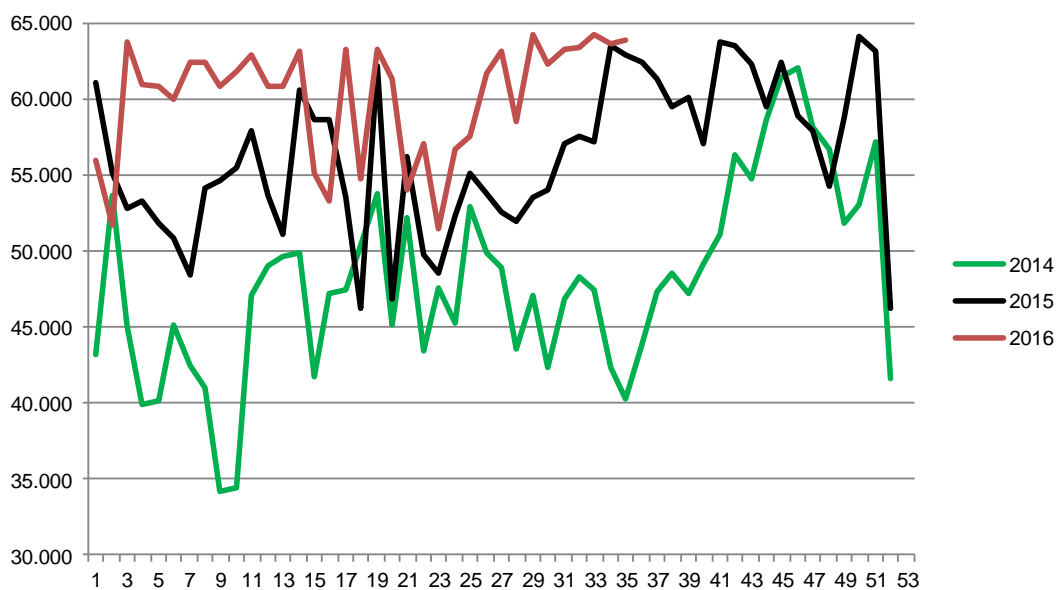

Weekly slaughtering's Danish Crown Essen

Week	2017	2016	2015
1	55.941	61.008	43.195
2	51.750	55.082	53.638
3	63.697	52.807	45.020
4	60.900	53.237	39.931
5	60.849	51.815	40.117
6	60.034	50.912	45.104
7	62.439	48.411	42.472
8	62.356	54.099	40.946
9	60.854	54.564	34.166
10	61.852	55.520	34.377
11	62.925	57.931	47.055
12	60.855	53.690	48.978
13	60.885	51.129	49.673
14	63.124	60.589	49.904
15	55.147	58.608	41.702
16	53.305	58.646	47.150
17	63.211	53.508	47.488
18	54.697	46.260	50.416
19	63.208	62.129	53.759
20	61.278	46.814	45.179
21	53.958	56.222	52.159
22	57.051	49.798	43.422
23	51.432	48.579	47.593
24	56.730	52.277	45.265
25	57.586	55.088	52.956
26	61.698	53.747	49.840

Week	2017	2016	2015
27	63.096	52.567	48.928
28	58.468	51.977	43.582
29	64.235	53.498	47.141
30	62.340	54.009	42.317
31	63.228	57.008	46.882
32	63.406	57.569	48.324
33	64.249	57.230	47.392
34	63.679	63.500	42.320
35	63.894	62.909	40.239
36		62.374	43.894
37		61.328	47.298
38		59.540	48.522
39		60.082	47.249
40		57.049	49.104
41		63.693	51.140
42		63.445	56.284
43		62.265	54.756
44		59.466	58.676
45		62.394	61.458
46		58.916	62.096
47		57.902	58.136
48		54.257	56.648
49		58.725	51.792
50		64.147	53.040
51		63.091	57.128
52		46.280	41.578
53			50.466
Average (week)	60.124	56.302	48.073
Total (year)	2.104.357	2.927.691	2.497.429
Change (week)	6,79%	17,12%	-2,52%

Best regards
Danish Crown