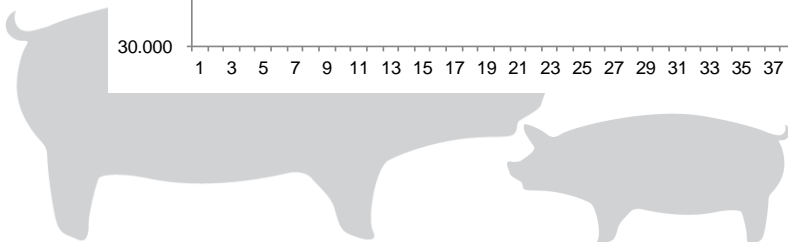

Weekly slaughtering's Danish Crown Essen

Week	2020	2019
1	50.209	40.367
2	63.378	63.329
3	63.402	63.408
4	60.747	61.468
5	61.019	60.896
6	59.845	59.523
7	58.095	60.227
8	56.897	60.695
9	60.033	59.326
10	59.724	62.005
11	61.817	61.619
12	63.130	60.030
13	59.585	60.311
14	59.247	59.040
15	56.629	61.006
16	52.081	54.587
17	61.680	53.110
18	54.760	52.555
19	60.222	58.603
20	63.225	58.518
21	55.570	60.282
22	58.517	49.073
23	56.849	63.195
24		53.936
25		59.462
26		57.454

Week	2020	2019
27		55.853
28		57.615
29		56.638
30		57.069
31		56.393
32		57.813
33		60.073
34		61.488
35		61.071
36		61.898
37		62.502
38		63.527
39		63.325
40		56.780
41		63.150
42		60.543
43		57.436
44		56.962
45		61.664
46		61.984
47		60.934
48		61.976
49		63.046
50		63.812
51		62.634
52		37.264
Average (week)	59.082	58.798
Total (year)	1.299.812	3.057.475
Change (week)	0,48%	-2,32%

Best regards
Danish Crown