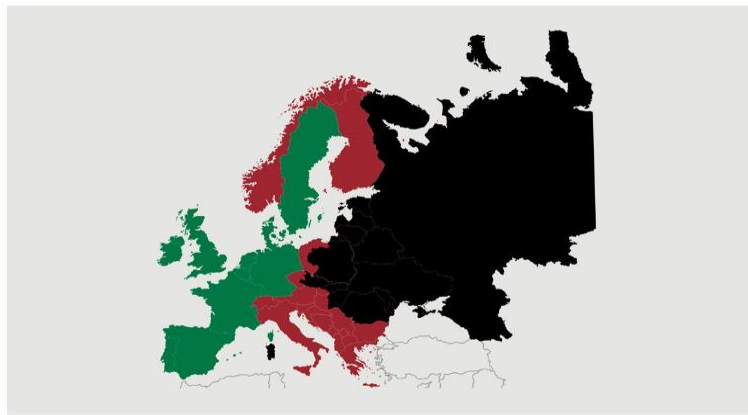

Best regards
Danish Crown

Weekly slaughtering's Danish Crown Essen

Week	2020	2019
1	50.209	40.367
2	63.378	63.329
3	63.402	63.408
4	60.747	61.468
5	61.019	60.896
6	59.845	59.523
7	58.095	60.227
8	56.897	60.695
9	60.033	59.326
10	59.724	62.005
11	61.817	61.619
12	63.130	60.030
13	59.585	60.311
14	59.247	59.040
15	56.629	61.006
16	52.081	54.587
17	61.680	53.110
18	54.760	52.555
19	60.222	58.603
20	63.225	58.518
21	55.570	60.282
22	58.517	49.073
23	56.849	63.195
24		53.936
25		59.462
26		57.454

Best regards
Danish Crown

African swine fever

The EU Commission's reporting system for African swine fever for EU countries and Ukraine has been updated until 24th of May.

Country	Period May 25 th - May 31 th		Year to date January 1 st - May 31 th		2019		2018	
	Pigs	Wild boars	Pigs	Wild boars	Pigs	Wild boars	Pigs	Wild boars
Estonia				22		80		230
Latvia		1		115	1	369	10	685
Lithuania		3	1	99	19	464	51	1.443
Poland		50	2	2.537	48	2.468	109	2.438
Italy				32	1	60	10	64
Ukraine	1		7	4	42	11	105	41
Czech Republic								28
Romania	4	17	262	497	1.724	683	1.163	170
Hungary		99		2.643		1.598		138
Bulgaria		4	17	324	44	165	1	5
Slovakia		3		115	11	27		
Serbia				41	18			
Moldova			1	30				
Belgium				3		482		161
Greece			1					
Total	5	177	291	6.462	1.908	6.407	1.449	5.403

Black area: High risk and high readiness
 Red area: High risk
 Green area: Risk

Best regards
 Danish Crown

African swine fever outbreaks in China

Cities/Regions		
Shenyang	Harbin	Great Khinogan Mountains
Zhengzhou	Yunnan	Yulin
Lianyungang	Jinshan	Guigang
Wenzhou	Jiangxi	Chongqing
Xuancheng	Shaanxi	Bome
Wuxi	Heilongjiang	Bayi
Chuzhou	Tongzhou	Gongbo'gyamda
Jiamusi	Linfen	Urumqi
Tongling	Daitongzhuangcun	Hubei
Xilin Gol	Qianshanzhen	Shizhu
Wuhu City	Huxian	Chengmai
Jilin	Dongjiang Avenue	
Songyuan	Yongning	
Gongzhuling	Siyang	
Horqin	Jiangsu	
Hohhot	Suihua	
Yingkou	Guizhou	
Zhaotong	Sanming	
Luotian	Zhuhai	
Baojing	Jinan	
Qingyang	Jinzhou	
Wuxue	Panjin	
Sichuan	Xushui	