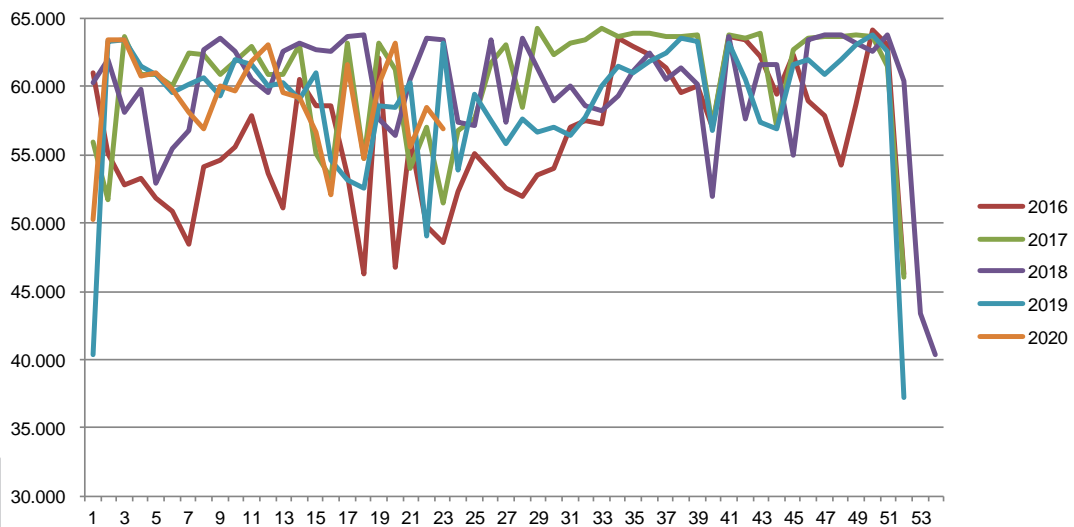

Weekly slaughtering's Danish Crown Essen

Week	2020	2019
1	50.209	40.367
2	63.378	63.329
3	63.402	63.408
4	60.747	61.468
5	61.019	60.896
6	59.845	59.523
7	58.095	60.227
8	56.897	60.695
9	60.033	59.326
10	59.724	62.005
11	61.817	61.619
12	63.130	60.030
13	59.585	60.311
14	59.247	59.040
15	56.629	61.006
16	52.081	54.587
17	61.680	53.110
18	54.760	52.555
19	60.222	58.603
20	63.225	58.518
21	55.570	60.282
22	58.517	49.073
23	56.849	63.195
24		53.936
25		59.462
26		57.454

Week	2020	2019
27		55.853
28		57.615
29		56.638
30		57.069
31		56.393
32		57.813
33		60.073
34		61.488
35		61.071
36		61.898
37		62.502
38		63.527
39		63.325
40		56.780
41		63.150
42		60.543
43		57.436
44		56.962
45		61.664
46		61.984
47		60.934
48		61.976
49		63.046
50		63.812
51		62.634
52		37.264
Average (week)	59.082	58.798
Total (year)	1.299.812	3.057.475
Change (week)	0,48%	-2,32%

Best regards
Danish Crown