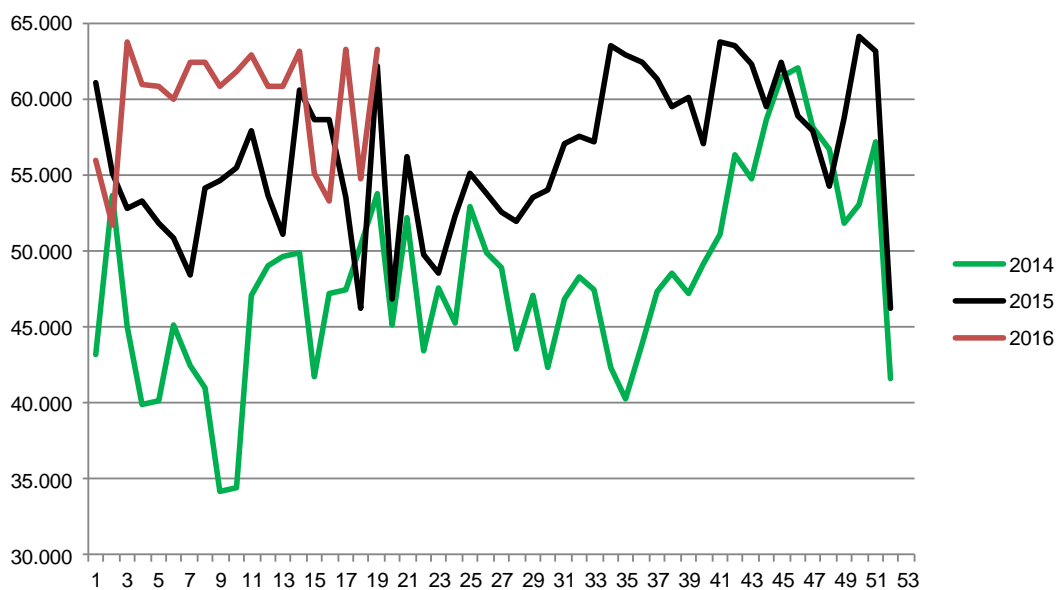

Weekly slaughtering's Danish Crown Essen

Week	2017	2016	2015
1	55.941	61.008	43.195
2	51.750	55.082	53.638
3	63.697	52.807	45.020
4	60.900	53.237	39.931
5	60.849	51.815	40.117
6	60.034	50.912	45.104
7	62.439	48.411	42.472
8	62.356	54.099	40.946
9	60.854	54.564	34.166
10	61.852	55.520	34.377
11	62.925	57.931	47.055
12	60.855	53.690	48.978
13	60.885	51.129	49.673
14	63.124	60.589	49.904
15	55.147	58.608	41.702
16	53.305	58.646	47.150
17	63.211	53.508	47.488
18	54.697	46.260	50.416
19	63.208	62.129	53.759
20		46.814	45.179
21		56.222	52.159
22		49.798	43.422
23		48.579	47.593
24		52.277	45.265
25		55.088	52.956
26		53.747	49.840

Week	2017	2016	2015
27		52.567	48.928
28		51.977	43.582
29		53.498	47.141
30		54.009	42.317
31		57.008	46.882
32		57.569	48.324
33		57.230	47.392
34		63.500	42.320
35		62.909	40.239
36		62.374	43.894
37		61.328	47.298
38		59.540	48.522
39		60.082	47.249
40		57.049	49.104
41		63.693	51.140
42		63.445	56.284
43		62.265	54.756
44		59.466	58.676
45		62.394	61.458
46		58.916	62.096
47		57.902	58.136
48		54.257	56.648
49		58.725	51.792
50		64.147	53.040
51		63.091	57.128
52		46.280	41.578
53			50.466
Average (week)	59.896	56.302	48.073
Total (year)	1.138.029	2.927.691	2.497.429
Change (week)	6,38%	17,12%	-2,52%

Best regards
Danish Crown