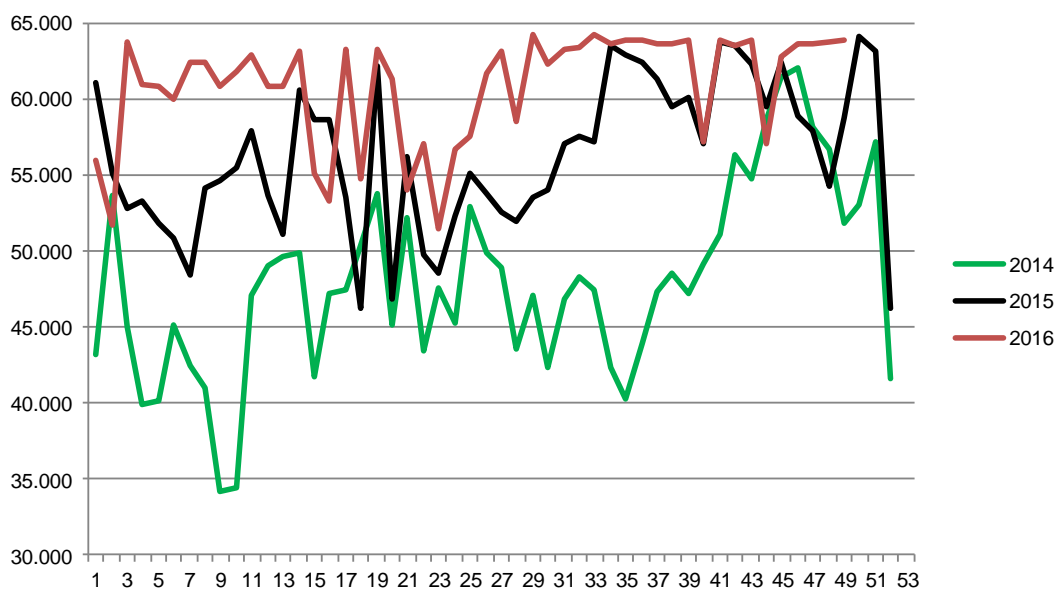

Weekly slaughtering's Danish Crown Essen

Week	2017	2016	2015
1	55.941	61.008	43.195
2	51.750	55.082	53.638
3	63.697	52.807	45.020
4	60.900	53.237	39.931
5	60.849	51.815	40.117
6	60.034	50.912	45.104
7	62.439	48.411	42.472
8	62.356	54.099	40.946
9	60.854	54.564	34.166
10	61.852	55.520	34.377
11	62.925	57.931	47.055
12	60.855	53.690	48.978
13	60.885	51.129	49.673
14	63.124	60.589	49.904
15	55.147	58.608	41.702
16	53.305	58.646	47.150
17	63.211	53.508	47.488
18	54.697	46.260	50.416
19	63.208	62.129	53.759
20	61.278	46.814	45.179
21	53.958	56.222	52.159
22	57.051	49.798	43.422
23	51.432	48.579	47.593
24	56.730	52.277	45.265
25	57.586	55.088	52.956
26	61.698	53.747	49.840

Week	2017	2016	2015
27	63.096	52.567	48.928
28	58.468	51.977	43.582
29	64.235	53.498	47.141
30	62.340	54.009	42.317
31	63.228	57.008	46.882
32	63.406	57.569	48.324
33	64.249	57.230	47.392
34	63.679	63.500	42.320
35	63.894	62.909	40.239
36	63.887	62.374	43.894
37	63.630	61.328	47.298
38	63.653	59.540	48.522
39	63.847	60.082	47.249
40	57.194	57.049	49.104
41	63.846	63.693	51.140
42	63.544	63.445	56.284
43	63.895	62.265	54.756
44	57.086	59.466	58.676
45	62.761	62.394	61.458
46	63.598	58.916	62.096
47	63.642	57.902	58.136
48	63.704	54.257	56.648
49	63.813	58.725	51.792
50		64.147	53.040
51		63.091	57.128
52		46.280	41.578
53			50.466
Average (week)	60.866	56.302	48.073
Total (year)	2.982.457	2.927.691	2.497.429
Change (week)	8,11%	17,12%	-2,52%

Best regards
Danish Crown