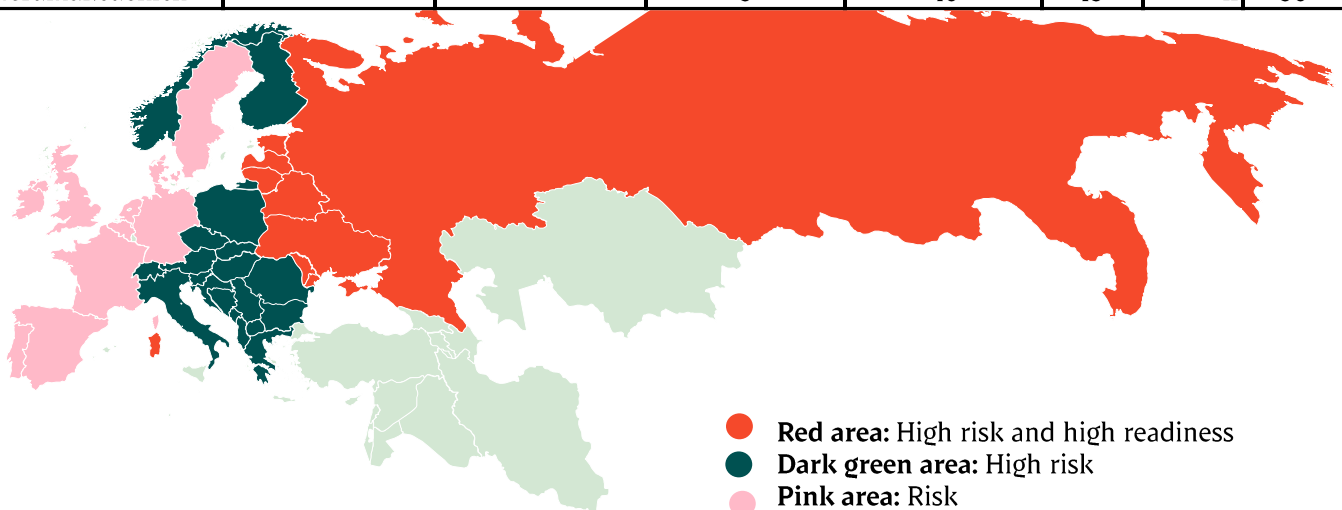

Week		
27	57.656	
28	54.305	
29	54.413	39997
30	53.827	42.192
31	55.107	39.192
32	51.698	40.034
33	56.257	39.660
34	56.773	39.096
35	57.174	38.859
36	57.174	35.620
37	55.645	37.145
38	55.782	37.378
39		38.164
40	49.061	32.749
41	57.674	41.020
42	60.918	37.240
43	60.261	39.895
44	50.052	33.918
45	60.734	41.021
46	62.336	38.912
47		39.347
48		38.856
49		38.879
50		40.133
51		40.248
52		26.124
53		
Average (week)		
Total (year)		
Change (week)		

Best regards,
Danish Crown

African swine fever

The EU Commission's reporting system for African swine fever for EU countries and Ukraine has been updated until 24th of July.

Country	Period		Year to date		2023		2022	
	Nov. 7th - Nov. 13th 2024		Jan.1st - Nov. 13th 2024		Piġs	Wild boars	Piġs	Wild boars
Estonia				21	2	53		
Latvia		16	7	735	8	730	6	9
Lithuania		6	8	477	3	439	16	3
Poland		66	44	1.678	30	2.744	14	2
Italy (Sardinia)		8	31	1.159	17	1.047	4	2
Ukraine			66	12	37	9	7	
Czech Republic				27		56		
Romania	7	2	185	131	740	292	329	4
Hungary		1		325		407		5
Bulgaria		88	1	320	3	322	2	3
Slovakia		3	1	129		546	5	5
Serbia			282	88	991	213	107	1
Moldova			11	6	19			
Montenegro				1		6	14	
Bosnia-Hercegovina			33	36	1.508	22		
Croatia			6	38	1.124	11		
Nordmakedonien			3	40	15	41	30	

Best regards,
Danish Crown

African swine fever outbreaks in China

Cities/Regions		
Shenyang	Harbin	Great Khinogan Mountains
Zhengzhou	Yunnan	Yulin
Lianyungang	Jinshan	Guigang
Wenzhou	Jiangxi	Chongqing
Xuancheng	Shaanxi	Bome
Wuxi	Heilongjiang	Bayi
Chuzhou	Tongzhou	Gongbo'gyamda
Jiamusi	Linfen	Urumqi
Tongling	Daitongzhuangcun	Hubei
Xilin Gol	Qianshanzhen	Shizhu
Wuhu City	Huxian	Chengmai
Jilin	Dongjiang Avenue	
Songyuan	Yongning	
Gongzhuling	Siyang	
Horgin	Jiangsu	
Hohhot	Suihua	
Yingkou	Guizhou	
Zhaotong	Sanming	
Luotian	Zhuhai	
Baojing	Jinan	
Qingyang	Jinzhou	
Wuxue	Panjin	
Sichuan	Xushui	