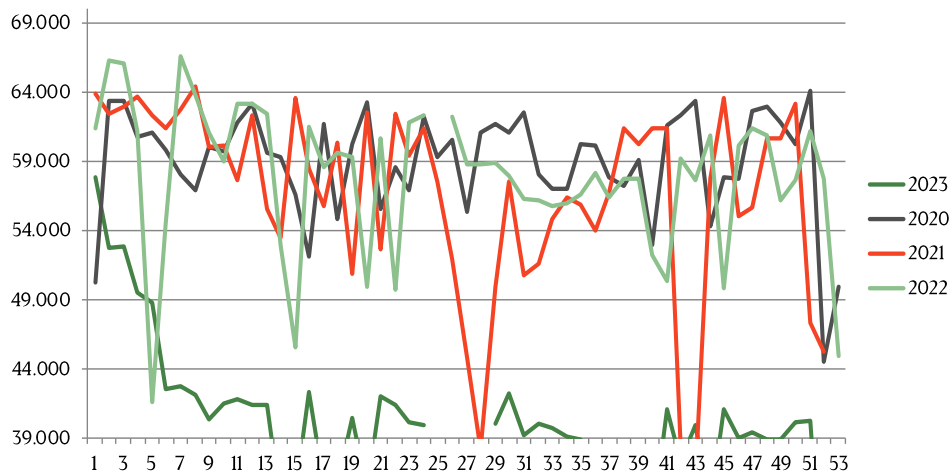

Weekly slaughtering's Danish Crown Essen

Week	2024	2023
1	33.508	57.867
2	39.696	52709
3	39.963	52844
4	40.949	49.518
5	40.523	48762
6	51.122	42.464
7	51.181	42.706
8	51.721	42106
9	51.663	40341
10	50.959	41433
11	52.025	41.726
12	52.015	41.316
13	44.149	41381
14	43.431	34205
15	53.283	35043
16	54.081	42248
17	56.088	35631
18	47.023	35.664
19	47.125	40.401
20	58.496	35.179
21	44.650	41.975
22	56.827	41.390
23	56.158	40.132
24	56.648	39.901
25	54.839	
26	54.503	

Week		
27	57.656	
28	54.305	
29	54.413	39997
30	53.827	42.192
31	55.107	39.192
32	51.698	40.034
33	56.257	39.660
34	56.773	39.096
35	57.174	38.859
36	57.174	35.620
37	55.645	37.145
38	55.782	37.378
39		38.164
40	49.061	32.749
41	57.674	41.020
42	60.918	37.240
43	60.261	39.895
44	50.052	33.918
45	60.734	41.021
46	62.336	38.912
47		39.347
48		38.856
49		38.879
50		40.133
51		40.248
52		26.124
53		
Average (week)		
Total (year)		
Change (week)		

Best regards,
Danish Crown